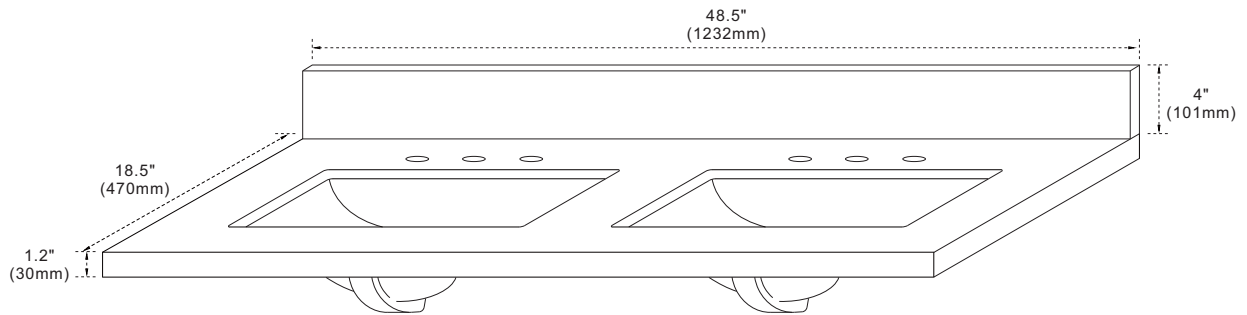

## Model: 500701-48D Countertop (Backsplash Sold Separately)

### Features

1. Double 16" rectangular undermount sink cutout;
2. 8" wide spread faucet holes;
3. 4" height backsplash sold separately;
4. Thickness laminated to 1.2";