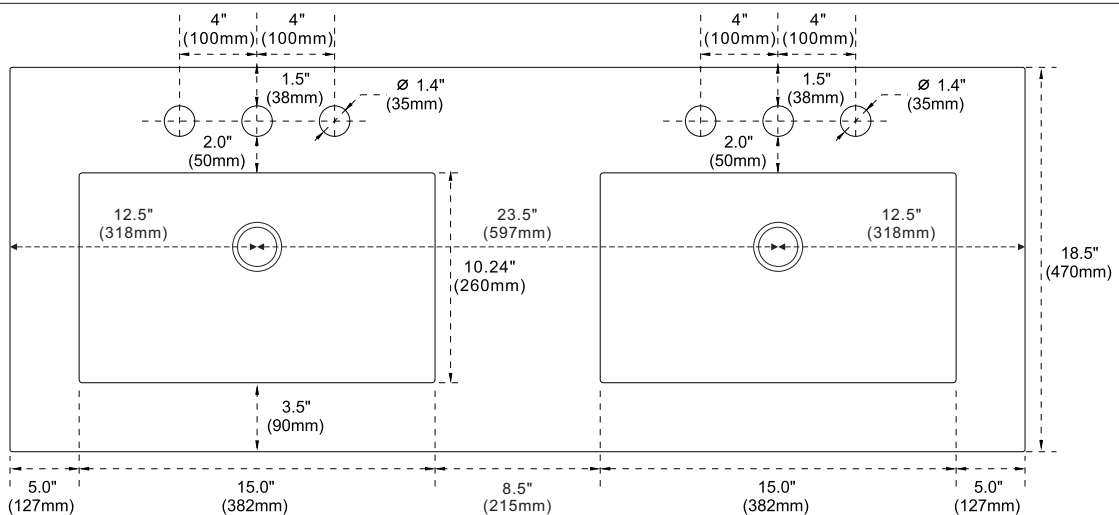

BELLATERRA HOME

Model: 500701-48D Countertop (Backsplash Sold Separately)

Features

1. Double 16" rectangular undermount sink cutout;
2. 8" wide spread faucet holes;
3. 4" height backsplash sold separately;
4. Thickness laminated to 1.2";

Colors / Finishes

- WM - Natural White Carrara marble;
- BG - Natural Black Galaxy Granite;
- GY - Natural Grey Granite;
- WE - White Engineer Stone;

Top view

NOTE: SINK STYLE, SHAPE, FAUCET HOLES, CUTOUT ON TOP, VANITY MAY VARY FROM THE PICTURE ABOVE. INSTRUCTIONAL PURPOSE ONLY.