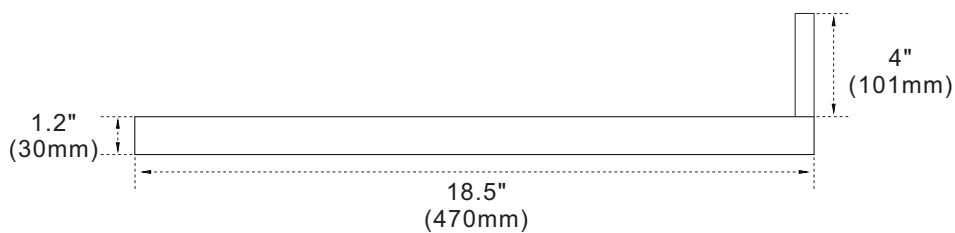

Side view

NOTE: SINK STYLE, SHAPE, FAUCET HOLES, CUTOUT ON TOP, VANITY MAY VARY FROM THE PICTURE ABOVE. INSTRUCTIONAL PURPOSE ONLY.