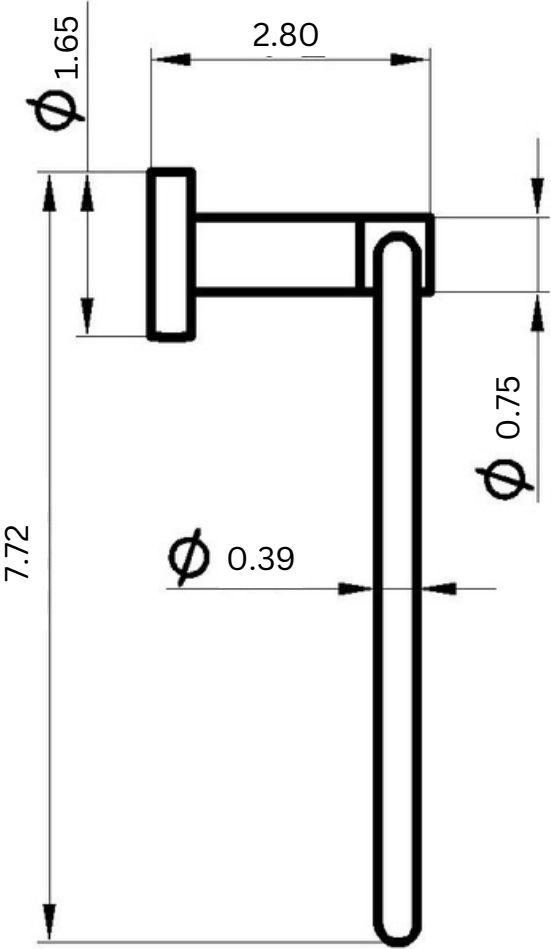

Dimensions

(Measurements in inches)

Towel Ring

Series	Model No.	Finish
Florence	FL9303	Matte Black
Florence	FL9333	Matte Black

Features

- Made of brass
- Includes installation hardware
- Matching accessories available by series
- Concealed disc mounting system
- Rust, tarnish resistant
- No assembly required

Dimensions

(Measurements in inches)

Toilet Paper Holder

Vertical Toilet Paper Holder (FL9333)

Same Dimensions as
Above

Set Screw Concealed on Bottom

Series	Model No.	Finish
Florence	FL9304	Matte Black
Florence	FL9324	Matte Black

Dimensions

(Measurements in inches)

Robe Hook

Double Robe Hook