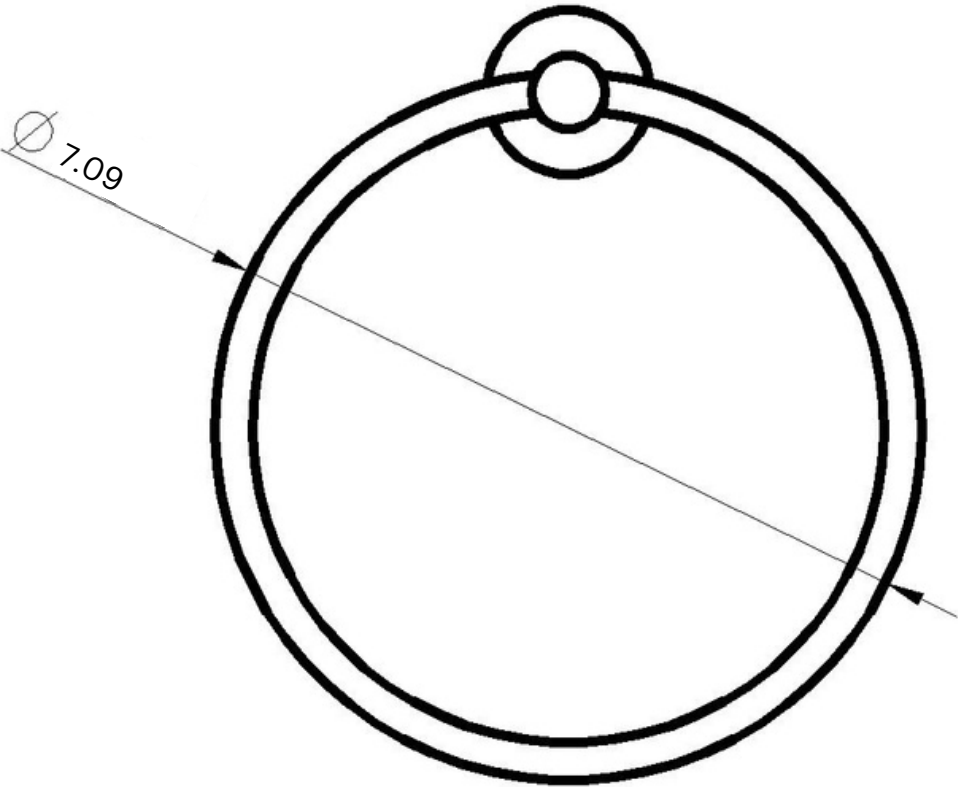

Dimensions

(Measurements in inches)

Towel Ring

Series	Model No.	Finish
Florence	FL9303	Matte Black
Florence	FL9333	Matte Black

Features

- Made of brass
- Includes installation hardware
- Matching accessories available by series
- Concealed disc mounting system
- Rust, tarnish resistant
- No assembly required

Dimensions

(Measurements in inches)

Toilet Paper Holder

Vertical Toilet Paper Holder (FL9333)

Same Dimensions as
Above

Set Screw Concealed on Bottom

Series	Model No.	Finish
Florence	FL9304	Matte Black
Florence	FL9324	Matte Black

Dimensions

(Measurements in inches)

Robe Hook

Double Robe Hook