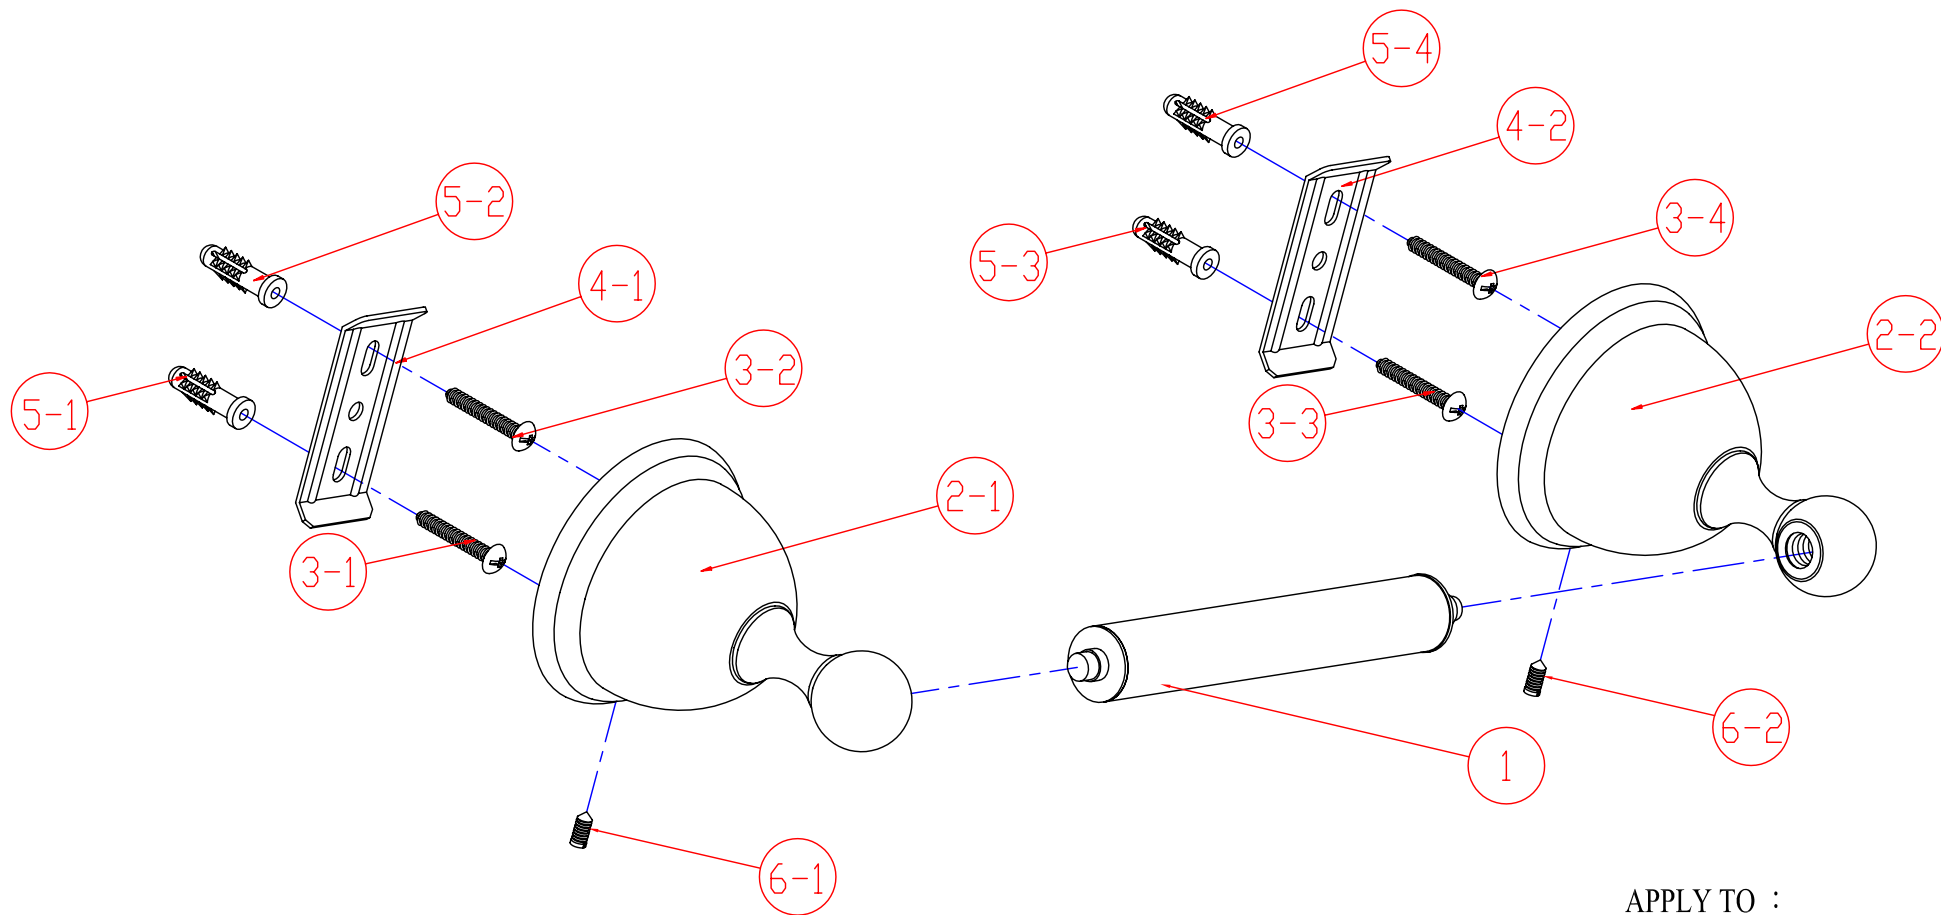

APPLY TO :

MODEL	FINISH
BA 3963C	Chrome
BA 3963PB	Polished Brass
BA 3963SN	Satin Nickel
BA 3963ORB	Oil Rubbed Bronze
BA 3963AB	Antique Brass
BA 3963PN	Polished Nickel

# BA3964C,PB,AB,ORB,PN,SN

Restoration 6" Towel Ring

APPLY TO :

MODEL	FINISH
BA 3968C	Chrome
BA 3968PB	Polished Brass
BA 3968SN	Satin Nickel
BA 3968ORB	Oil Rubbed Bronze
BA 3968AB	Antique Brass
BA 3968PN	Polished Nickel