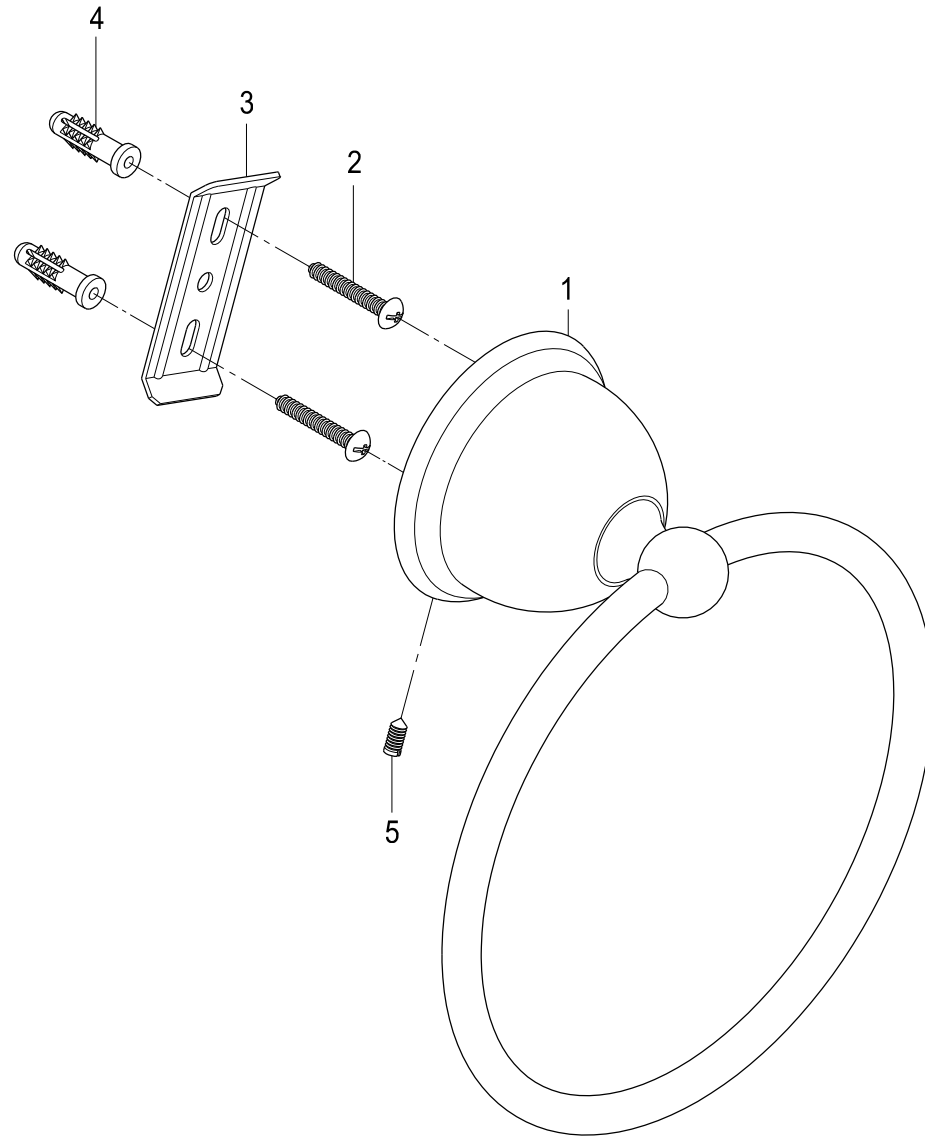

APPLY TO :

MODEL	FINISH
BA 3963C	Chrome
BA 3963PB	Polished Brass
BA 3963SN	Satin Nickel
BA 3963ORB	Oil Rubbed Bronze
BA 3963AB	Antique Brass
BA 3963PN	Polished Nickel

# BA3964C,PB,AB,ORB,PN,SN

Restoration 6" Towel Ring

APPLY TO :

MODEL	FINISH
BA 3968C	Chrome
BA 3968PB	Polished Brass
BA 3968SN	Satin Nickel
BA 3968ORB	Oil Rubbed Bronze
BA 3968AB	Antique Brass
BA 3968PN	Polished Nickel