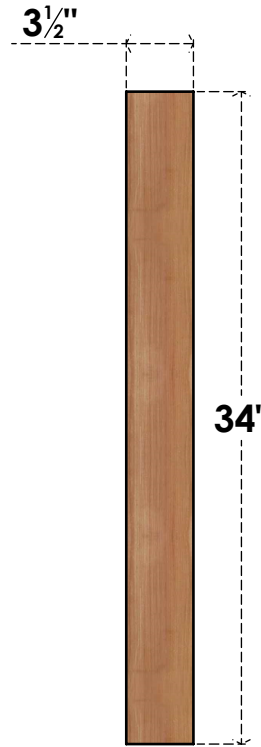

# BRC04X22X34TRA00SWR

3 1/2"W X 22"D X 34"H TRADITIONAL SMOOTH BRACE, WESTERN RED CEDAR

**SIDE**

**FRONT**

**EKENA MILLWORK**  
 2300 WEST MAIN ST.  
 CLARKSVILLE, TX 75426  
 TOLL FREE: 866-607-0453  
 WWW.EKENAMILLWORK.COM

**NOTES**

1. INSTALLATION TO BE COMPLETED IN ACCORDANCE WITH MANUFACTURER'S SPECIFICATIONS.
2. DRAWING MAY NOT BE TO SCALE
3. THIS DRAWING IS INTENDED FOR DESIGN AND PLANNING PURPOSES ONLY.
4. ALL INFORMATION CONTAINED HEREIN WAS CURRENT AT THE TIME OF DEVELOPMENT BUT MUST BE REVIEWED AND APPROVED BY THE PRODUCT MANUFACTURER TO BE CONSIDERED ACCURATE.
5. PRODUCTS ARE NOT KILN DRIED. THIS ITEM IS UNIQUE AND WILL CONTAIN THE NATURAL VARIATIONS THAT THE WOOD SPECIES OFFERS. THIS MAY RESULT IN VARIATIONS UP TO 1/4"