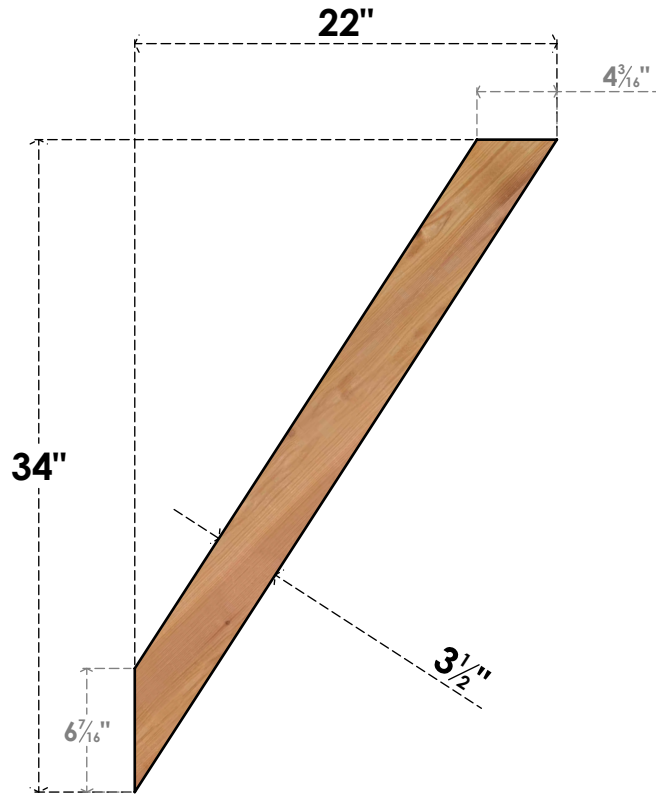

# BRC04X22X34TRA00SWR

3 1/2"W X 22"D X 34"H TRADITIONAL SMOOTH BRACE, WESTERN RED CEDAR

**SIDE**

**FRONT**

**EKENA MILLWORK**  
 2300 WEST MAIN ST.  
 CLARKSVILLE, TX 75426  
 TOLL FREE: 866-607-0453  
 WWW.EKENAMILLWORK.COM