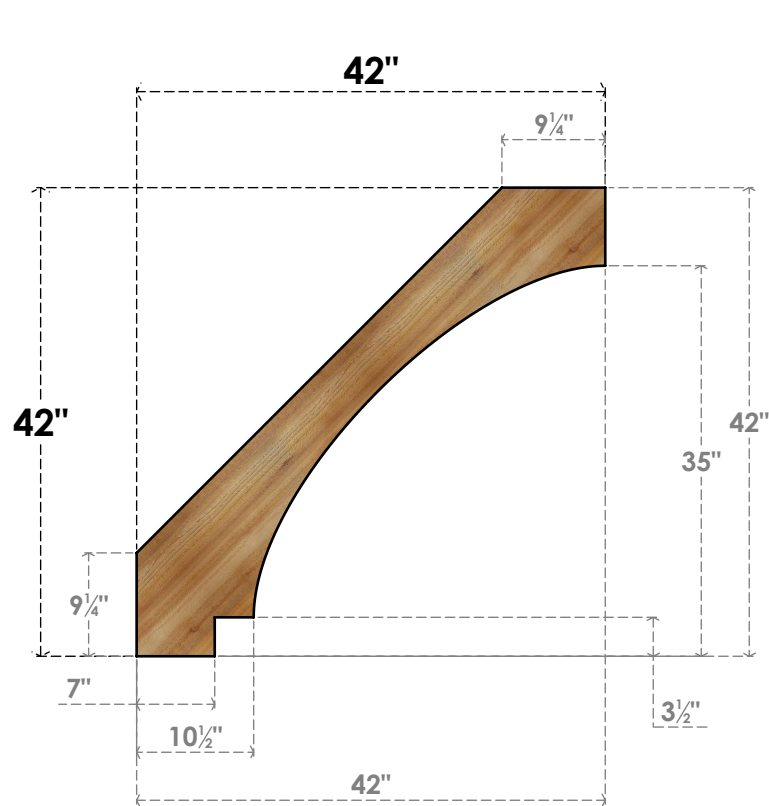

# BRC04X42X42IMP00RWR

4"W X 42"D X 42"H IMPERIAL ROUGH SAWN BRACE, WESTERN RED CEDAR

**SIDE**

**FRONT**

EKENA MILLWORK  
 2300 WEST MAIN ST.  
 CLARKSVILLE, TX 75426  
 TOLL FREE: 866-607-0453  
 WWW.EKENAMILLWORK.COM

**NOTES**

1. INSTALLATION TO BE COMPLETED IN ACCORDANCE WITH MANUFACTURER'S SPECIFICATIONS.
2. DRAWING MAY NOT BE TO SCALE
3. THIS DRAWING IS INTENDED FOR DESIGN AND PLANNING PURPOSES ONLY.
4. ALL INFORMATION CONTAINED HEREIN WAS CURRENT AT THE TIME OF DEVELOPMENT BUT MUST BE REVIEWED AND APPROVED BY THE PRODUCT MANUFACTURER TO BE CONSIDERED ACCURATE.
5. PRODUCTS ARE NOT KILN DRIED. THIS ITEM IS UNIQUE AND WILL CONTAIN THE NATURAL VARIATIONS THAT THE WOOD SPECIES OFFERS. THIS MAY RESULT IN VARIATIONS UP TO 1/4"