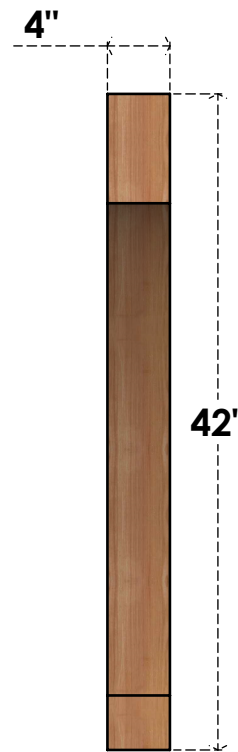

# BRC04X42X42IMP00RWR

4"W X 42"D X 42"H IMPERIAL ROUGH SAWN BRACE, WESTERN RED CEDAR

**SIDE**

**FRONT**

EKENA MILLWORK  
 2300 WEST MAIN ST.  
 CLARKSVILLE, TX 75426  
 TOLL FREE: 866-607-0453  
 WWW.EKENAMILLWORK.COM

**NOTES**

1. INSTALLATION TO BE COMPLETED IN ACCORDANCE WITH MANUFACTURER'S SPECIFICATIONS.
2. DRAWING MAY NOT BE TO SCALE
3. THIS DRAWING IS INTENDED FOR DESIGN AND PLANNING PURPOSES ONLY.
4. ALL INFORMATION CONTAINED HEREIN WAS CURRENT AT THE TIME OF DEVELOPMENT BUT MUST BE REVIEWED AND APPROVED BY THE PRODUCT MANUFACTURER TO BE CONSIDERED ACCURATE.
5. PRODUCTS ARE NOT KILN DRIED. THIS ITEM IS UNIQUE AND WILL CONTAIN THE NATURAL VARIATIONS THAT THE WOOD SPECIES OFFERS. THIS MAY RESULT IN VARIATIONS UP TO 1/4"