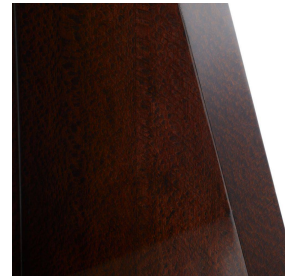

HOGARTH DINING TABLE

FDS17
Dark Sienna
H: 30 IN
W: 52 IN
D: 52 IN

A new shape for a classic essential, this Art Deco-influenced design juxtaposes traditional materials with a contemporary form. Dark sienna lacewood veneer is finished with a high-gloss lacquer on the diamond-patterned top and the X-shaped base. Overscaled in size, it is a grounding accent piece for an entryway or dining room. Finish will vary.