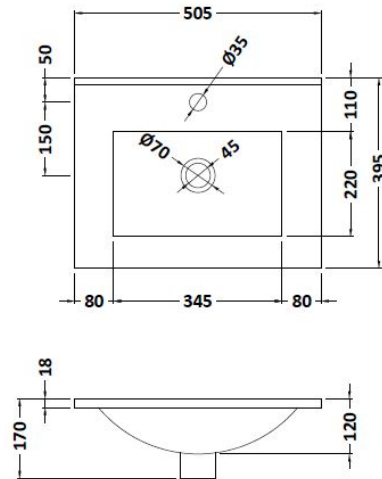

### PRODUCT DIMENSIONS

Height (mm)	Width (mm)	Depth (mm)	Nett Wgt Kg
538	500	383	26

### PACKAGING DIMENSIONS

Height (mm)	Width (mm)	Depth (mm)	Gross Wgt Kg
405	520	560	26

### OUTER BOX DIMENSIONS (If Applicable)

Height (mm)	Width (mm)	Depth (mm)	Gross Wgt Kg

# CUSTOMER DATA SHEET - CERAMICS

**DESCRIPTION:**

500mm Minimalist Basin 1Th

**PRODUCT DIMENSIONS**

Height (mm)	Width (mm)	Depth (mm)	Nett Wgt Kg
170	500	390	9

**PACKAGING DIMENSIONS**

Height (mm)	Width (mm)	Depth (mm)	Gross Wgt Kg
400	520	200	9