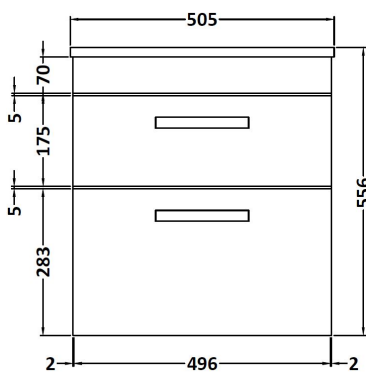

CUSTOMER DATA SHEET

DESCRIPTION: 500 Wh 2-Drawer Vanity With Basin B