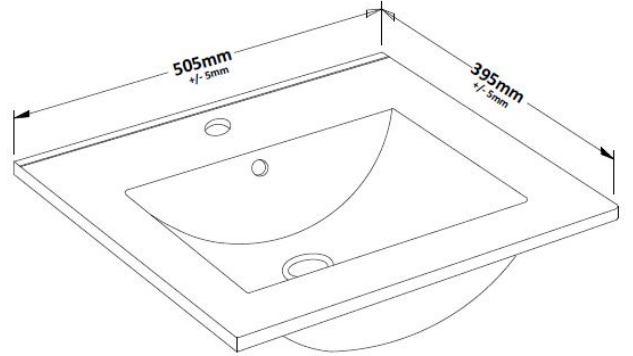

### PRODUCT DIMENSIONS

Height (mm)	Width (mm)	Depth (mm)	Nett Wgt Kg
538	500	383	26

### PACKAGING DIMENSIONS

Height (mm)	Width (mm)	Depth (mm)	Gross Wgt Kg
405	520	560	26

### OUTER BOX DIMENSIONS (If Applicable)

Height (mm)	Width (mm)	Depth (mm)	Gross Wgt Kg

# CUSTOMER DATA SHEET - CERAMICS

**DESCRIPTION:**

500mm Minimalist Basin 1Th

**PRODUCT DIMENSIONS**

Height (mm)	Width (mm)	Depth (mm)	Nett Wgt Kg
170	500	390	9

**PACKAGING DIMENSIONS**

Height (mm)	Width (mm)	Depth (mm)	Gross Wgt Kg
400	520	200	9