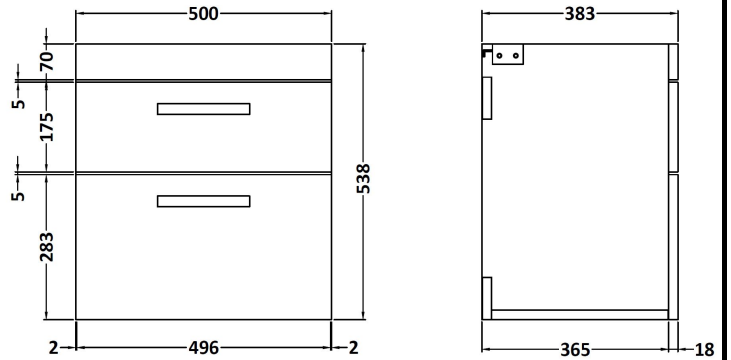

# CUSTOMER DATA SHEET

**DESCRIPTION:** 500 Wh 2-Drawer Vanity With Basin B

### PRODUCT DIMENSIONS

Height (mm)	Width (mm)	Depth (mm)	Nett Wgt Kg
538	500	383	26

### PACKAGING DIMENSIONS

Height (mm)	Width (mm)	Depth (mm)	Gross Wgt Kg
405	520	560	26

# CUSTOMER DATA SHEET - CERAMICS

**DESCRIPTION:**

500mm Minimalist Basin 1Th

**PRODUCT DIMENSIONS**

Height (mm)	Width (mm)	Depth (mm)	Nett Wgt Kg
170	500	390	9

**PACKAGING DIMENSIONS**

Height (mm)	Width (mm)	Depth (mm)	Gross Wgt Kg
400	520	200	9