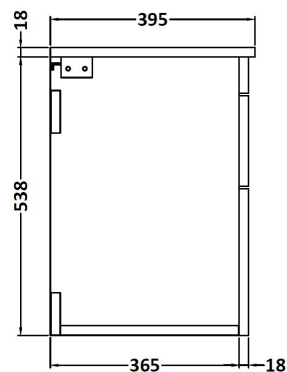

# CUSTOMER DATA SHEET

**DESCRIPTION:** 500 Wh 2-Drawer Vanity With Basin B

### PRODUCT DIMENSIONS

Height (mm)	Width (mm)	Depth (mm)	Nett Wgt Kg
538	500	383	26

### PACKAGING DIMENSIONS

Height (mm)	Width (mm)	Depth (mm)	Gross Wgt Kg
405	520	560	26

# CUSTOMER DATA SHEET - CERAMICS

**DESCRIPTION:**

500mm Minimalist Basin 1Th

**PRODUCT DIMENSIONS**

Height (mm)	Width (mm)	Depth (mm)	Nett Wgt Kg
170	500	390	9

**PACKAGING DIMENSIONS**

Height (mm)	Width (mm)	Depth (mm)	Gross Wgt Kg
400	520	200	9