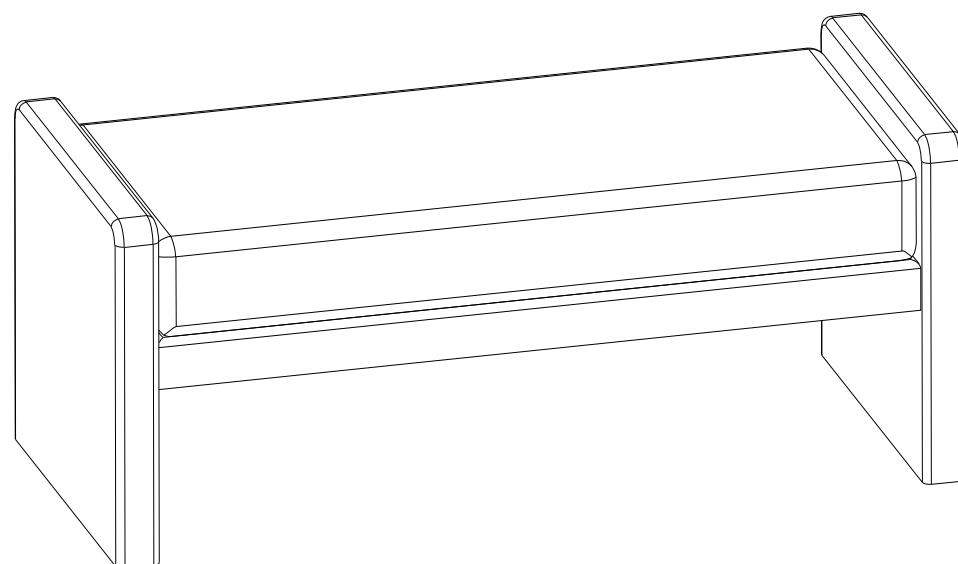

L3455HW – Shoe Bench Unit A Assembly Steps

H1639(A) 8PCS	HA0130(B) 8PCS	H5106(C) 1PC