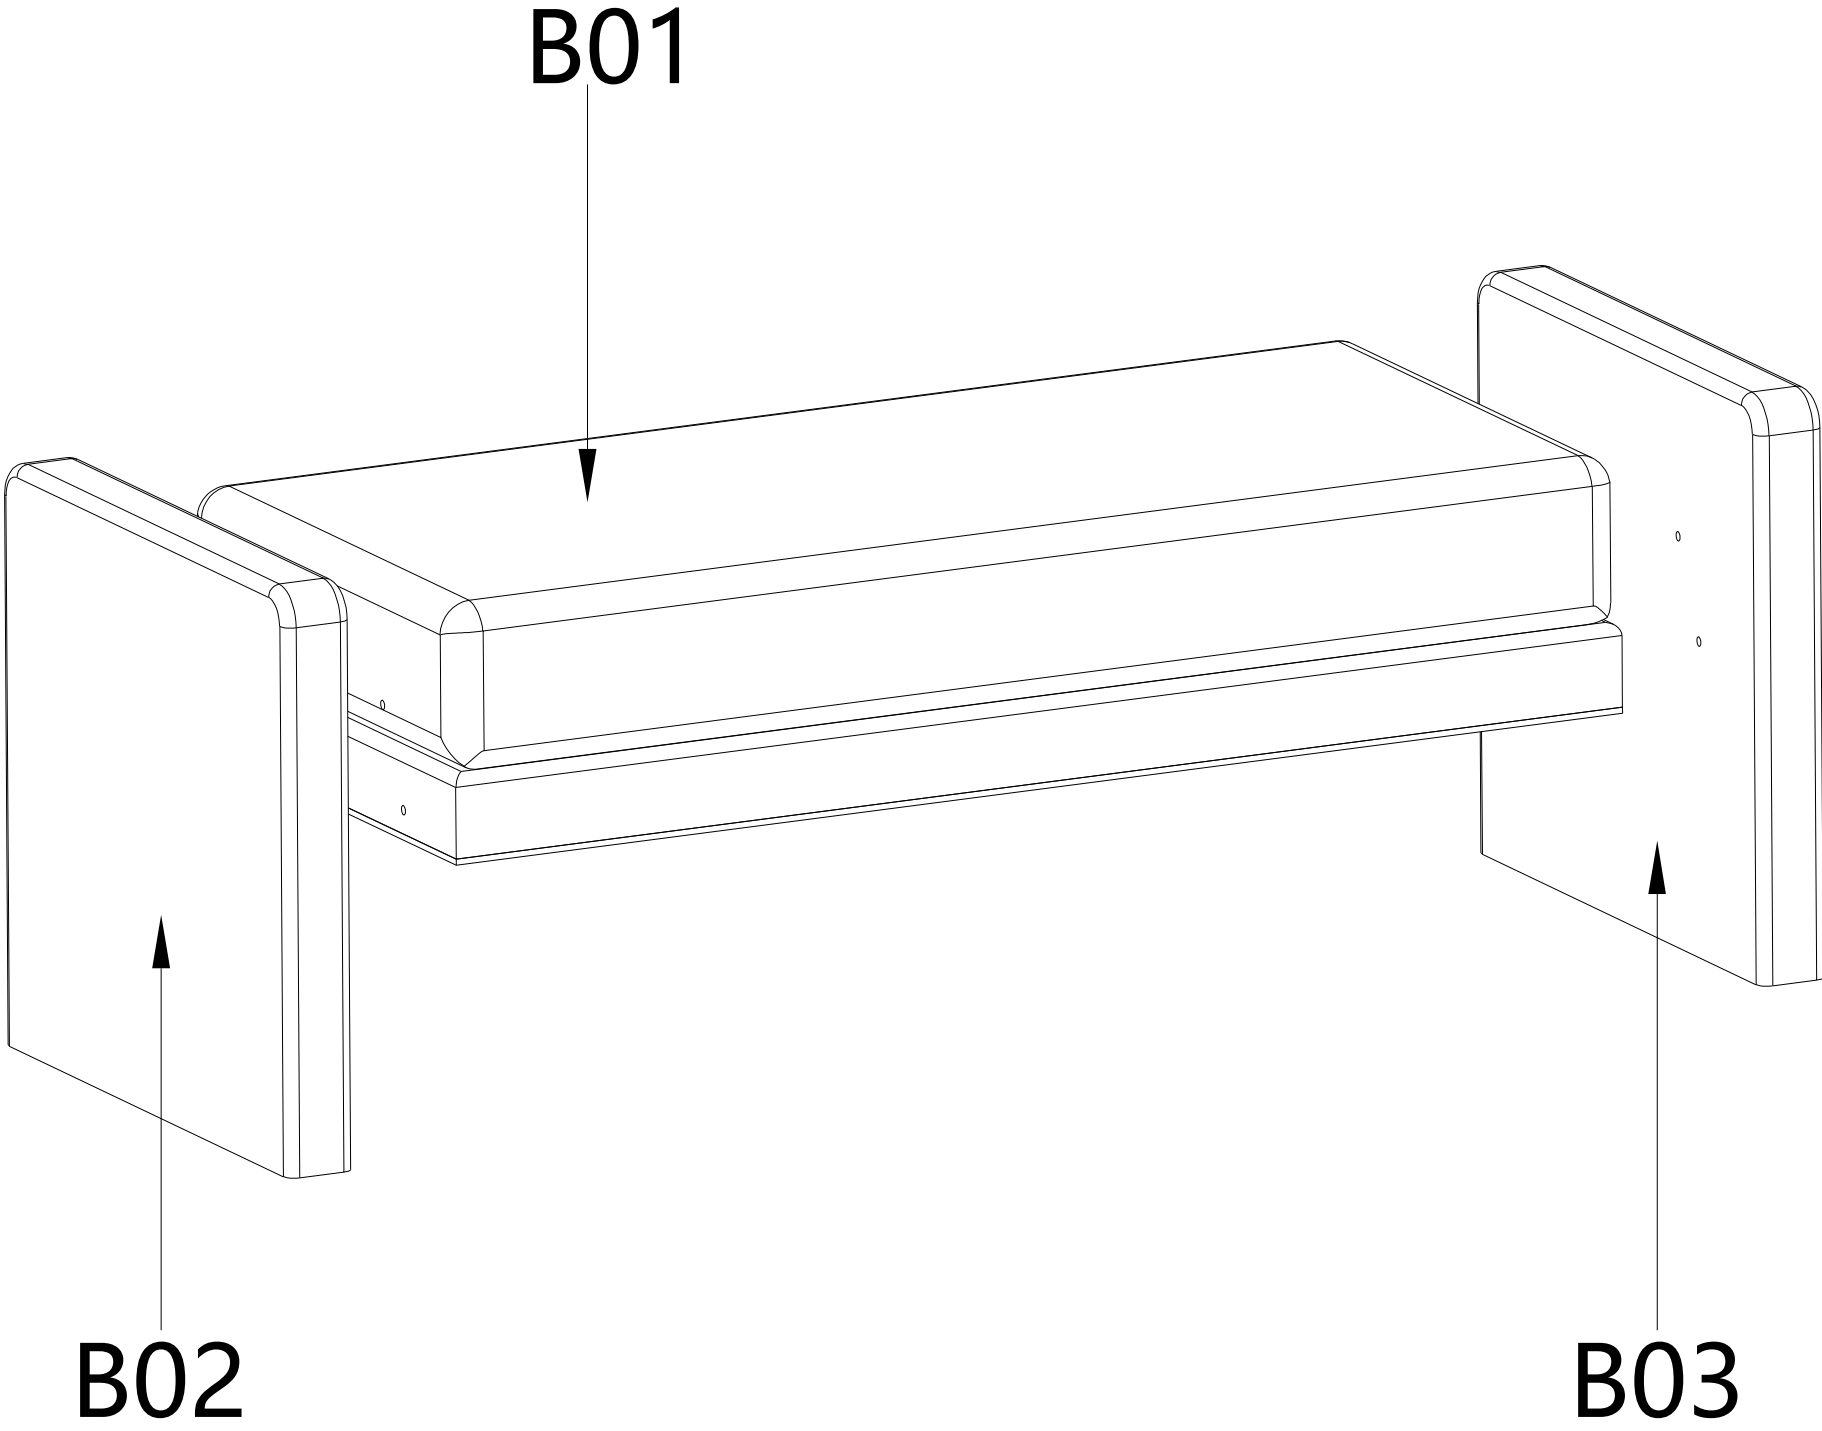

L3455HW - Shoe Bench Assembly Hardware

H1639(A) Flat Head Allen Screw M8*55 8PCS	HA0130(B) Washer M8*20 8PCS	H5106(C) L-Shaped Allen Wrench 5# 1PC		

L3455HW - Shoe Bench Assembly Parts

B01*1 Soft Pack Seat	B02*1 Left Side Panel	B03*1 Right Side Panel