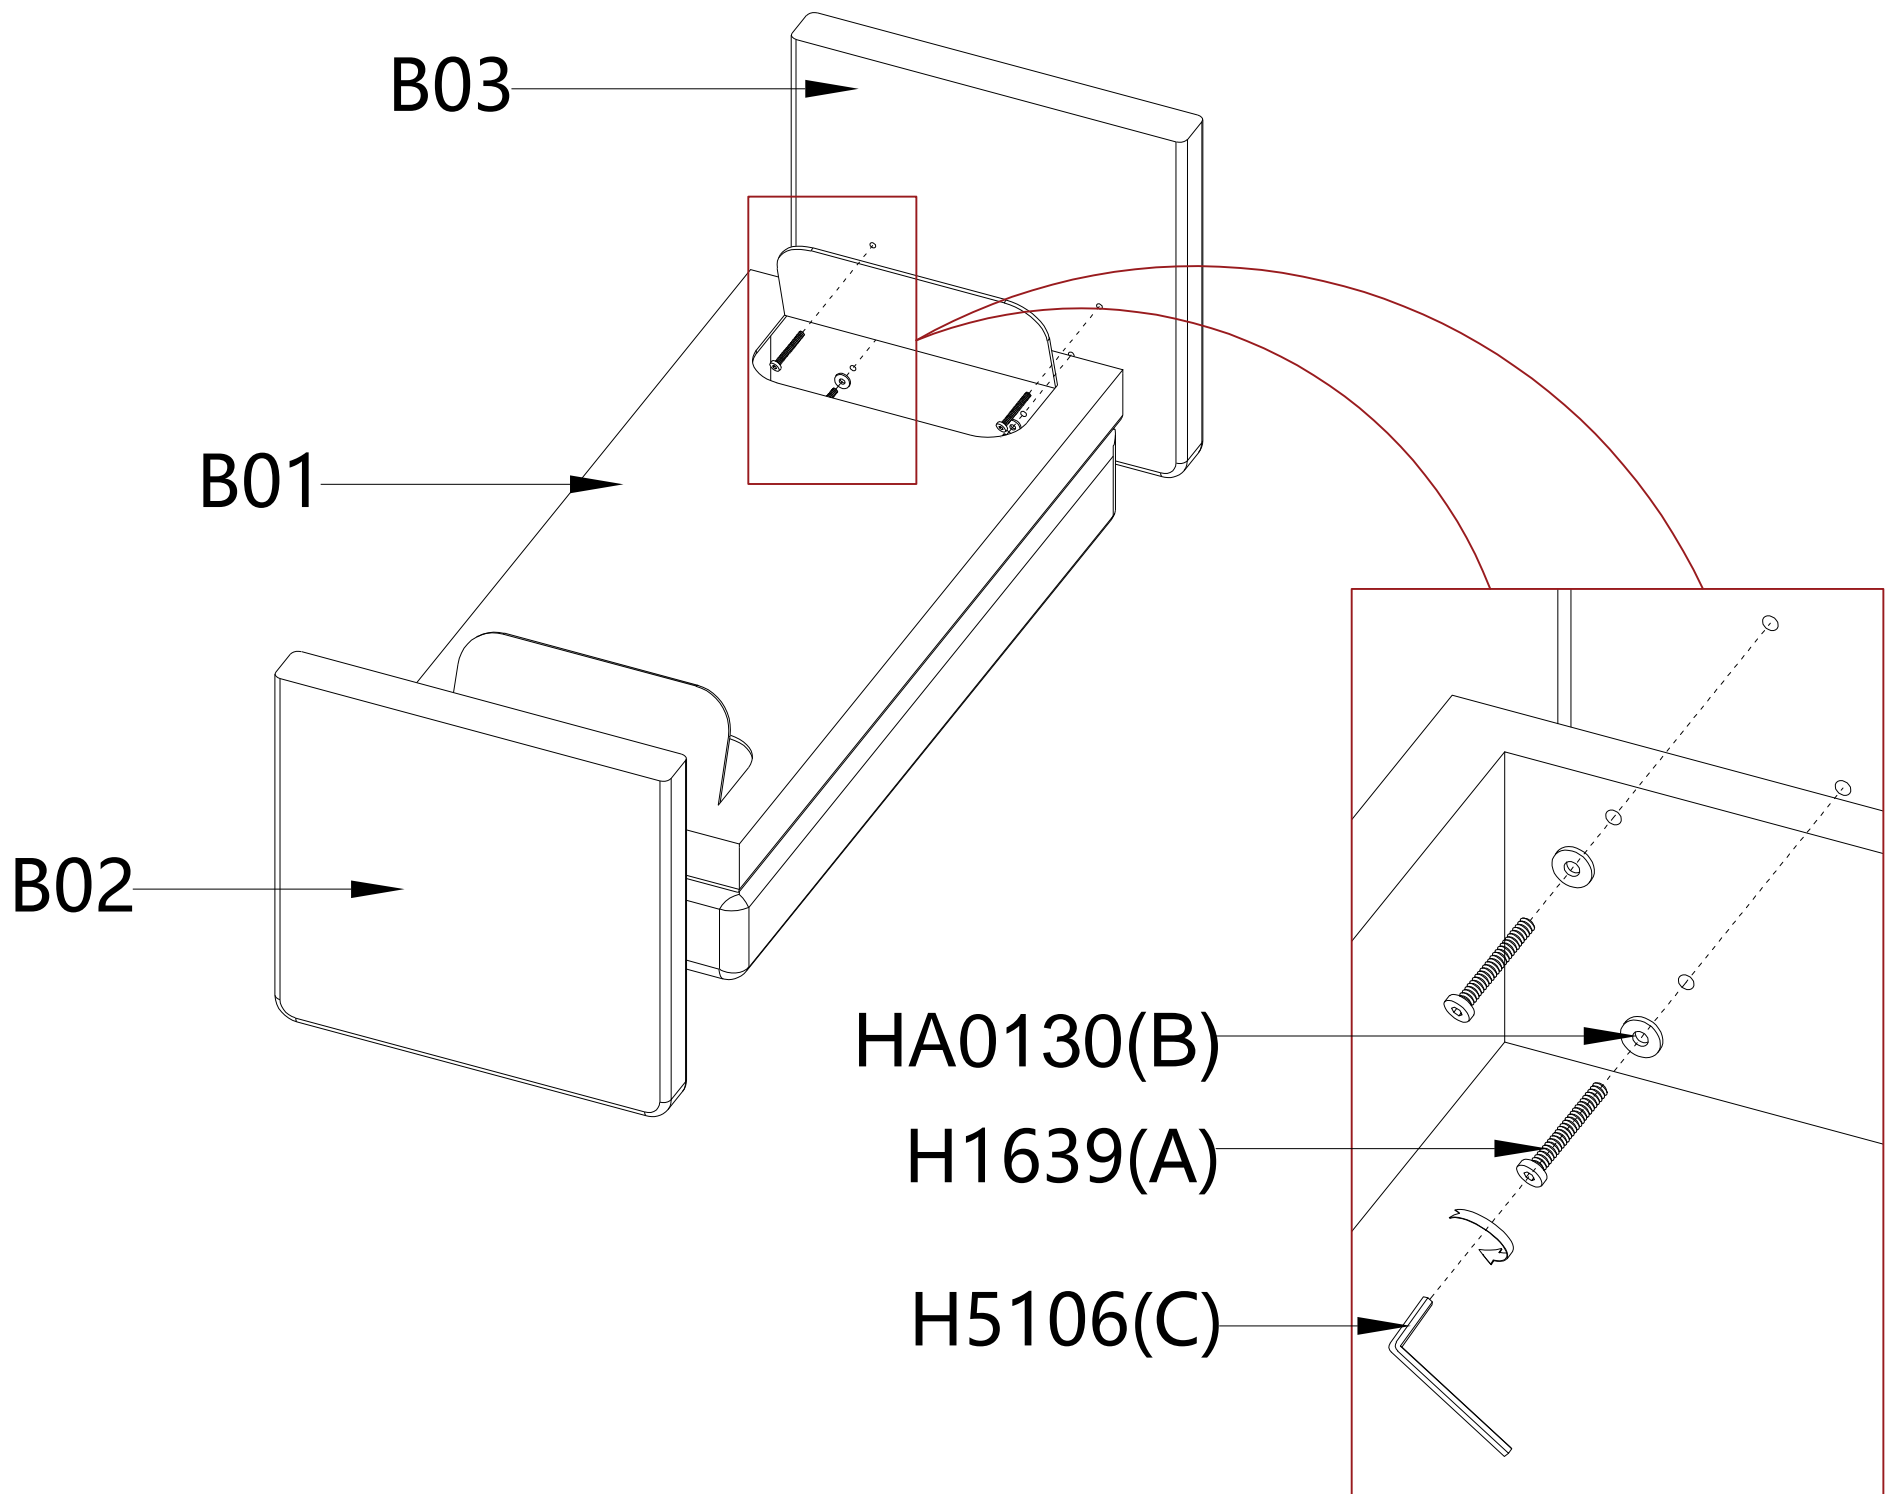

L3455HW – Shoe Bench Unit A Assembly Steps

H1639(A) 8PCS	HA0130(B) 8PCS	H5106(C) 1PC