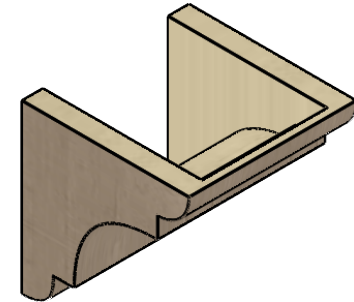

ITEM NUMBER: CORU08X08X08NEBRCPR

8"W X 8"D X 8"H SERIES 1 WIDE NEW BRIGHTON ROUGH CEDAR
TIMBERTHANE FAUX WOOD CORBEL, PRIMED

SIDE PROFILE

FRONT PROFILE

ISOMETRIC

EKENA MILLWORK
2300 WEST MAIN ST.
CLARKSVILLE, TX 75426
TOLL FREE: 866-607-0453
WWW.EKENAMILLWORK.COM

NOTES

1. INSTALLATION TO BE COMPLETED IN ACCORDANCE WITH MANUFACTURER'S SPECIFICATIONS.
2. DRAWING MAY NOT BE TO SCALE
3. THIS DRAWING IS INTENDED FOR DESIGN AND PLANNING PURPOSES ONLY.
4. ALL INFORMATION CONTAINED HEREIN WAS CURRENT AT THE TIME OF DEVELOPMENT BUT MUST BE REVIEWED AND APPROVED BY THE PRODUCT MANUFACTURER TO BE CONSIDERED ACCURATE.
5. TIMBERTHANE ARCHITECTURAL PRODUCTS ARE MADE FROM HIGH DENSITY URETHANE AND COME FACTORY PRIMED