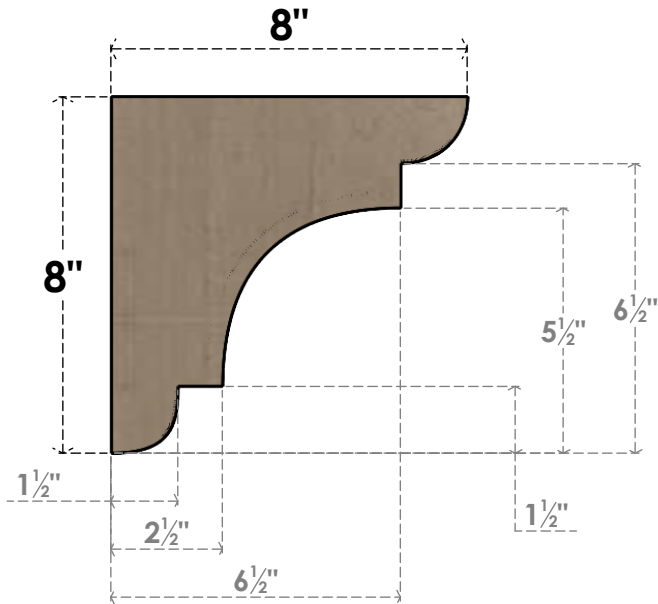

ITEM NUMBER: CORU08X08X08NEBRCPR

8"W X 8"D X 8"H SERIES 1 WIDE NEW BRIGHTON ROUGH CEDAR
TIMBERTHANE FAUX WOOD CORBEL, PRIMED

SIDE PROFILE

FRONT PROFILE

ISOMETRIC

EKENA MILLWORK
2300 WEST MAIN ST.
CLARKSVILLE, TX 75426
TOLL FREE: 866-607-0453
WWW.EKENAMILLWORK.COM

NOTES

1. INSTALLATION TO BE COMPLETED IN ACCORDANCE WITH MANUFACTURER'S SPECIFICATIONS.
2. DRAWING MAY NOT BE TO SCALE
3. THIS DRAWING IS INTENDED FOR DESIGN AND PLANNING PURPOSES ONLY.
4. ALL INFORMATION CONTAINED HEREIN WAS CURRENT AT THE TIME OF DEVELOPMENT BUT MUST BE REVIEWED AND APPROVED BY THE PRODUCT MANUFACTURER TO BE CONSIDERED ACCURATE.
5. TIMBERTHANE ARCHITECTURAL PRODUCTS ARE MADE FROM HIGH DENSITY URETHANE AND COME FACTORY PRIMED