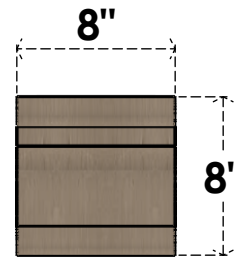

ITEM NUMBER: CORU08X08X08NEBRCPR

8"W X 8"D X 8"H SERIES 1 WIDE NEW BRIGHTON ROUGH CEDAR
TIMBERTHANE FAUX WOOD CORBEL, PRIMED

SIDE PROFILE

FRONT PROFILE

ISOMETRIC

EKENA MILLWORK
2300 WEST MAIN ST.
CLARKSVILLE, TX 75426
TOLL FREE: 866-607-0453
WWW.EKENAMILLWORK.COM

NOTES

1. INSTALLATION TO BE COMPLETED IN ACCORDANCE WITH MANUFACTURER'S SPECIFICATIONS.
2. DRAWING MAY NOT BE TO SCALE
3. THIS DRAWING IS INTENDED FOR DESIGN AND PLANNING PURPOSES ONLY.
4. ALL INFORMATION CONTAINED HEREIN WAS CURRENT AT THE TIME OF DEVELOPMENT BUT MUST BE REVIEWED AND APPROVED BY THE PRODUCT MANUFACTURER TO BE CONSIDERED ACCURATE.
5. TIMBERTHANE ARCHITECTURAL PRODUCTS ARE MADE FROM HIGH DENSITY URETHANE AND COME FACTORY PRIMED