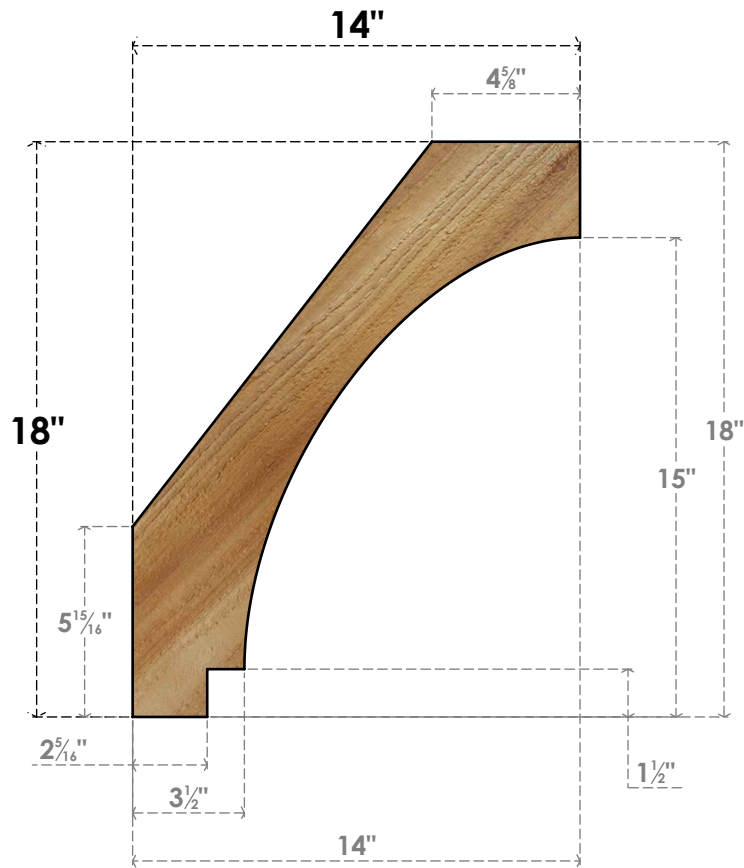

# BRC06X14X18IMP00RWR

6"W X 14"D X 18"H IMPERIAL ROUGH SAWN BRACE, WESTERN RED CEDAR

**SIDE**

**FRONT**

EKENA MILLWORK  
2300 WEST MAIN ST.  
CLARKSVILLE, TX 75426  
TOLL FREE: 866-607-0453  
WWW.EKENAMILLWORK.COM