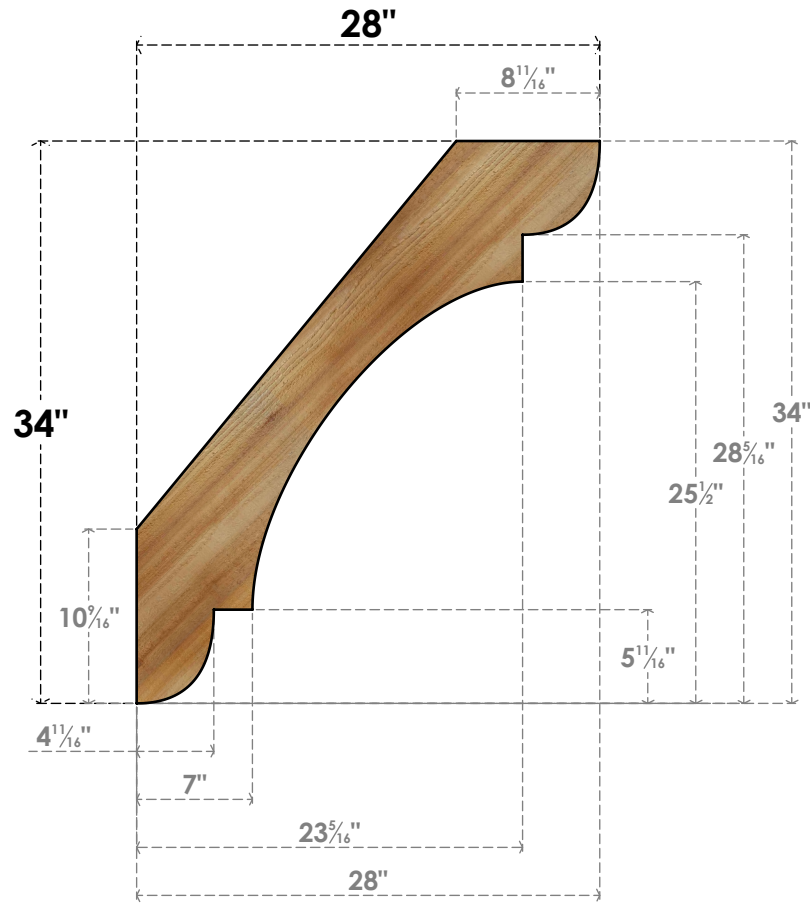

BRC04X28X34OLY00RWR

4"W X 28"D X 34"H OLYMPIC ROUGH SAWN BRACE, WESTERN RED CEDAR

SIDE

FRONT

EKENA MILLWORK
 2300 WEST MAIN ST.
 CLARKSVILLE, TX 75426
 TOLL FREE: 866-607-0453
 WWW.EKENAMILLWORK.COM

NOTES

1. INSTALLATION TO BE COMPLETED IN ACCORDANCE WITH MANUFACTURER'S SPECIFICATIONS.
2. DRAWING MAY NOT BE TO SCALE
3. THIS DRAWING IS INTENDED FOR DESIGN AND PLANNING PURPOSES ONLY.
4. ALL INFORMATION CONTAINED HEREIN WAS CURRENT AT THE TIME OF DEVELOPMENT BUT MUST BE REVIEWED AND APPROVED BY THE PRODUCT MANUFACTURER TO BE CONSIDERED ACCURATE.
5. PRODUCTS ARE NOT KILN DRIED. THIS ITEM IS UNIQUE AND WILL CONTAIN THE NATURAL VARIATIONS THAT THE WOOD SPECIES OFFERS. THIS MAY RESULT IN VARIATIONS UP TO 1/4"