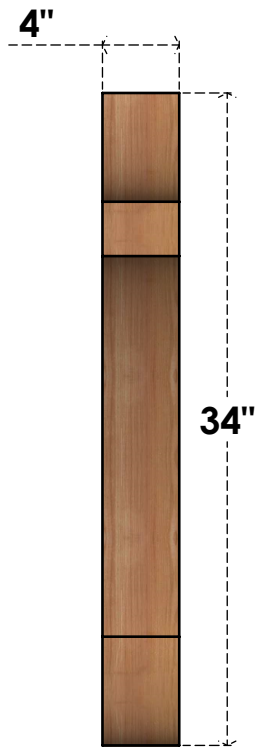

BRC04X28X34OLY00RWR

4"W X 28"D X 34"H OLYMPIC ROUGH SAWN BRACE, WESTERN RED CEDAR

SIDE

FRONT

EKENA MILLWORK
 2300 WEST MAIN ST.
 CLARKSVILLE, TX 75426
 TOLL FREE: 866-607-0453
 WWW.EKENAMILLWORK.COM

NOTES

1. INSTALLATION TO BE COMPLETED IN ACCORDANCE WITH MANUFACTURER'S SPECIFICATIONS.
2. DRAWING MAY NOT BE TO SCALE
3. THIS DRAWING IS INTENDED FOR DESIGN AND PLANNING PURPOSES ONLY.
4. ALL INFORMATION CONTAINED HEREIN WAS CURRENT AT THE TIME OF DEVELOPMENT BUT MUST BE REVIEWED AND APPROVED BY THE PRODUCT MANUFACTURER TO BE CONSIDERED ACCURATE.
5. PRODUCTS ARE NOT KILN DRIED. THIS ITEM IS UNIQUE AND WILL CONTAIN THE NATURAL VARIATIONS THAT THE WOOD SPECIES OFFERS. THIS MAY RESULT IN VARIATIONS UP TO 1/4"