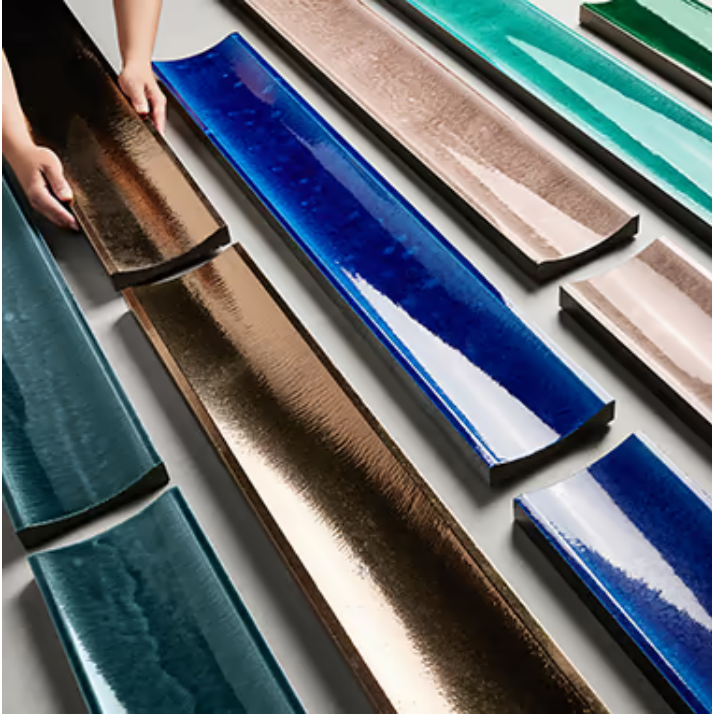

LAVA ART FLUTED METALLIC COPPER 6X36 3D GLOSSY LAVA STONE TILE

Light reflects beautifully off the glossy surface of the Lava Art Fluted Metallic Copper 6x36 3D Glossy Lava Stone Tile, enhancing its softly curved shape. This heirloom-quality metallic copper tile adds a sophisticated look whether stacked vertically or horizontally.

COLORS

Adriatic Blue

Aegean Green

Aquamarin

Coral

+2

SPECIFICATIONS

Colorway
Copper

Stone Type
Lava Stone

Style
Art Deco, Classic, Mid Century, Rustic

Tile Thickness
Low: 15 mm | High: 30 mm

Tile Use
Backsplash, Bathroom Wall, Kitchen Wall,
Outdoor Wall, Shower Wall, Wall Tile

Weight
36.4 lbs

DIMENSIONS

Sample Size
3" x 6"

LAVA ART FLUTED

The rugged beauty of authentic lava stone makes a dramatic statement in the Lava Art Fluted collection. Available in an array of vibrant, glossy colors, these hand-glazed, natural stone tiles have been designed to fit perfectly under kitchen islands and bars between the counter and the toe kick. This collection of ultra-durable gently curved tiles was developed exclusively for TileBar.