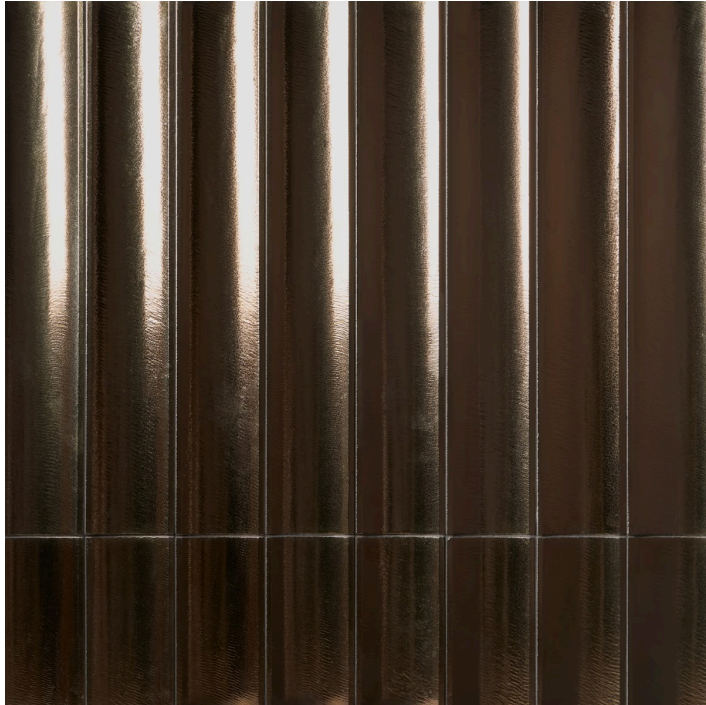

LAVA ART FLUTED METALLIC COPPER 6X36 3D GLOSSY LAVA STONE TILE

Light reflects beautifully off the glossy surface of the Lava Art Fluted Metallic Copper 6x36 3D Glossy Lava Stone Tile, enhancing its softly curved shape. This heirloom-quality metallic copper tile adds a sophisticated look whether stacked vertically or horizontally.

COLORS

Adriatic Blue

Aegean Green

Aquamarin

Coral

+2

SPECIFICATIONS

Colorway
Copper

Commercial
Wall Only

Finish
Glossy

Item Size
5.90" x 35.98"

Material
Lava Stone

Residential
Wall Only

PRODUCT GALLERY

DETAILED SPECS

Available Sizes
6x36"

DIMENSIONS

Sample Size
3" x 6"

LAVA ART FLUTED

The rugged beauty of authentic lava stone makes a dramatic statement in the Lava Art Fluted collection. Available in an array of vibrant, glossy colors, these hand-glazed, natural stone tiles have been designed to fit perfectly under kitchen islands and bars between the counter and the toe kick. This collection of ultra-durable gently curved tiles was developed exclusively for TileBar.