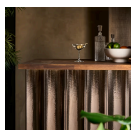

LAVA ART FLUTED METALLIC COPPER 6X36 3D GLOSSY LAVA STONE TILE

Light reflects beautifully off the glossy surface of the Lava Art Fluted Metallic Copper 6x36 3D Glossy Lava Stone Tile, enhancing its softly curved shape. This heirloom-quality metallic copper tile adds a sophisticated look whether stacked vertically or horizontally.

COLORS

Adriatic Blue

Aegean Green

Aquamarin

Coral

+2

SPECIFICATIONS

Colorway
Copper

Commercial
Wall Only

Finish
Glossy

Item Size
5.90" x 35.98"

Material
Lava Stone

Residential
Wall Only

PRODUCT GALLERY

DETAILED SPECS

Available Sizes
6x36"

DIMENSIONS

Sample Size
3" x 6"

LAVA ART FLUTED

The rugged beauty of authentic lava stone makes a dramatic statement in the Lava Art Fluted collection. Available in an array of vibrant, glossy colors, these hand-glazed, natural stone tiles have been designed to fit perfectly under kitchen islands and bars between the counter and the toe kick. This collection of ultra-durable gently curved tiles was developed exclusively for TileBar.