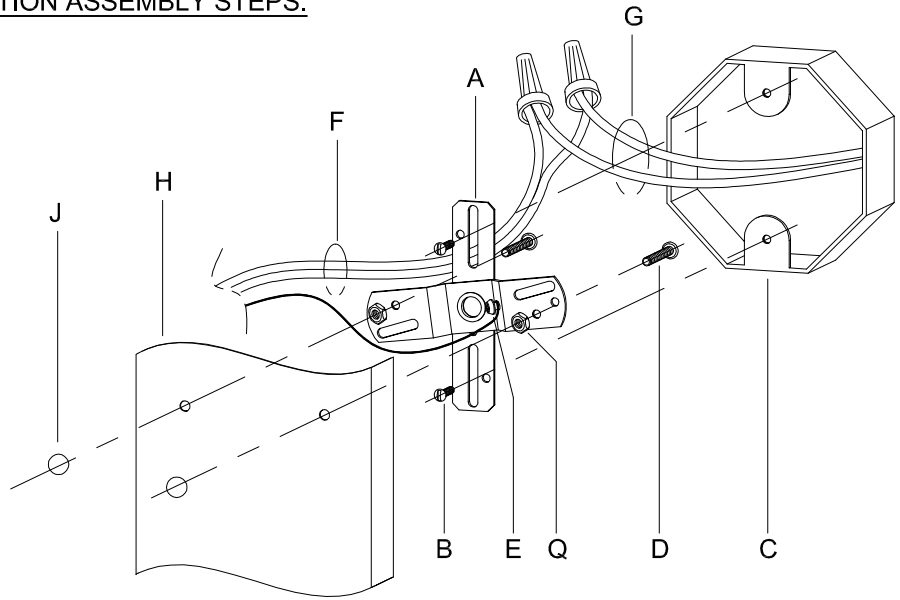

# Assembly & Installation Instructions

**CAUTION:** Read instructions carefully and turn electricity off at main circuit breaker panel before beginning installation.

\*\*\*\*\*  
**WARNING -** If any Special Control Devices are used with this Fixture, Follow the Instructions Carefully to assure full compliance with N.E.C. requirements. If there are any questions, contact a Qualified Electrical Contractor.  
**WARNING -** This product contains chemicals known to the State of California to cause cancer, birth defects and /or other reproductive harm. Thoroughly wash hands after installing, handling, cleaning, or otherwise touching this product.  
**CAUTION -** All glass is fragile, use care when handling Glass component(s) and or Lamp(s).  
 \*\*\*\*\*

## CANOPY MOUNTING & WIRE CONNECTION ASSEMBLY STEPS:

1. D,E → A
2. Q → D
3. B,A → C
4. F → G
5. H,J → D

## FIXTURE ASSEMBLY STEPS:

1. N → K,M,L
2. P → L

B, C, G & P  
 (NOT FURNISHED)  
 (NON FOURNIE)  
 (NO INCLUIDA)