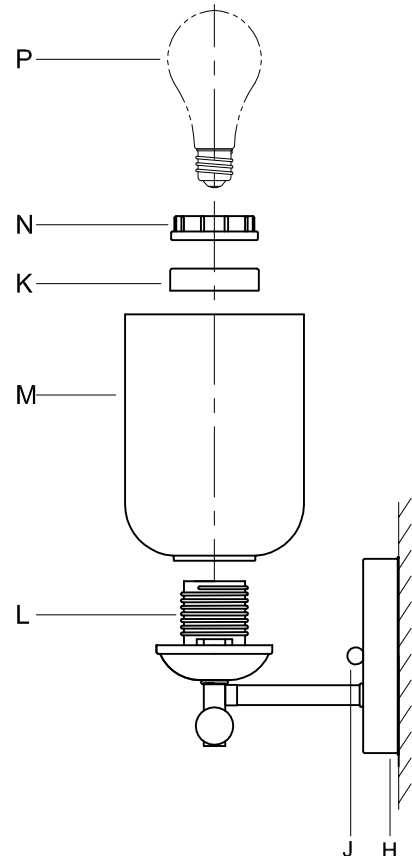

# Assembly & Installation Instructions

**CAUTION:** Read instructions carefully and turn electricity off at main circuit breaker panel before beginning installation.

\*\*\*\*\*  
**WARNING -** If any Special Control Devices are used with this Fixture, Follow the Instructions Carefully to assure full compliance with N.E.C. requirements. If there are any questions, contact a Qualified Electrical Contractor.  
**WARNING -** This product contains chemicals known to the State of California to cause cancer, birth defects and /or other reproductive harm. Thoroughly wash hands after installing, handling, cleaning, or otherwise touching this product.  
**CAUTION -** All glass is fragile, use care when handling Glass component(s) and or Lamp(s).  
 \*\*\*\*\*

## CANOPY MOUNTING & WIRE CONNECTION ASSEMBLY STEPS:

1. D,E → A
2. Q → D
3. B,A → C
4. F → G
5. H,J → D

## FIXTURE ASSEMBLY STEPS:

1. N → K,M,L
2. P → L

B, C, G & P  
 (NOT FURNISHED)  
 (NON FOURNIE)  
 (NO INCLUIDA)