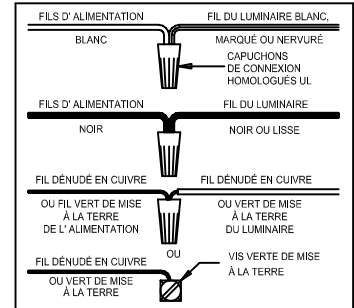

Instructions d'Assemblage et Installation

MISE EN GARDE: Lire les instructions avec soin et couper le courant au disjoncteur central avant de commencer l'installation.

AVERTISSEMENT - S'il y a d'autres mécanismes régulateurs qui s'emploient avec ce dispositif, suivre soigneusement les instructions pour satisfaire aux exigences NEC. Si vous avez des questions, consulter un électricien qualifié.

AVERTISSEMENT - Ce produit contient des composants chimiques qui selon L'état de Californie provoquent un cancer, des infirmités de naissance et (ou) du mal au système reproductif. Il faut laver les mains soigneusement après avoir installé, manipulé, nettoyé, ou autrement touché ce produit.

MISE EN GARDE - Le verre est toujours fragile; maniez le(s) composant(s) et/ou l' (les) ampoule(s) avec prudence.