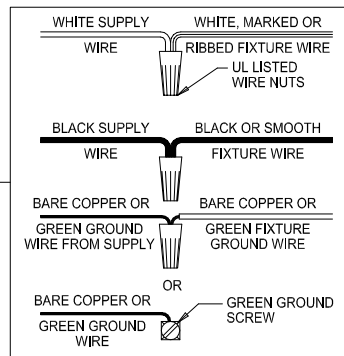

# Assembly & Installation Instructions

**CAUTION:** Read instructions carefully and turn electricity off at main circuit breaker panel before beginning installation.

\*\*\*\*\*  
**WARNING -** If any Special Control Devices are used with this Fixture, Follow the Instructions Carefully to assure full compliance with N.E.C. requirements. If there are any questions, contact a Qualified Electrical Contractor.  
**WARNING -** This product contains chemicals known to the State of California to cause cancer, birth defects and /or other reproductive harm. Thoroughly wash hands after installing, handling, cleaning, or otherwise touching this product.  
**CAUTION -** All glass is fragile, use care when handling Glass component(s) and or Lamp(s).  
 \*\*\*\*\*

## CANOPY MOUNTING & WIRE CONNECTION ASSEMBLY STEPS:

1. D,E → A
2. Q → D
3. B,A → C
4. F → G
5. H,J → D