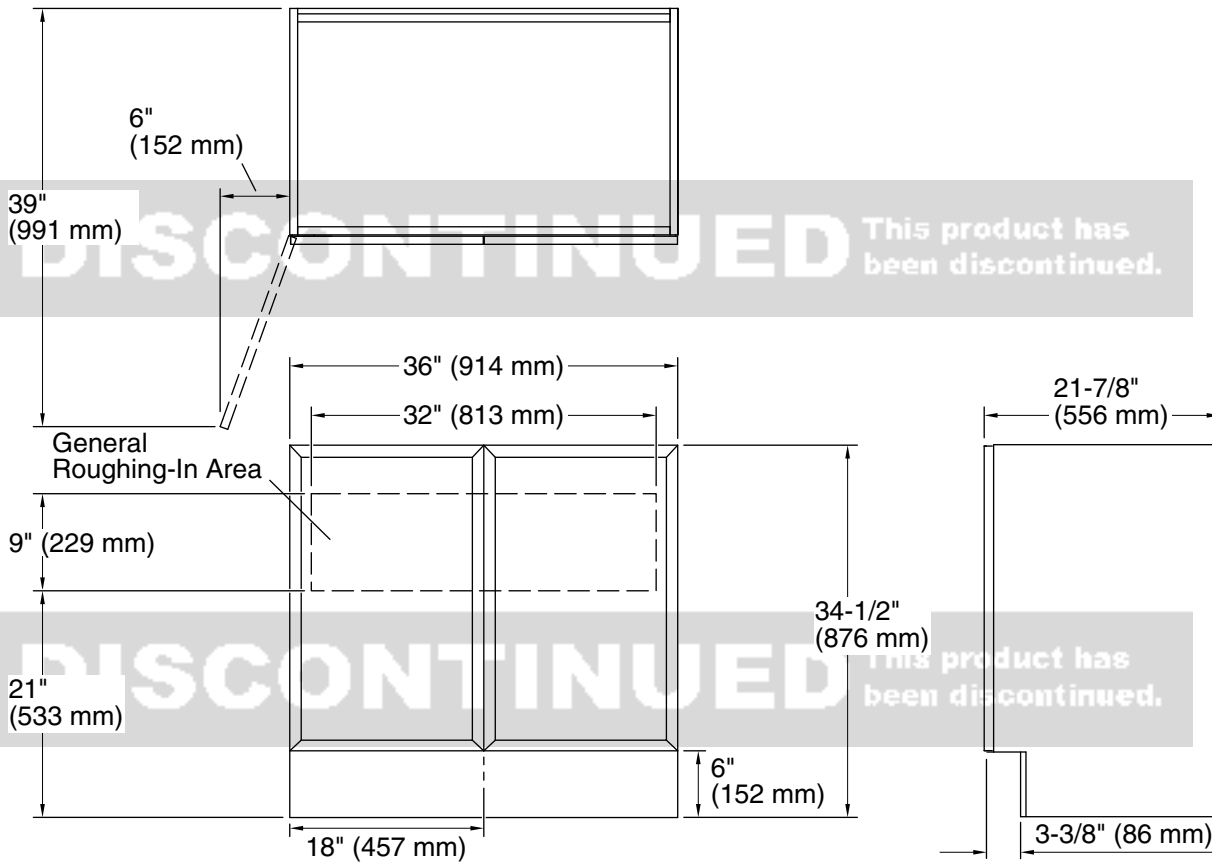

Technical Information

All product dimensions are nominal.

Vanity type: Standard

Notes

Install this product according to the installation guide.

Decorative cabinet hardware is not supplied. Refer to the KOHLER bath accessories line for recommended cabinet hardware to complement your vanity. **This product has**

Select the type of fastener based upon the wall material. Two 250 lb (113.4 kg) minimum load bearing fasteners are recommended.