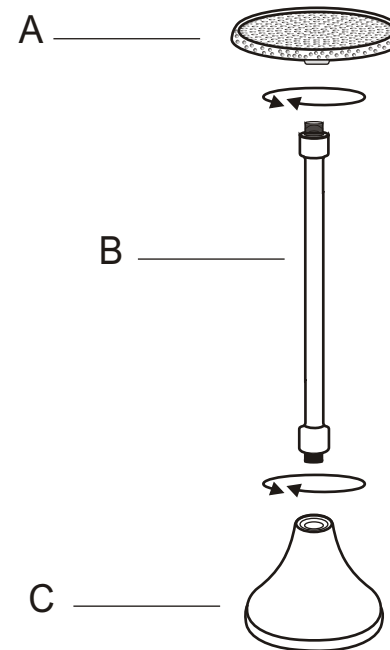

JONATHAN Y

MODEL # END4007

Product Dimension: 9"D x 9"W x 24"H

If there are any questions relating to defects, missing parts, assembly issues or replacements, please send a detailed email to cs@jonathany.com.

Part List And Hardware List

PIECE	DESCRIPTION	PICTURE	
A	TOP		1X
B	MIDDLE PILLER		1X
C	BASE		1X

WEIGHT CAPACITY- 30 LBS

WARNING- DO NOT STAND OR SIT ON UNIT

WARNING- DO NOT OVERTIGHTEN

AS OVERTIGHTENING CAN CAUSE THREADS TO SLIP