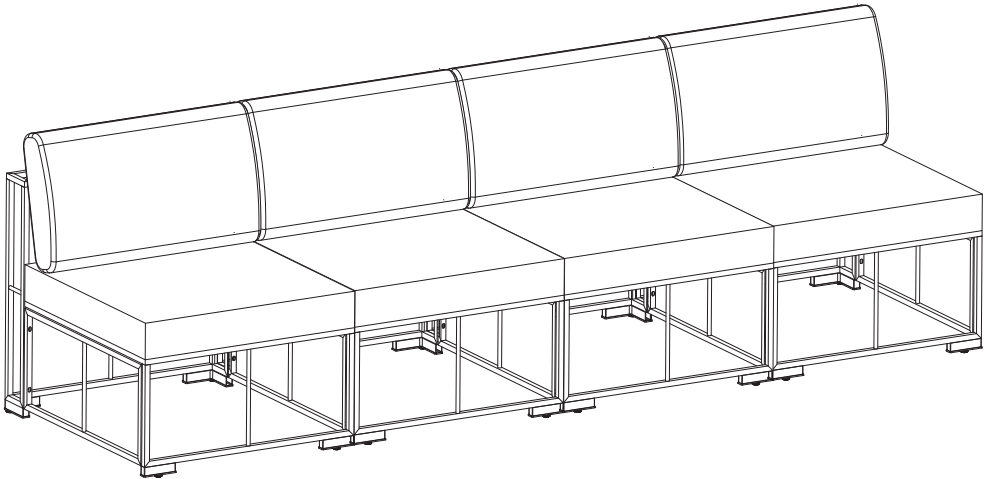

MANUAL INSTRUCTIONS

Rattan Wicker Couch

✉ (24/7): service@kmcglobe-us.com

☎ (USA) +1 213-816-4788

PARTS

A X 4

B X 8

C X 4

D X 4

E X 4

I X 8

J X 8

HARDWARE

M6x25mm
F X 32

M6x30mm
G X 40

H X 40