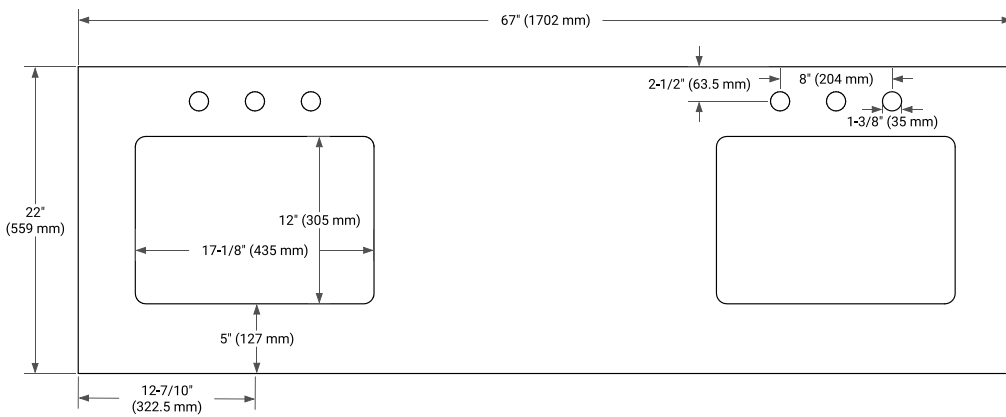

66" DOUBLE SINK BASE CABINET

BASE CABINET DIMENSIONS

66" W x 21.5" D x 34.5" H

FEATURES

- Solid wood frame & plywood panels
- Dovetail drawers and joints
- Soft closing doors & drawers

HARDWARE FINISHES*

Brushed Nickel Satin Brass Matte Black Polished Chrome

PLAN VIEW

67" DOUBLE RECTANGLE SINK COUNTERTOP WITH 0.75 IN. THICKNESS

OVERALL DIMENSIONS

67" W x 22" D x 0.75" H

COUNTERTOP OPTIONS

Carrara Marble

FEATURES

- Solid countertop with mitered edges & seams
- Undermount white rectangular sink
- Pre-drilled for 8" widespread faucet

INCLUDED

- Countertop
- Matching Backsplash
- Rectangle Sinks

COUNTERTOP PLAN VIEW

EDGE SIDE VIEW

THREE DIMENSIONAL COUNTERTOP VIEW