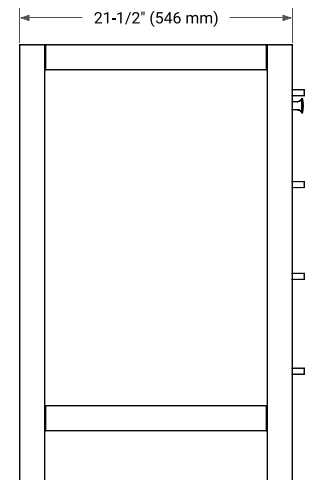

66" DOUBLE SINK BASE CABINET

BASE CABINET DIMENSIONS

66" W x 21.5" D x 34.5" H

FEATURES

- Solid wood frame & plywood panels
- Dovetail drawers and joints
- Soft closing doors & drawers

HARDWARE FINISHES*

Brushed Nickel Satin Brass Matte Black Polished Chrome

PLAN VIEW

67" DOUBLE RECTANGLE SINK COUNTERTOP WITH 0.75 IN. THICKNESS

OVERALL DIMENSIONS

67" W x 22" D x 0.75" H

COUNTERTOP OPTIONS

Carrara Marble

FEATURES

- Solid countertop with mitered edges & seams
- Undermount white rectangular sink
- Pre-drilled for 8" widespread faucet

INCLUDED

- Countertop
- Matching Backsplash
- Rectangle Sinks

COUNTERTOP PLAN VIEW

EDGE SIDE VIEW

THREE DIMENSIONAL COUNTERTOP VIEW