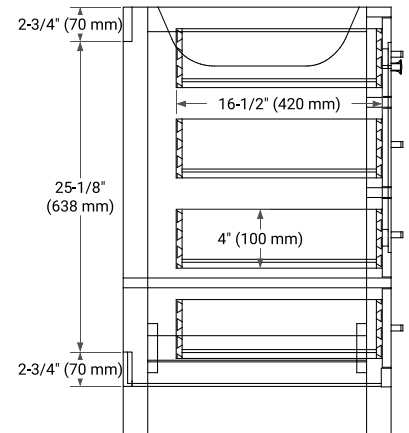

66" DOUBLE SINK BASE CABINET

BASE CABINET DIMENSIONS

66" W x 21.5" D x 34.5" H

FEATURES

- Solid wood frame & plywood panels
- Dovetail drawers and joints
- Soft closing doors & drawers

HARDWARE FINISHES*

Brushed Nickel Satin Brass Matte Black Polished Chrome

PLAN VIEW

67" DOUBLE RECTANGLE SINK COUNTERTOP WITH 0.75 IN. THICKNESS

OVERALL DIMENSIONS

67" W x 22" D x 0.75" H

COUNTERTOP OPTIONS

Carrara Marble

FEATURES

- Solid countertop with mitered edges & seams
- Undermount white rectangular sink
- Pre-drilled for 8" widespread faucet

INCLUDED

- Countertop
- Matching Backsplash
- Rectangle Sinks

COUNTERTOP PLAN VIEW

EDGE SIDE VIEW

THREE DIMENSIONAL COUNTERTOP VIEW