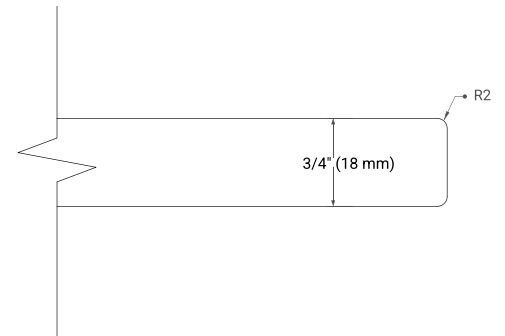

66" DOUBLE SINK BASE CABINET

BASE CABINET DIMENSIONS

66" W x 21.5" D x 34.5" H

FEATURES

- Solid wood frame & plywood panels
- Dovetail drawers and joints
- Soft closing doors & drawers

HARDWARE FINISHES*

Brushed Nickel Satin Brass Matte Black Polished Chrome

PLAN VIEW

67" DOUBLE RECTANGLE SINK COUNTERTOP WITH 0.75 IN. THICKNESS

OVERALL DIMENSIONS

67" W x 22" D x 0.75" H

COUNTERTOP OPTIONS

Carrara Marble

FEATURES

- Solid countertop with mitered edges & seams
- Undermount white rectangular sink
- Pre-drilled for 8" widespread faucet

INCLUDED

- Countertop
- Matching Backsplash
- Rectangle Sinks

COUNTERTOP PLAN VIEW

EDGE SIDE VIEW

THREE DIMENSIONAL COUNTERTOP VIEW