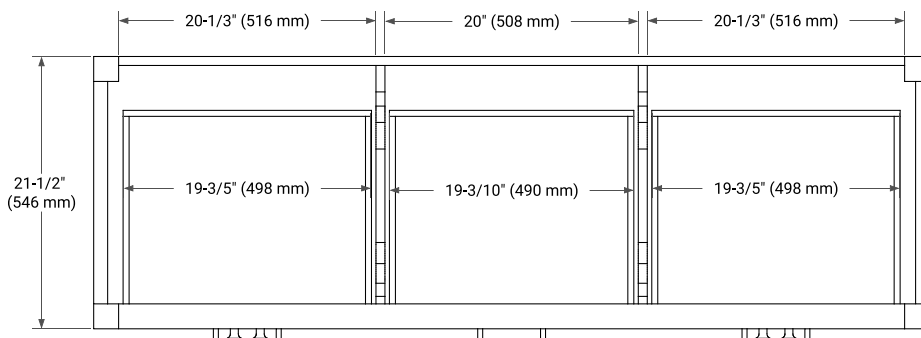

66" DOUBLE SINK BASE CABINET

BASE CABINET DIMENSIONS

66" W x 21.5" D x 34.5" H

FEATURES

- Solid wood frame & plywood panels
- Dovetail drawers and joints
- Soft closing doors & drawers

HARDWARE FINISHES*

Brushed Nickel Satin Brass Matte Black Polished Chrome

PLAN VIEW

67" DOUBLE RECTANGLE SINK COUNTERTOP WITH 0.75 IN. THICKNESS

OVERALL DIMENSIONS

67" W x 22" D x 0.75" H

COUNTERTOP OPTIONS

Carrara Marble

FEATURES

- Solid countertop with mitered edges & seams
- Undermount white rectangular sink
- Pre-drilled for 8" widespread faucet

INCLUDED

- Countertop
- Matching Backsplash
- Rectangle Sinks

COUNTERTOP PLAN VIEW

EDGE SIDE VIEW

THREE DIMENSIONAL COUNTERTOP VIEW