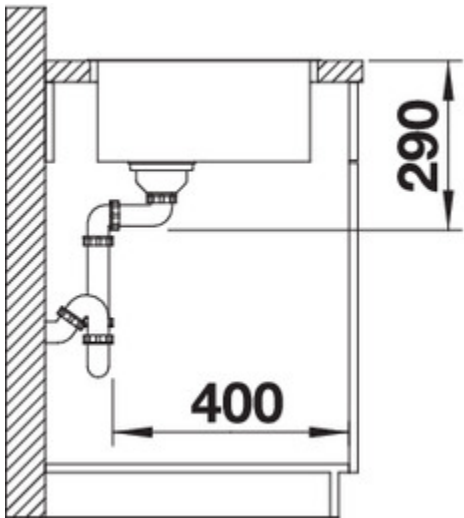

## Details

---

Top View

Side View

Front View

Scope of supply

---

waste and overflow fitting with space-saving pipe, 3 1/2" basket strainer, fixing kit (sealing not included)

## Design tips

---

Cabinet Width: 40 cm

Bowl depth: 190 mm

Cut out size: 370 x 430 x 15R