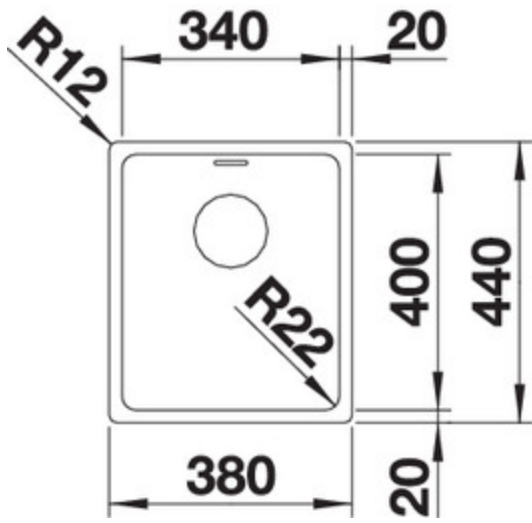

## Surfaces

---

Stainless steel 18/10

Item No. BL467001

## Details

---

Top View

Side View

Front View

Scope of supply

---

waste and overflow fitting with space-saving pipe, 3 1/2" basket strainer, fixing kit (sealing not included)

## Design tips

---

Cabinet Width: 40 cm

Bowl depth: 190 mm

Cut out size: 370 x 430 x 15R