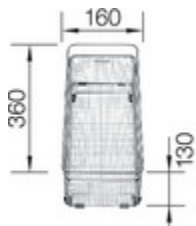

Colander
BL223297

BLANCO UK Limited

Tel: 01923 635200

Fax: 0800 0911608