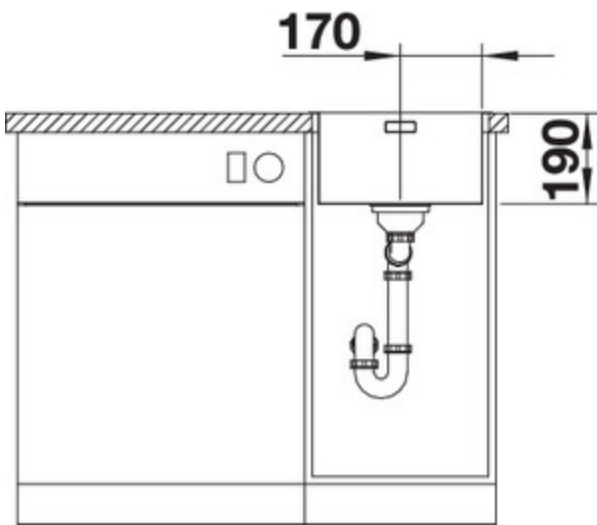

## Details

---

Top View

Side View

Front View

Scope of supply

---

waste and overflow fitting with space-saving pipe, 3 1/2" basket strainer, fixing kit (sealing not included)

## Design tips

---

Cabinet Width: 40 cm

Bowl depth: 190 mm

Cut out size: 370 x 430 x 15R