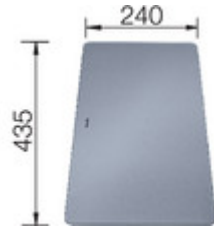

Cutting board
BL227697