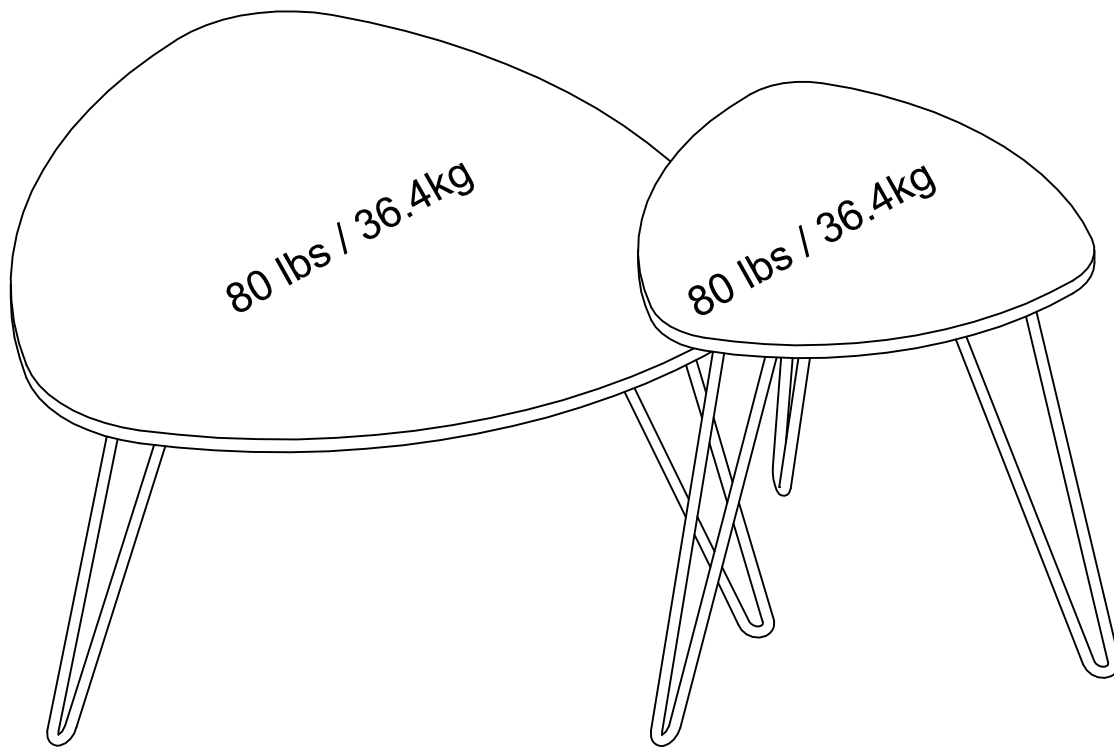

Board Identification

Not actual size

TOP
T7021899010CS

TOP
T7021899020CS

LEG
T7021899030CS
QTY:3PCS

LONG LEG
T7021899040CS
QTY:3PCS

Board Identification

Not actual size

Part List

Actual Size

BOLT
TCS1128

Not Actual Size

HEX KEY
TCS6001

STEP 1

- 1.1 Attach (C) to (A) with (1) as illustrated.
- 1.2 Attach (D) to (B) with (1) as illustrated.

This unit has been designed to support the maximum loads shown. Exceeding these load limits could cause sagging, instability, product collapse, and/or serious injury.