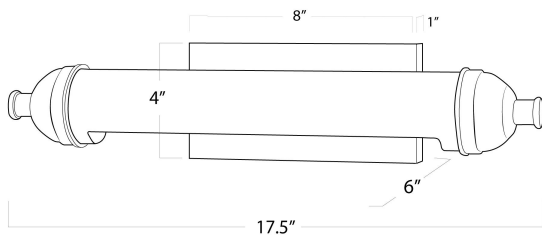

## SPECIFICATION SHEET

Devon Picture Light Small  
15-1174ORB

<b>HEIGHT</b>	4
<b>WIDTH</b>	17.5
<b>DEPTH</b>	6
<b>SHADE DIMS</b>	N/A
<b>SHADE COLOR</b>	N/A
<b>BULB QTY</b>	2
<b>BULB TYPE</b>	T Type Medium Base (E26)
<b>SOCKET</b>	E26 Keyless. Switch on Cord
<b>WATTAGE</b>	25 Watt Max
<b>WIRING TYPE</b>	Hard Wire or Pinup
<b>BACKPLATE</b>	N/A
<b>JUNCTION BOX</b>	2 in from top, 2 in from bottom, 8.75 in from side
<b>MATERIAL</b>	Steel
<b>FINISH</b>	Oil Rubbed Bronze
<b>NOTES</b>	N/A
<b>FREIGHT ONLY</b>	No