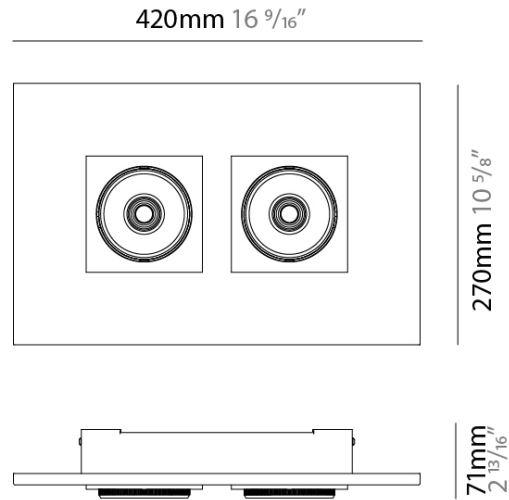

MARC DOUBLE SURFACE

D92122

base number

1. To build a product code in our configurator select the specify button on the base model # product page
2. To build a manual product code on this datasheet choose from the options listed below in blue font and add the suffix to the base model #

GENERAL

Division: Design
Series: Marc
Subseries: Marc Double
Mounting Type: Surface
Mounting Location: Ceiling
Subcategory: Downlight
Brand: Milan

PHYSICAL

Shape: Rectangle
Length (mm): 420
Length (in): 16 ⁹/₁₆
Width (mm): 270
Width (in): 10 ⁵/₈
Height (mm): 71
Height (in): 2 ¹³/₁₆
Light Distribution: Adjustable / Direct
Fixture Finish: WHI
Fixture Material: Aluminum

ELECTRICAL

Lamp Type: LED
Input Wattage (W): 20
Total Output Wattage (W): 18.6
Dimming: Non-Dimmable
Driver Included: Yes
Driver Location: Integrated
Driver Type: Constant Current - Universal
Driver Class: Class 2
Input Voltage (V): 120 / 277
Constant Current (MA): 350
Upon Request: Phase dimming 120Vac

LED

Number of LEDs: 2
Color Temperature (°K): 3000
Max. Delivered Lumen (lm): 2020
CRI: >80 CRI
Lamp Life (hrs): 50000

OPTICAL

Reflector°: 50

RATINGS AND CERTIFICATIONS

Certified By: Certified for North American Standards
IP rating: IP20

PROJECT	
TYPE	
SPECIFIER	
QUANTITY	
DATE