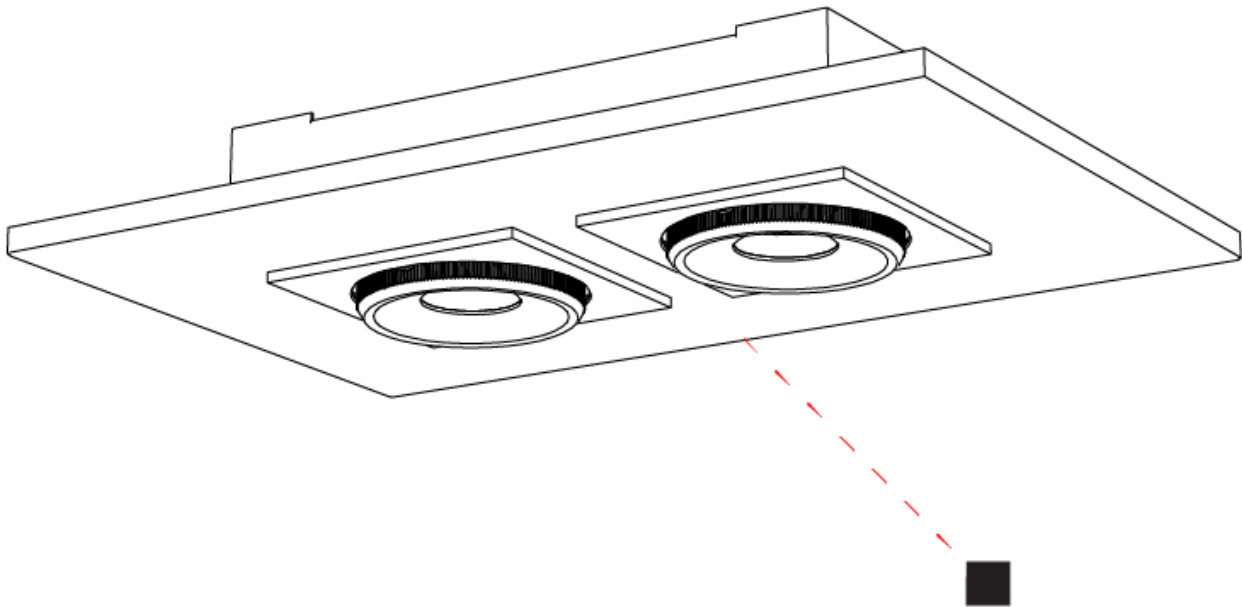

MARC DOUBLE SURFACE

D92122

PROJECT _____

TYPE _____

SPECIFIER _____

QUANTITY _____

DATE _____

D