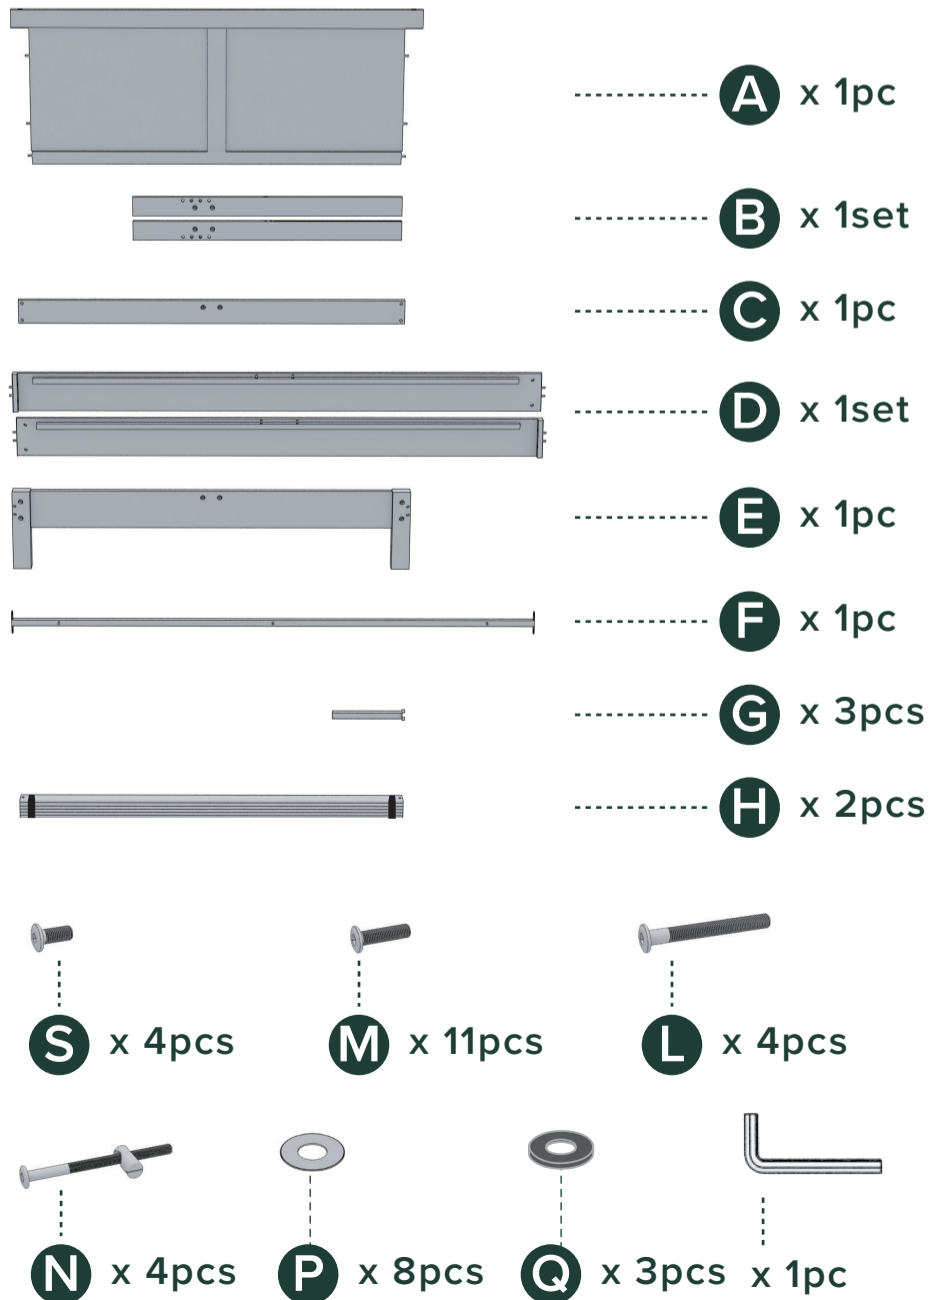

Numbering System

Easy assembly by following 1,2,3...

Acacia Wood Platform Bed with Headboard

Components

Return Policy

Believes you will absolutely love your new addition to your home, but if for some reason you want to return the product, please contact us directly before you decide to return your product to the retailer. Our Customer Service organization can answer most concerns and can assist you with any questions you may have about your new product.

The item must be returned in good condition, in original box, with all original proof of purchase, parts and accessories, within the time frame specified by the retailer it was purchased from.

Easy as 1 2 3

Assembly Instruction

Numbers must Match for Secure Assembly

1 2 3 ... 10

Acacia Wood Platform Bed with Headboard

1-2

3-4

5-6

7

8

9

10