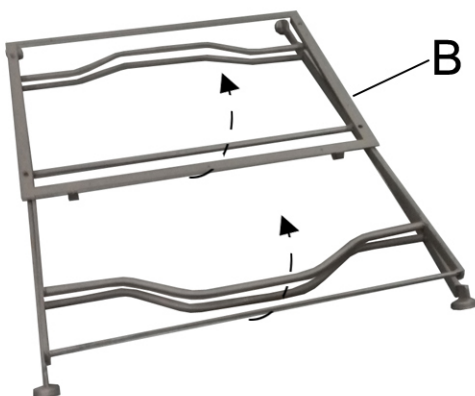

ASSEMBLY INSTRUCTIONS

FOLDING RECT TRAY TABLE

ITEM NO : P155034

Parts required

1		Bolt	Φ6*16MML	4pcs
2		Allen wrench		1pc

A		1pc
B		1pc

1.

2.