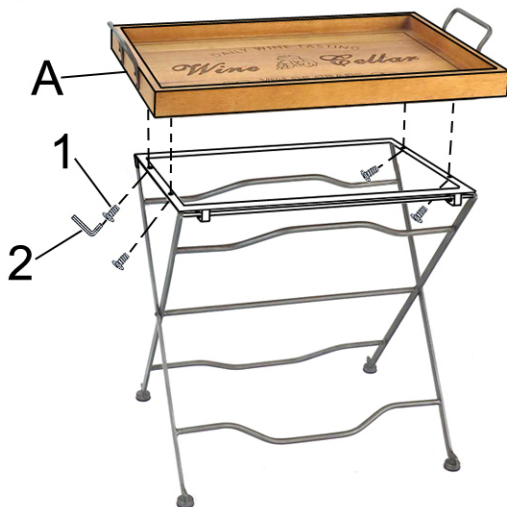

ASSEMBLY INSTRUCTIONS

FOLDING RECT TRAY TABLE

ITEM NO : P155034

Parts required

1		Bolt	Φ6*16MML	4pcs
2		Allen wrench		1pc

A		1pc
B		1pc

1.

2.

3.

4.

Made in China