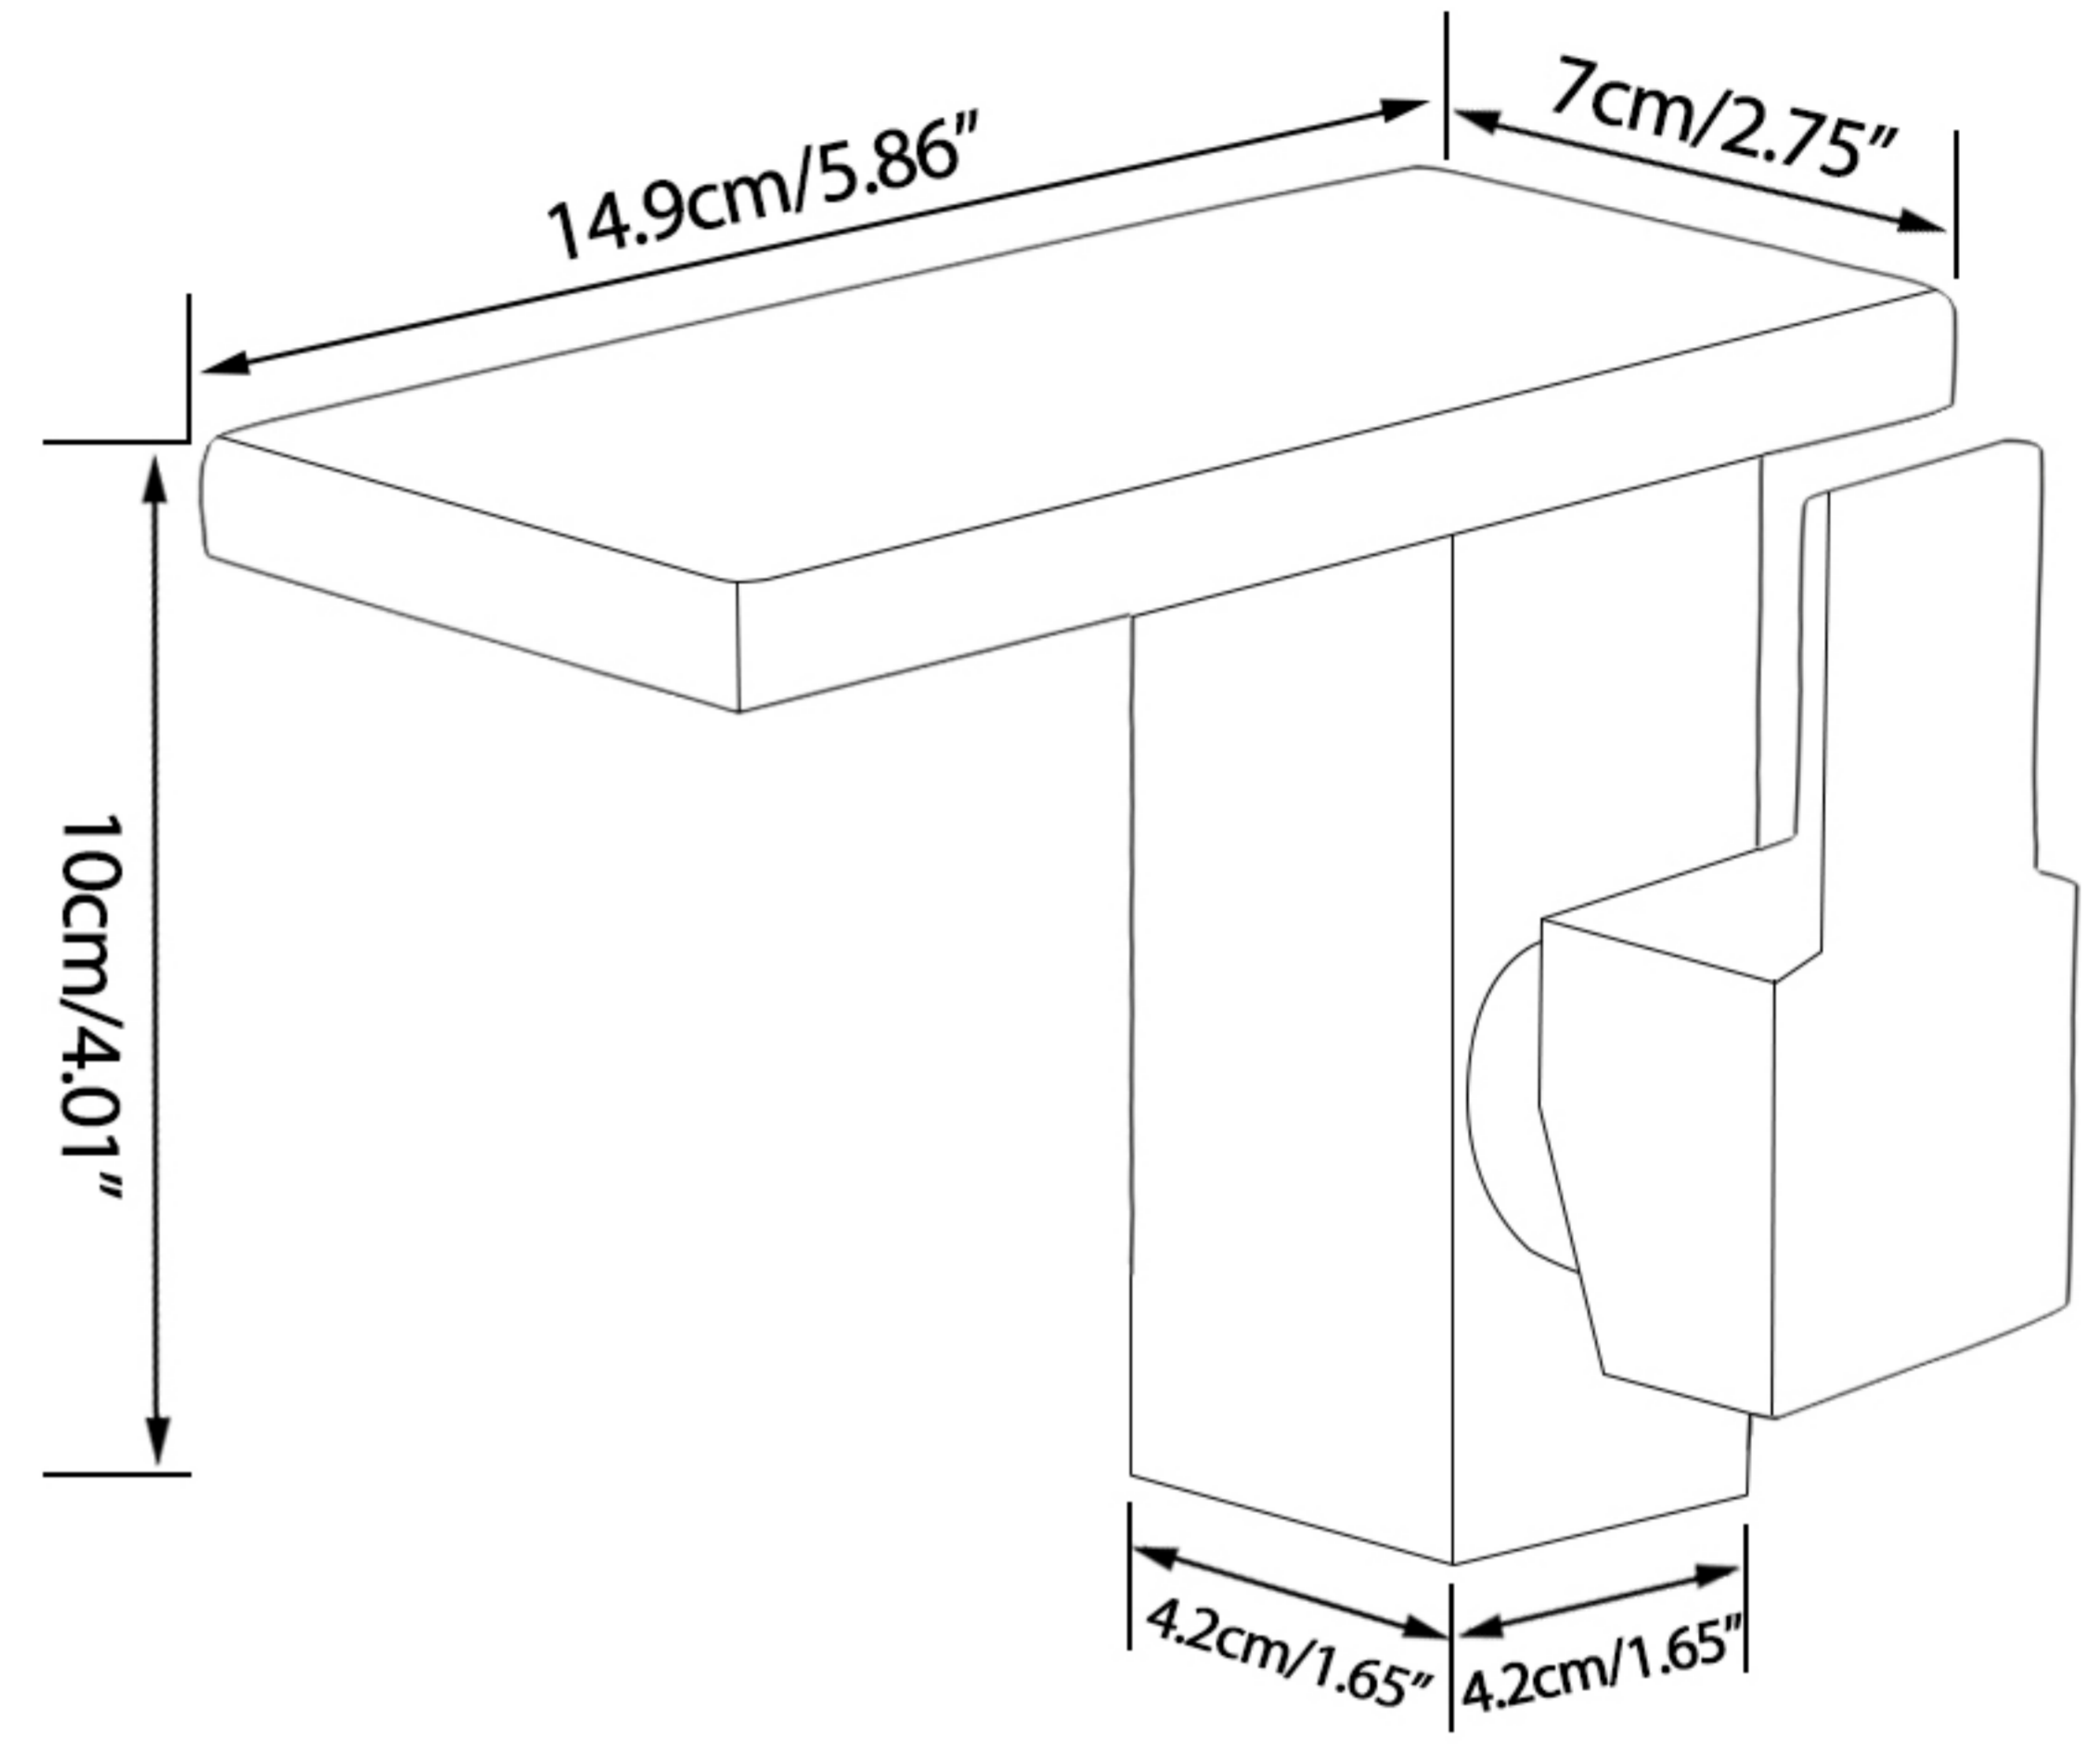

**6" DECK PLATE  
INCLUDED**

# DIMENSIONS

## ADDITIONAL INFORMATION

**SUPPLY LINES**  
included

**HOLE SIZE**  
1.31-1.5 inches