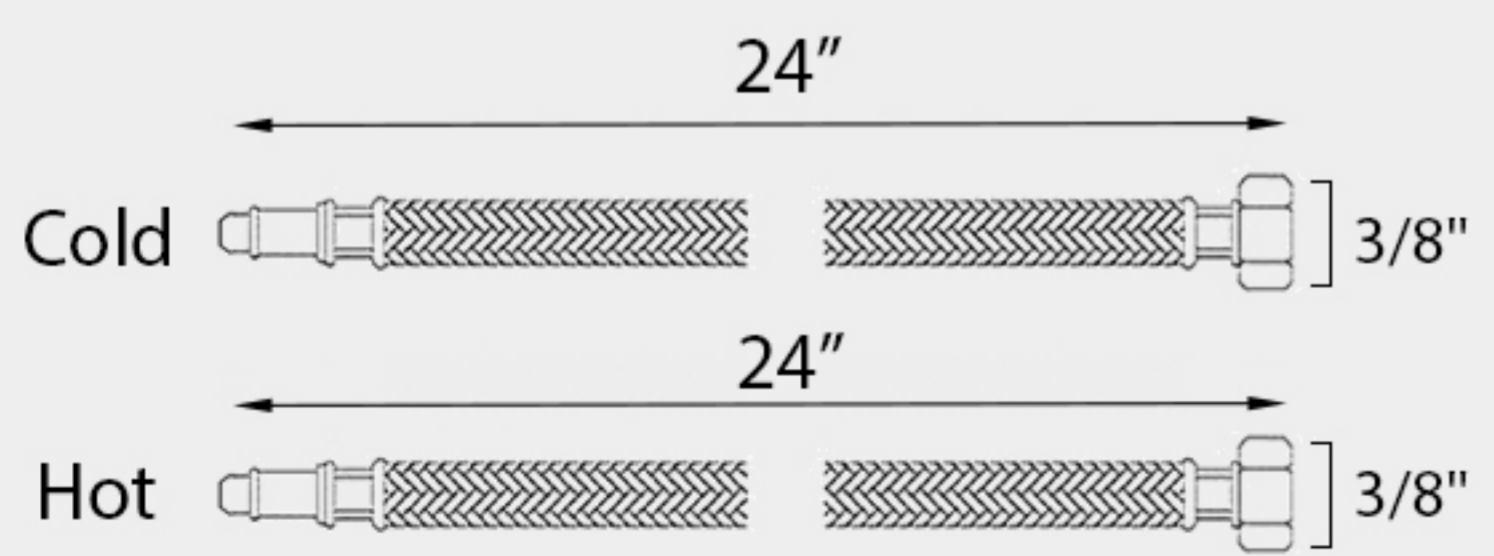

**6" DECK PLATE  
INCLUDED**

# DIMENSIONS

## ADDITIONAL INFORMATION

**SUPPLY LINES**  
included

**HOLE SIZE**  
1.31-1.5 inches