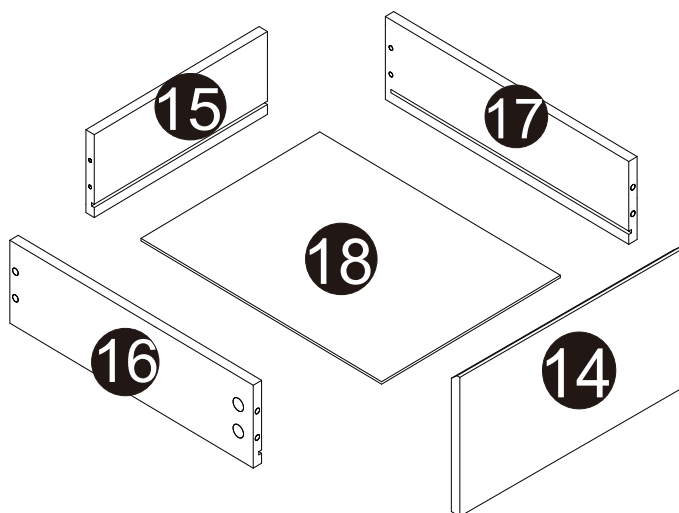

Ø3.5x 14 mm

L x 12

**CL**  
x8  
350MM

**CR**  
x8  
350MM

**DL**  
x8  
350MM

**DR**  
x8  
350MM

**Note:**

**1. Should be assembled on flat ground to keep balance.**

# Drawer installation

**X1**

**X1**

**X6**

1

2

x2

3