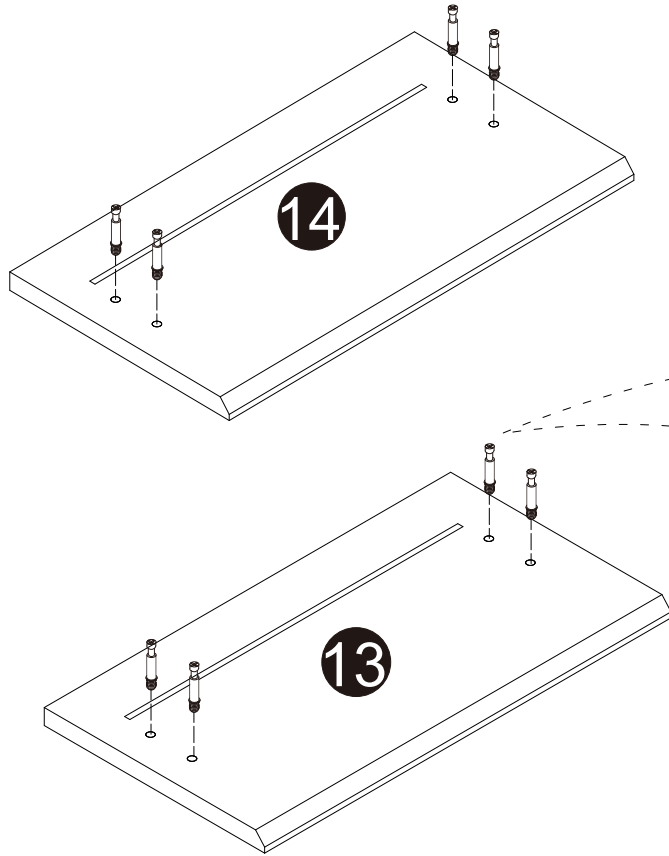

Ø3.5x 14 mm

L x 12

**CL**  
x8  
350MM

**CR**  
x8  
350MM

**DL**  
x8  
350MM

**DR**  
x8  
350MM

**Note:**

**1. Should be assembled on flat ground to keep balance.**

# Drawer installation

**X1**

**X1**

**X6**

1

2

x2

3

x2

4

B	x8

x2

5

DL	x2
	
DR	x2
	
D	x8
	

x2

6