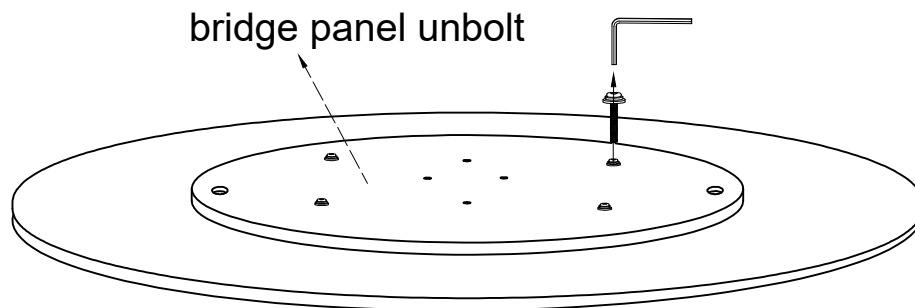

ASSEMBLY INSTRUCTIONS

Step 1

HARDWARE LIST

A		Bolt (Ø5/16"*1-1/4")	4pcs
B		Lock Washer (Ø5/16")	4pcs
C		Flat Washer (Ø5/16"*Ø3/4")	4pcs
D		Allen Wrench (5mm)	1pc

Step 2

Step 3

OK