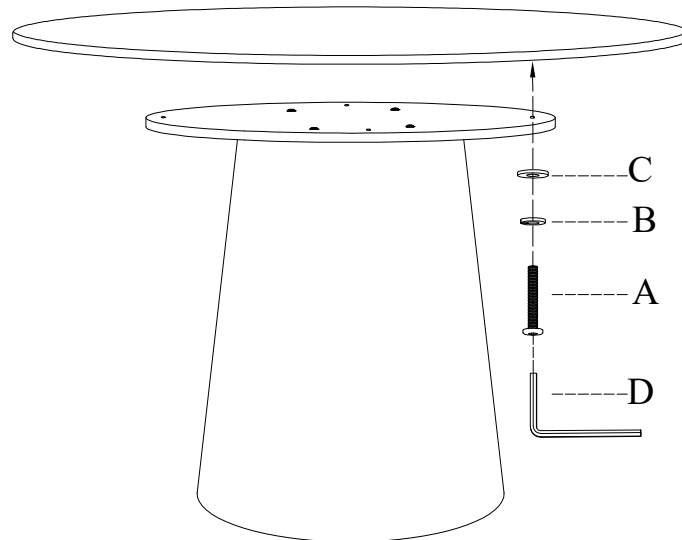

ASSEMBLY INSTRUCTIONS

Step 1

HARDWARE LIST

A		Bolt (Ø5/16"*1-1/4")	4pcs
B		Lock Washer (Ø5/16")	4pcs
C		Flat Washer (Ø5/16"*Ø3/4")	4pcs
D		Allen Wrench (5mm)	1pc

Step 2

Step 3

OK