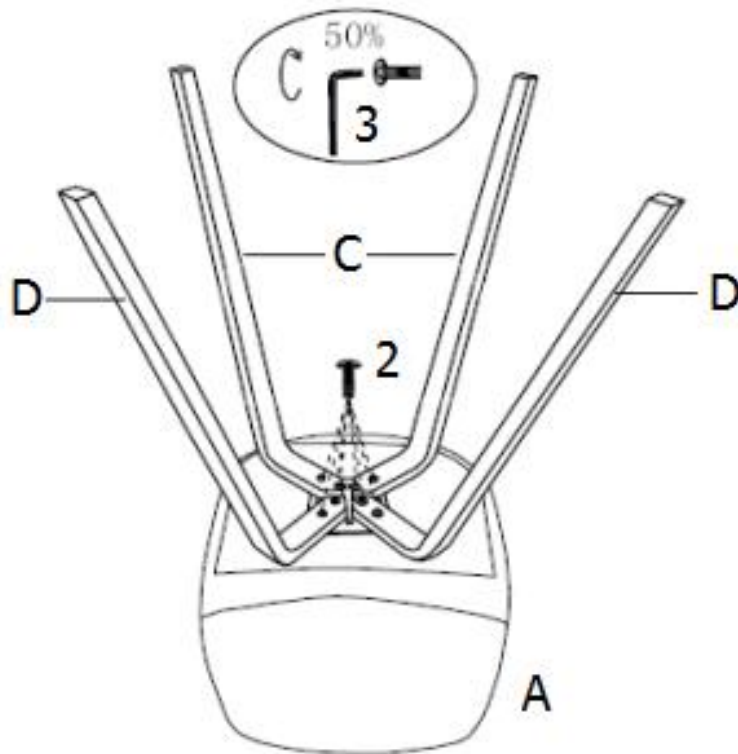

FRONT LEG
QTY 2

D

BACK LEG
QTY 2

NEED HELP? For help with assembly or if you are missing a part, please call customer service.

PRE-ASSEMBLY INFORMATION

HARDWARE DESCRIPTION

1

ALLEN KEY SCREW
M6 X 30 mm
QTY 4

2

ALLEN KEY SCREW
M6 X 35 mm
QTY 8

3

ALLEN KEY
M6
QTY 1

NEED HELP? For help with assembly or if you are missing a part, please call customer service.

ASSEMBLY

STEP 1

Attach the Front Leg (C) and Back Leg (D) to the Seat (A) with Allen Key Screws (2).