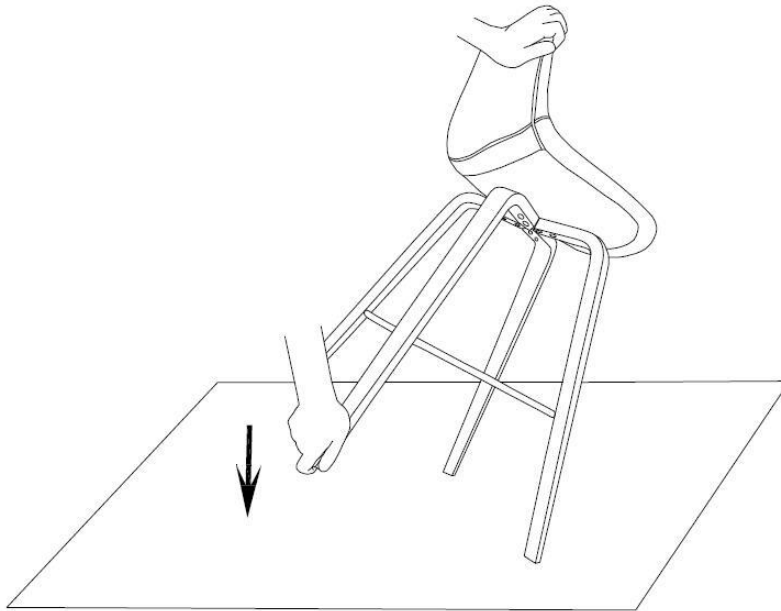

Use Allen Key (3) to tighten. Do not over tighten.

ASSEMBLY

STEP 2

It is recommended that 2 people assemble the Footrest (B) for ease.

Attach the Footrest (B) to Front Legs (C) and Back Legs (D) with Allen Key Screws (1).

Spread the legs so they are diagonal and insert Allen Key Screws (1).

Use Allen Key (3) to tighten.

Make sure to tighten **All** screws before using.

ASSEMBLY

STEP 3

Place Stool on a flat level surface to ensure it is level.
If the Stool is uneven, adjust the uneven legs and the diagonal legs by pressing the uneven leg **slightly** toward the inside of the stool to make it level.