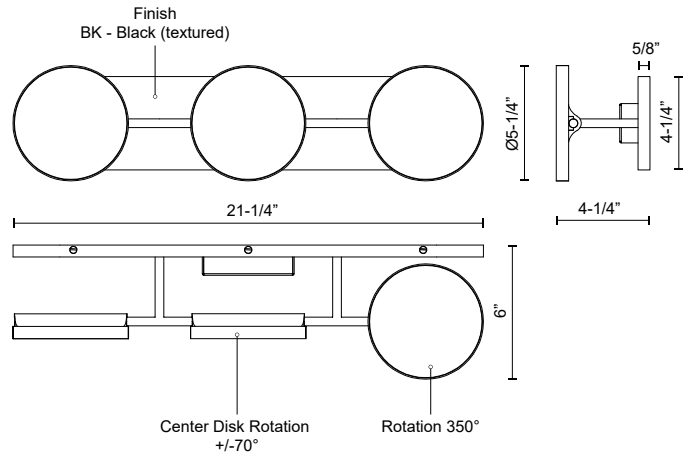

SPECIFICATION DETAILS

* For custom options, consult factory for details.

Fixture Dimensions	L21-1/4" x H5-1/4" x E6"
Light Source	LED with DC Driver
Wattage	26W
Total Lumens	1955lm
Delivered Lumens	1715lm*
Voltage	120V
Color Temperature	3000K
CRI (Ra)	90CRI
Optional Color Temps	2700K - 5000K Available, Minimum Order Quantities Apply
LED Rated Life	50,000 hours
Dimming	100% - 10%, TRIAC or ELV Dimmer (Not Included)
Diffuser Details	Acrylic Light Guide
Location	Damp
Warranty	5 Years
Mounting Style	All Orientation; Wall;
CEC Title 24 JA8	Yes, JA8-19
Energy Star Certified	Energy Star Compliant
Canopy Dimensions	L21-1/4" x H4-1/4" x E5/8"
Finish Option(s)	Black