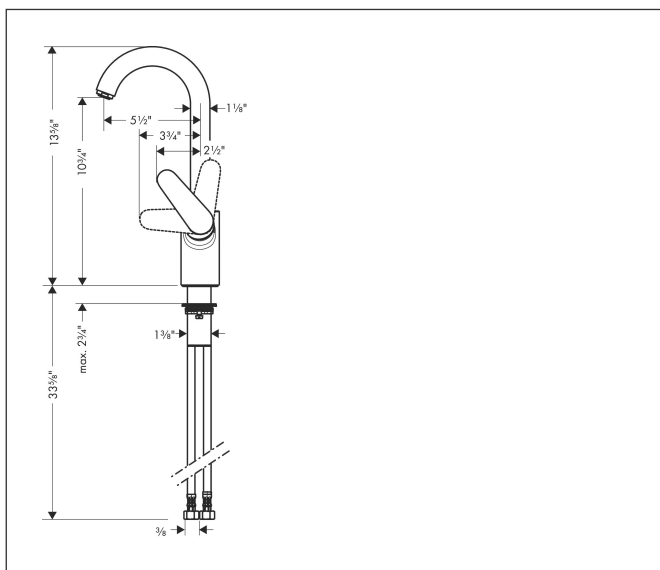

Brand hansgrohe
 Art. Name **Focus** Bar Faucet, 1.5 GPM
 Art. Nr. 04507001
 Surface chrome
 Pos. 1

Product Picture

Drawing

Features

- Swivel range 150°
- Aerated spray
- deck mounted
- Flow: 1.5 GPM (5.7 L/Min)
- Ceramic cartridge
- 3/8" connections