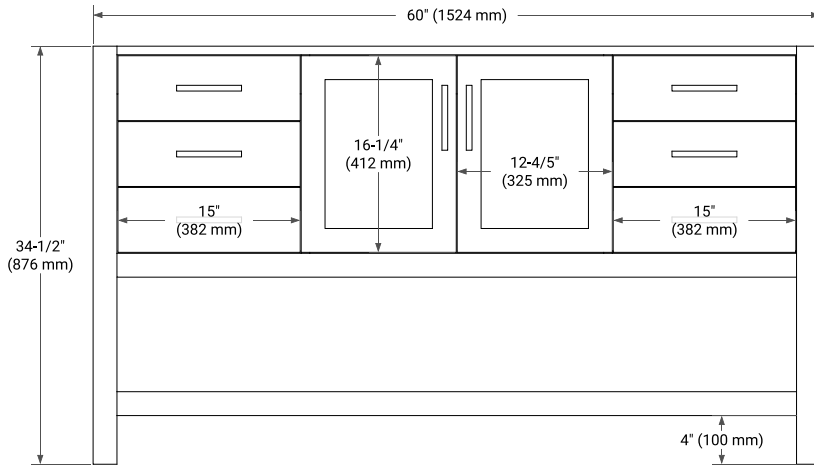

60" SINGLE SINK BASE CABINET

BASE CABINET DIMENSIONS

60" W x 21.5" D x 34.5" H

FEATURES

- Solid wood frame & plywood panels
- Dovetail drawers and joints
- Soft closing doors & drawers

HARDWARE FINISHES*

Brushed Nickel   Satin Brass   Matte Black   Polished Chrome

*Hardware comes preinstalled with the illustrated option. Other finishes are available on our online store if you prefer a different one.

AVAILABLE COLORS

White   Grey   Midnight Blue

FRONT VIEW

SIDE VIEW

PLAN VIEW