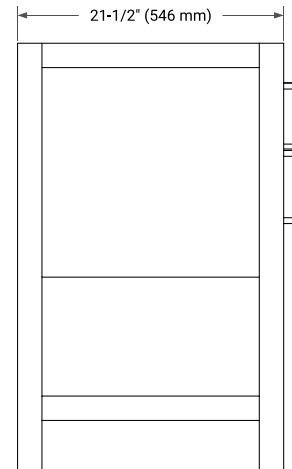

60" SINGLE SINK BASE CABINET

BASE CABINET DIMENSIONS

60" W x 21.5" D x 34.5" H

FEATURES

- Solid wood frame & plywood panels
- Dovetail drawers and joints
- Soft closing doors & drawers

HARDWARE FINISHES*

Brushed Nickel   Satin Brass   Matte Black   Polished Chrome

*Hardware comes preinstalled with the illustrated option. Other finishes are available on our online store if you prefer a different one.

AVAILABLE COLORS

White   Grey   Midnight Blue

FRONT VIEW

SIDE VIEW

PLAN VIEW