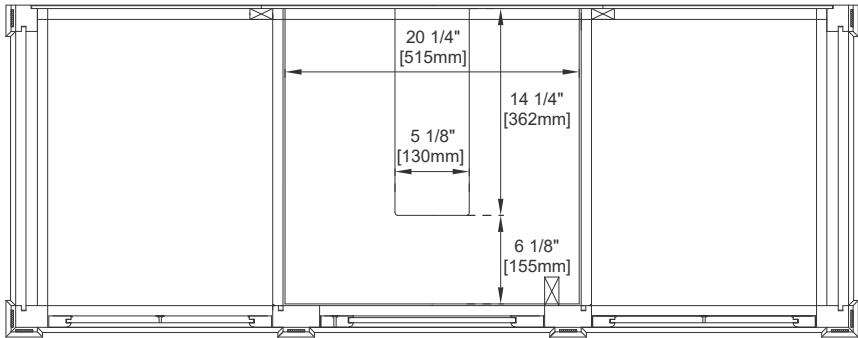

### Features and Materials

Solids: BKO/BNM/B W/SC/SGR/UGR/VBL-Yellow Poplar;  
SBR-Para Wood and Yellow Poplar  
Veneers: BNM-Birch; SBR-Para Wood  
Panels: Plywood  
Installation Type: Floor Standing  
Number of Basins: One, with Optional 3cm Top  
Vanity Top Included: NO, Optional 3cm Tops Available with Sinks  
Optional Wooden Backsplash  
Basins Included: NO  
Overflow: Yes, Front Facing  
Number of Doors: One  
Number of Drawers: Six  
Number of Tip Outs: One  
Assembly Type: Installation of Optional 3cm Top with Sink  
Drawer Box Material and Construction: 12mm Plywood/English Dovetail Joinery  
Hardware Material and Finish: Zinc Alloy in Satin Nickel Color  
Fits Drain Hole Size: 1 3/4"  
Full Extension, Soft Close Glides  
European Soft Close Hinges  
Aluminum Laminate Drawer Liners  
Adjustable Levelers

### Dimension

Width: 59-3/4"  
Depth: 22-7/8"  
Height: 32-5/8"  
Rough-In Height: 21-1/2"

Top View 1

Knob

Front View

All dimensions are nominal

Side View

Back View

All dimensions are nominal