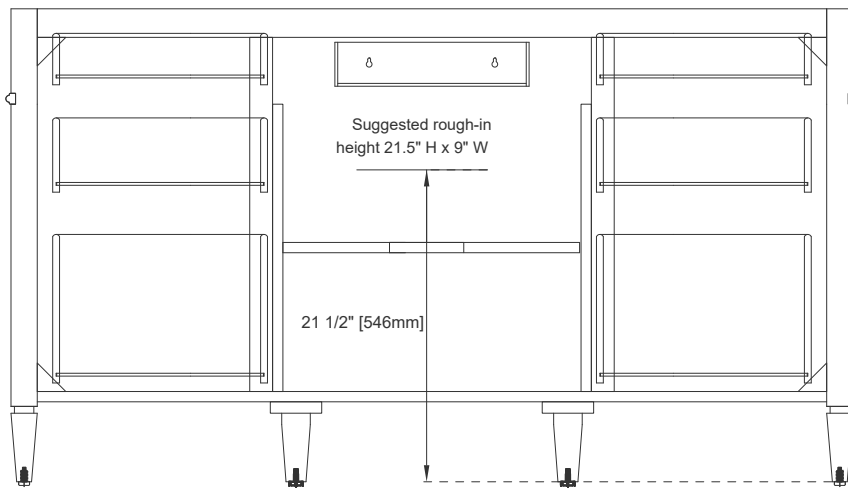

### Features and Materials

Solids: BKO/BNM/B W/SC/SGR/UGR/VBL-Yellow Poplar;  
SBR-Para Wood and Yellow Poplar  
Veneers: BNM-Birch; SBR-Para Wood  
Panels: Plywood  
Installation Type: Floor Standing  
Number of Basins: One, with Optional 3cm Top  
Vanity Top Included: NO, Optional 3cm Tops Available with Sinks  
Optional Wooden Backsplash  
Basins Included: NO  
Overflow: Yes, Front Facing  
Number of Doors: One  
Number of Drawers: Six  
Number of Tip Outs: One  
Assembly Type: Installation of Optional 3cm Top with Sink  
Drawer Box Material and Construction: 12mm Plywood/English Dovetail Joinery  
Hardware Material and Finish: Zinc Alloy in Satin Nickel Color  
Fits Drain Hole Size: 1 3/4"  
Full Extension, Soft Close Glides  
European Soft Close Hinges  
Aluminum Laminate Drawer Liners  
Adjustable Levelers

### Dimension

Width: 59-3/4"  
Depth: 22-7/8"  
Height: 32-5/8"  
Rough-In Height: 21-1/2"

Top View 1

Knob

Front View

All dimensions are nominal

Side View

Back View

All dimensions are nominal