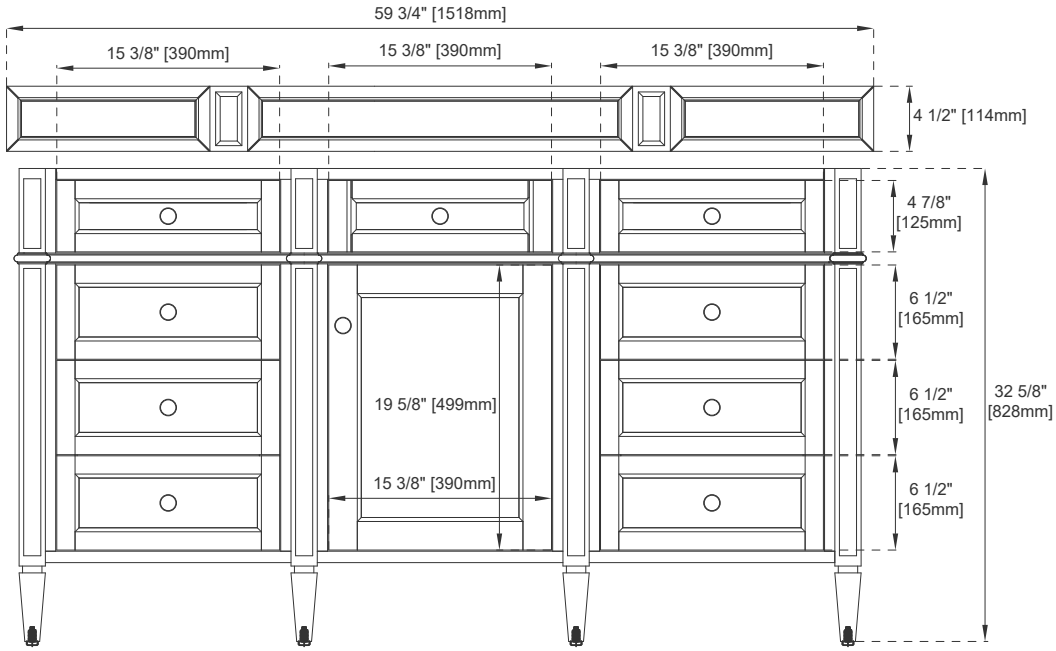

### Features and Materials

Solids: BKO/BNM/B W/SC/SGR/UGR/VBL-Yellow Poplar;  
SBR-Para Wood and Yellow Poplar  
Veneers: BNM-Birch; SBR-Para Wood  
Panels: Plywood  
Installation Type: Floor Standing  
Number of Basins: One, with Optional 3cm Top  
Vanity Top Included: NO, Optional 3cm Tops Available with Sinks  
Optional Wooden Backsplash  
Basins Included: NO  
Overflow: Yes, Front Facing  
Number of Doors: One  
Number of Drawers: Six  
Number of Tip Outs: One  
Assembly Type: Installation of Optional 3cm Top with Sink  
Drawer Box Material and Construction: 12mm Plywood/English Dovetail Joinery  
Hardware Material and Finish: Zinc Alloy in Satin Nickel Color  
Fits Drain Hole Size: 1 3/4"  
Full Extension, Soft Close Glides  
European Soft Close Hinges  
Aluminum Laminate Drawer Liners  
Adjustable Levelers

### Dimension

Width: 59-3/4"  
Depth: 22-7/8"  
Height: 32-5/8"  
Rough-In Height: 21-1/2"

Top View 1

Knob

Front View

All dimensions are nominal

Side View

Back View

All dimensions are nominal