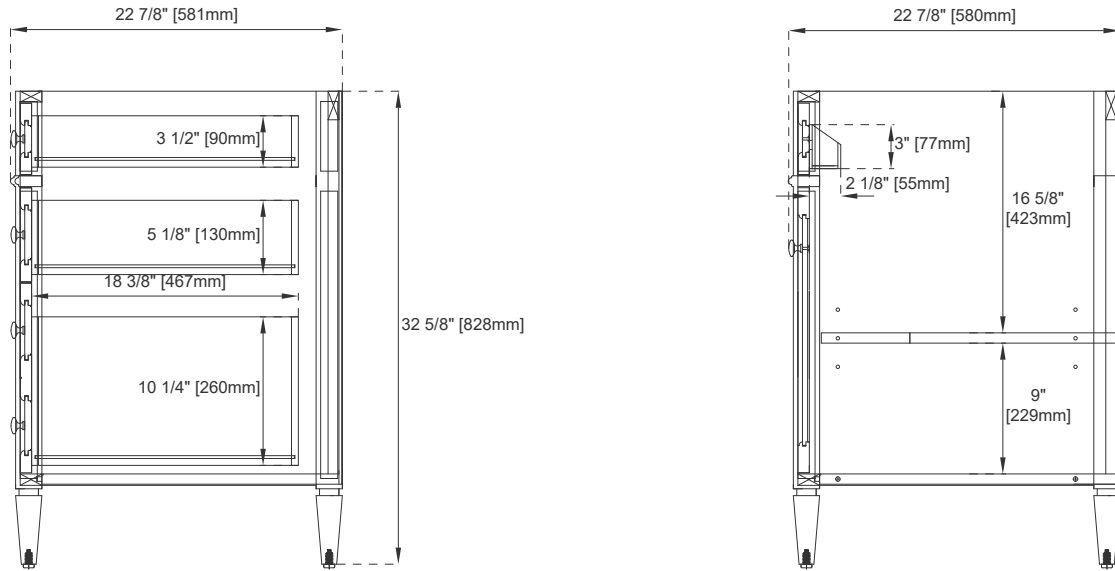

### Features and Materials

Solids: BKO/BNM/B W/SC/SGR/UGR/VBL-Yellow Poplar;  
SBR-Para Wood and Yellow Poplar  
Veneers: BNM-Birch; SBR-Para Wood  
Panels: Plywood  
Installation Type: Floor Standing  
Number of Basins: One, with Optional 3cm Top  
Vanity Top Included: NO, Optional 3cm Tops Available with Sinks  
Optional Wooden Backsplash  
Basins Included: NO  
Overflow: Yes, Front Facing  
Number of Doors: One  
Number of Drawers: Six  
Number of Tip Outs: One  
Assembly Type: Installation of Optional 3cm Top with Sink  
Drawer Box Material and Construction: 12mm Plywood/English Dovetail Joinery  
Hardware Material and Finish: Zinc Alloy in Satin Nickel Color  
Fits Drain Hole Size: 1 3/4"  
Full Extension, Soft Close Glides  
European Soft Close Hinges  
Aluminum Laminate Drawer Liners  
Adjustable Levelers

### Dimension

Width: 59-3/4"  
Depth: 22-7/8"  
Height: 32-5/8"  
Rough-In Height: 21-1/2"

Top View 1

Knob

Front View

All dimensions are nominal

Side View

Back View

All dimensions are nominal