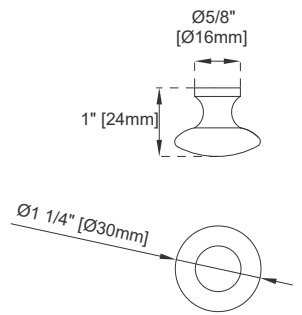

### Features and Materials

Solids: BKO/BNM/B W/SC/SGR/UGR/VBL-Yellow Poplar;  
SBR-Para Wood and Yellow Poplar  
Veneers: BNM-Birch; SBR-Para Wood  
Panels: Plywood  
Installation Type: Floor Standing  
Number of Basins: One, with Optional 3cm Top  
Vanity Top Included: NO, Optional 3cm Tops Available with Sinks  
Optional Wooden Backsplash  
Basins Included: NO  
Overflow: Yes, Front Facing  
Number of Doors: One  
Number of Drawers: Six  
Number of Tip Outs: One  
Assembly Type: Installation of Optional 3cm Top with Sink  
Drawer Box Material and Construction: 12mm Plywood/English Dovetail Joinery  
Hardware Material and Finish: Zinc Alloy in Satin Nickel Color  
Fits Drain Hole Size: 1 3/4"  
Full Extension, Soft Close Glides  
European Soft Close Hinges  
Aluminum Laminate Drawer Liners  
Adjustable Levelers

### Dimension

Width: 59-3/4"  
Depth: 22-7/8"  
Height: 32-5/8"  
Rough-In Height: 21-1/2"

Top View 1

Knob

Front View

All dimensions are nominal

Side View

Back View

All dimensions are nominal