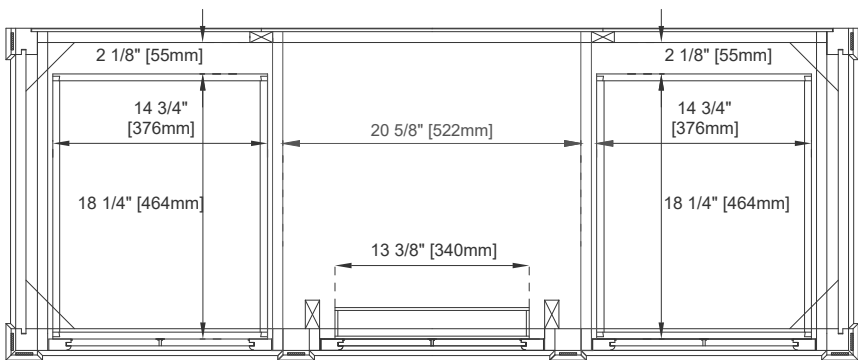

### Features and Materials

Solids: BKO/BNM/B W/SC/SGR/UGR/VBL-Yellow Poplar;  
SBR-Para Wood and Yellow Poplar  
Veneers: BNM-Birch; SBR-Para Wood  
Panels: Plywood  
Installation Type: Floor Standing  
Number of Basins: One, with Optional 3cm Top  
Vanity Top Included: NO, Optional 3cm Tops Available with Sinks  
Optional Wooden Backsplash  
Basins Included: NO  
Overflow: Yes, Front Facing  
Number of Doors: One  
Number of Drawers: Six  
Number of Tip Outs: One  
Assembly Type: Installation of Optional 3cm Top with Sink  
Drawer Box Material and Construction: 12mm Plywood/English Dovetail Joinery  
Hardware Material and Finish: Zinc Alloy in Satin Nickel Color  
Fits Drain Hole Size: 1 3/4"  
Full Extension, Soft Close Glides  
European Soft Close Hinges  
Aluminum Laminate Drawer Liners  
Adjustable Levelers

### Dimension

Width: 59-3/4"  
Depth: 22-7/8"  
Height: 32-5/8"  
Rough-In Height: 21-1/2"

Top View 1

Knob

Front View

All dimensions are nominal

Side View

Back View

All dimensions are nominal