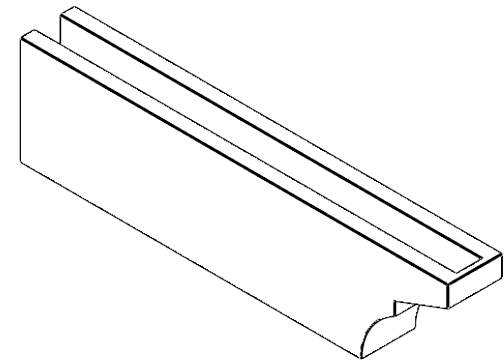

# ITEM NUMBER: RFTURO040X08000X32000X008MON00RCPR

4"W X 8"H X 32"L TIMBERTHANE ROUGH CEDAR MONTEREY FAUX WOOD OPEN RAFTER TAIL, 8"L  
END, PRIMED TAN **32"**

**SIDE PROFILE**

**FRONT PROFILE**

**ISOMETRIC**

GENERATED DATE : 03/02/2023

EKENA MILLWORK  
2300 WEST MAIN ST.  
CLARKSVILLE, TX 75426  
TOLL FREE: 866-607-0453  
WWW.EKENAMILLWORK.COM

**NOTES**

1. INSTALLATION TO BE COMPLETED IN ACCORDANCE WITH MANUFACTURER'S SPECIFICATIONS.
2. DRAWING MAY NOT BE TO SCALE
3. THIS DRAWING IS INTENDED FOR DESIGN AND PLANNING PURPOSES ONLY.
4. ALL INFORMATION CONTAINED HEREIN WAS CURRENT AT THE TIME OF DEVELOPMENT BUT MUST BE REVIEWED AND APPROVED BY THE PRODUCT MANUFACTURER TO BE CONSIDERED ACCURATE.
5. TIMBERTHANE ARCHITECTURAL PRODUCTS ARE MADE FROM HIGH DENSITY URETHANE AND COME FACTORY PRIMED