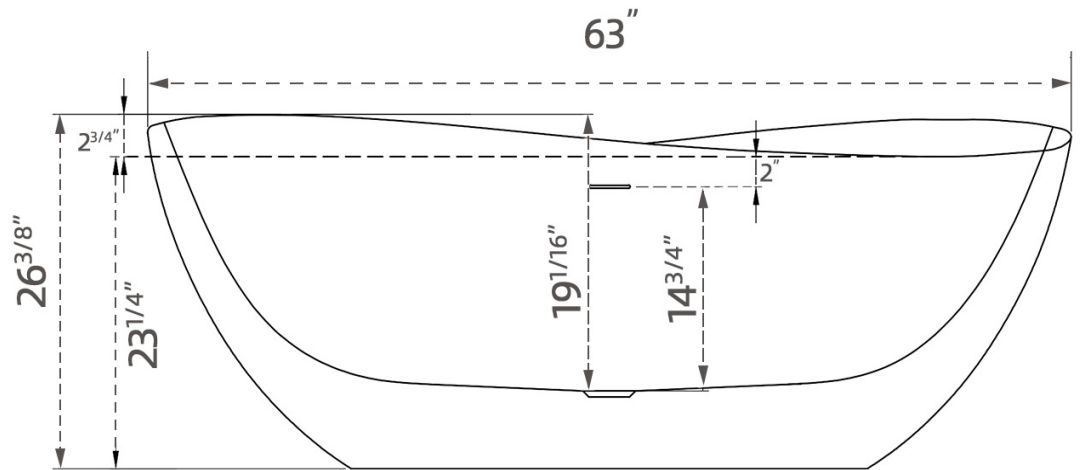

SIZE DETAILS

ACRYLIC BATHTUB

service@getprohome.com

626 679 3588

PRODUCT
INSTRUCTION
VIDEO

SIZE DETAILS

MODEL No.GP-373R-63MP

FRONT VIEW

TOP VIEW