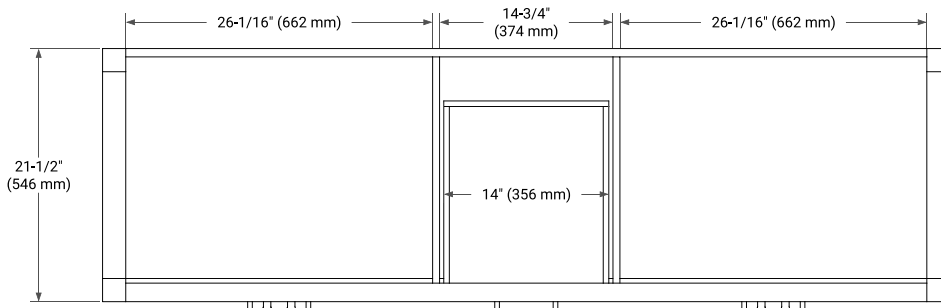

72" DOUBLE SINK BASE CABINET

BASE CABINET DIMENSIONS

72" W x 21.5" D x 33.5" H

FEATURES

- Solid wood frame with engineered wood panels
- Dovetail drawers and joints
- Soft closing doors & drawers

HARDWARE FINISHES*

Brushed Nickel   Satin Brass   Matte Black   Polished Chrome

Hardware comes preinstalled with the illustrated option. Other finishes are available on our online store if you prefer a different one.

AVAILABLE COLORS

White   Grey

FRONT VIEW

SIDE VIEW

PLAN VIEW