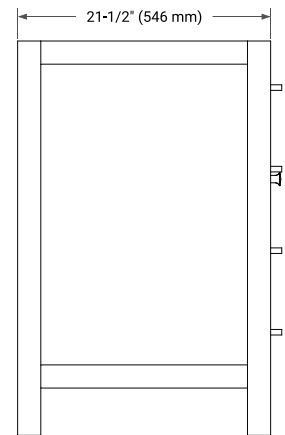

72" DOUBLE SINK BASE CABINET

BASE CABINET DIMENSIONS

72" W x 21.5" D x 33.5" H

FEATURES

- Solid wood frame with engineered wood panels
- Dovetail drawers and joints
- Soft closing doors & drawers

HARDWARE FINISHES*

Brushed Nickel   Satin Brass   Matte Black   Polished Chrome

Hardware comes preinstalled with the illustrated option. Other finishes are available on our online store if you prefer a different one.

AVAILABLE COLORS

White   Grey

FRONT VIEW

SIDE VIEW

PLAN VIEW