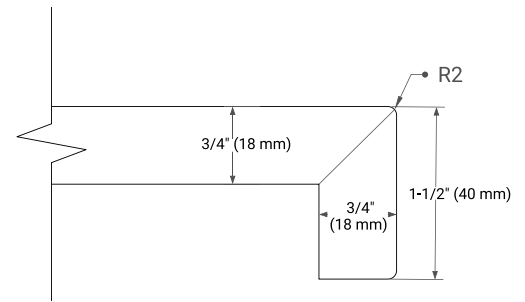

EDGE SIDE VIEW