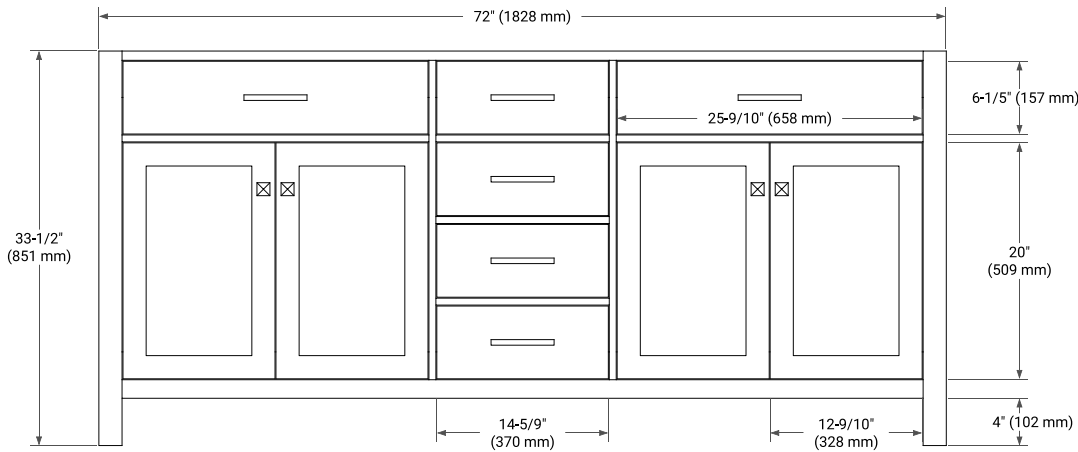

72" DOUBLE SINK BASE CABINET

BASE CABINET DIMENSIONS

72" W x 21.5" D x 33.5" H

FEATURES

- Solid wood frame with engineered wood panels
- Dovetail drawers and joints
- Soft closing doors & drawers

HARDWARE FINISHES*

Brushed Nickel   Satin Brass   Matte Black   Polished Chrome

Hardware comes preinstalled with the illustrated option. Other finishes are available on our online store if you prefer a different one.

AVAILABLE COLORS

White   Grey

FRONT VIEW

SIDE VIEW

PLAN VIEW