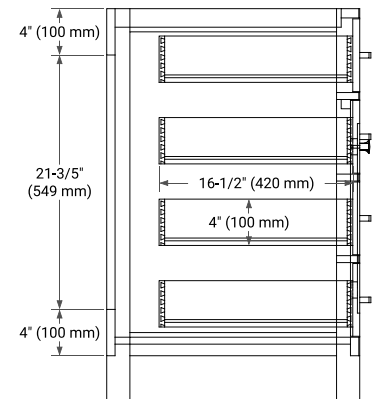

72" DOUBLE SINK BASE CABINET

BASE CABINET DIMENSIONS

72" W x 21.5" D x 33.5" H

FEATURES

- Solid wood frame with engineered wood panels
- Dovetail drawers and joints
- Soft closing doors & drawers

HARDWARE FINISHES*

Brushed Nickel   Satin Brass   Matte Black   Polished Chrome

Hardware comes preinstalled with the illustrated option. Other finishes are available on our online store if you prefer a different one.

AVAILABLE COLORS

White   Grey

FRONT VIEW

SIDE VIEW

PLAN VIEW