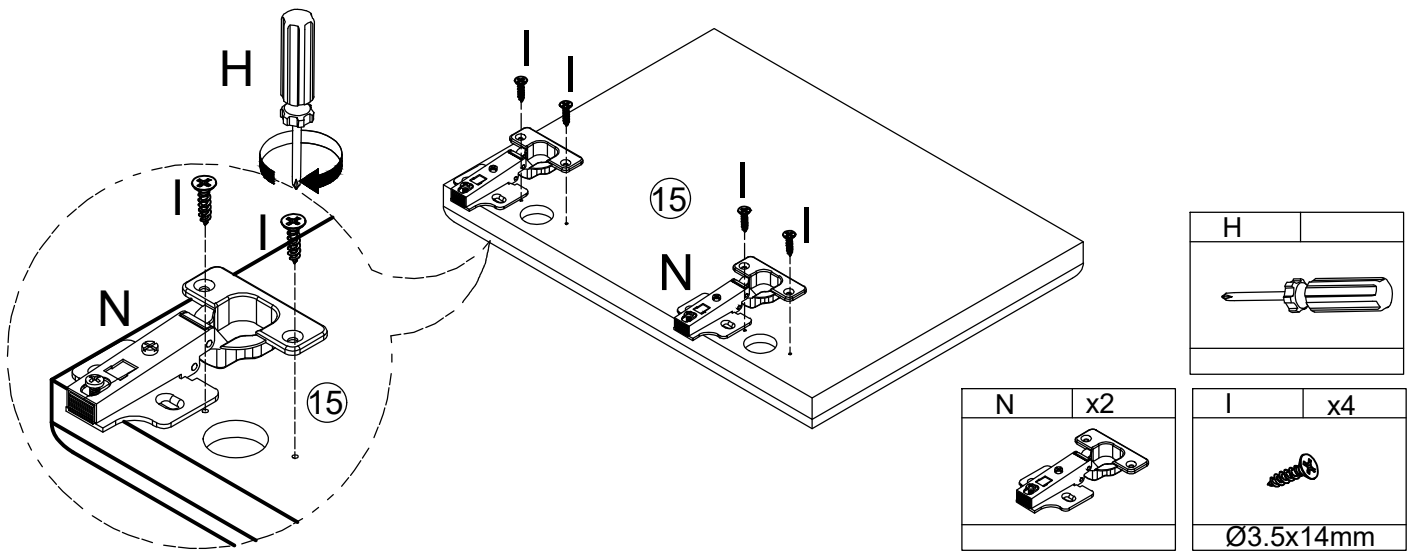

18

G	x1
	

H	
	

19

E	x6
	
Ø3x12mm	

O	x1
DL	
	
L300mm	

O	x1
DR	
	
L300mm	

H	
	

2X

Lamp touch switch

J		x2 set
J1	J3	J4
		
Anti-tip Hit	Wall plug	Screw M4*35

22

C	x8
	
Ø6x30mm	

23

D	x4	F	x4	H	
					
Ø4x35mm		Ø20mm			

24

25

D	x4	F	x4	H	
					
Ø4x35mm		Ø20mm			

26

27