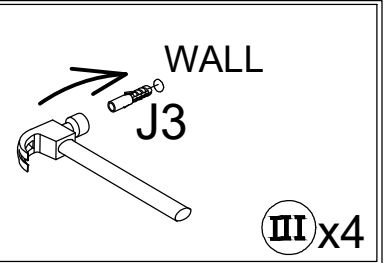

18

G	x1
	

H	
	

19

E	x6
	
Ø3x12mm	

O	x1
DL	
	
L300mm	

O	x1
DR	
	
L300mm	

H	
	

2X

Lamp touch switch

J		x2 set
J1	J3	J4
		
Anti-tip Hit	Wall plug	Screw M4*35

22

C	x8
	
Ø6x30mm	

23

D	x4	F	x4	H	
					
Ø4x35mm		Ø20mm			

24