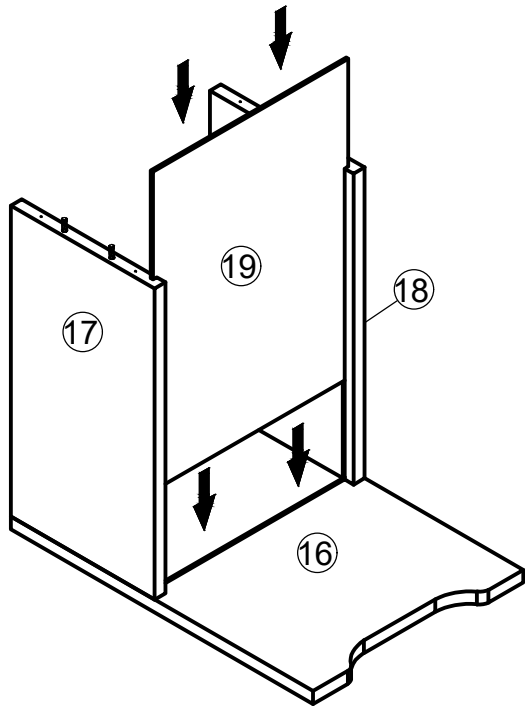

D	x12	H	
			
Ø4x35mm			

9

F	x24	C	x2
			
Ø20mm		Ø6x30mm	

10

A	x2
	
Ø6x35mm	
H	
	

11

B	x2
	
<p>Ø15x9mm</p>	

12

18

G	x1
	

H	
	

19

E	x6
	
Ø3x12mm	

O	x1
DL	
	
L300mm	

O	x1
DR	
	
L300mm	

H	
	

2X

Lamp touch switch

J		x2 set
J1	J3	J4
		
Anti-tip Hit	Wall plug	Screw M4*35

22

C	x8
	
Ø6x30mm	

23

D	x4	F	x4	H	
					
Ø4x35mm		Ø20mm			

24

25

D	x4	F	x4	H	
					
Ø4x35mm		Ø20mm			

26

27