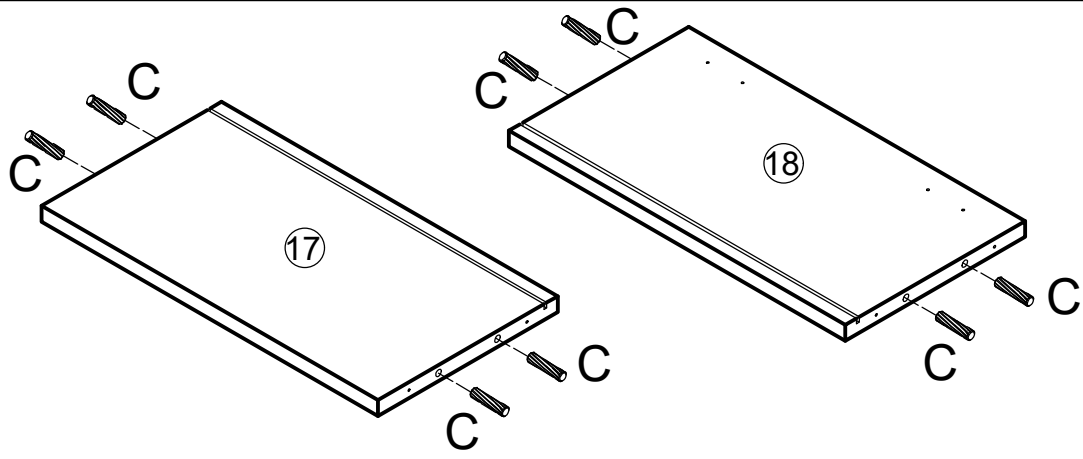

2X

Lamp touch switch

J		x2 set
J1	J3	J4
		
Anti-tip Hit	Wall plug	Screw M4*35

22

C	x8
	
Ø6x30mm	

23

D	x4	F	x4	H	
					
Ø4x35mm		Ø20mm			

24

25

D	x4	F	x4	H	
					
Ø4x35mm		Ø20mm			

26

27