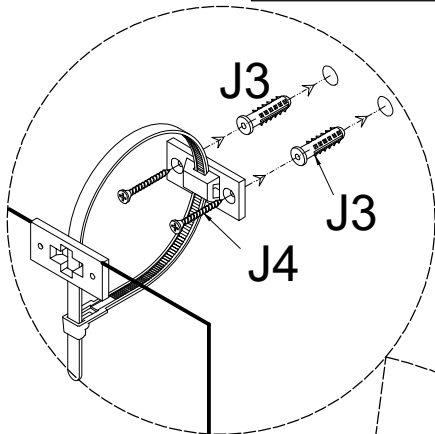

D	x7	H	
			
<p>Ø4x35mm</p>			

B	x2	F	x2
Ø15x9mm		Ø20mm	

B	x2	D	x3	H		K	x1	L	x2
									
Ø15x9mm		Ø4x35mm						Ø3.5x12mm	

M	x1	H	
J1	J	x2	J2
Anti-tip Hit		Screw M4*16	

16

D	x6	H	
Ø4x35mm			

17

A	x5		
Ø6x35mm			
B	x5		
Ø15x9mm			
H			

18

G	x1
	

H	
	

19

E	x6
	
Ø3x12mm	

O	x1
DL	
	
L300mm	

O	x1
DR	
	
L300mm	

H	
	

2X

Lamp touch switch

J		x2 set
J1	J3	J4
		
Anti-tip Hit	Wall plug	Screw M4*35

22

C	x8
	
Ø6x30mm	

23

D	x4	F	x4	H	
					
Ø4x35mm		Ø20mm			

24

25

D	x4	F	x4	H	
					
Ø4x35mm		Ø20mm			

26

27