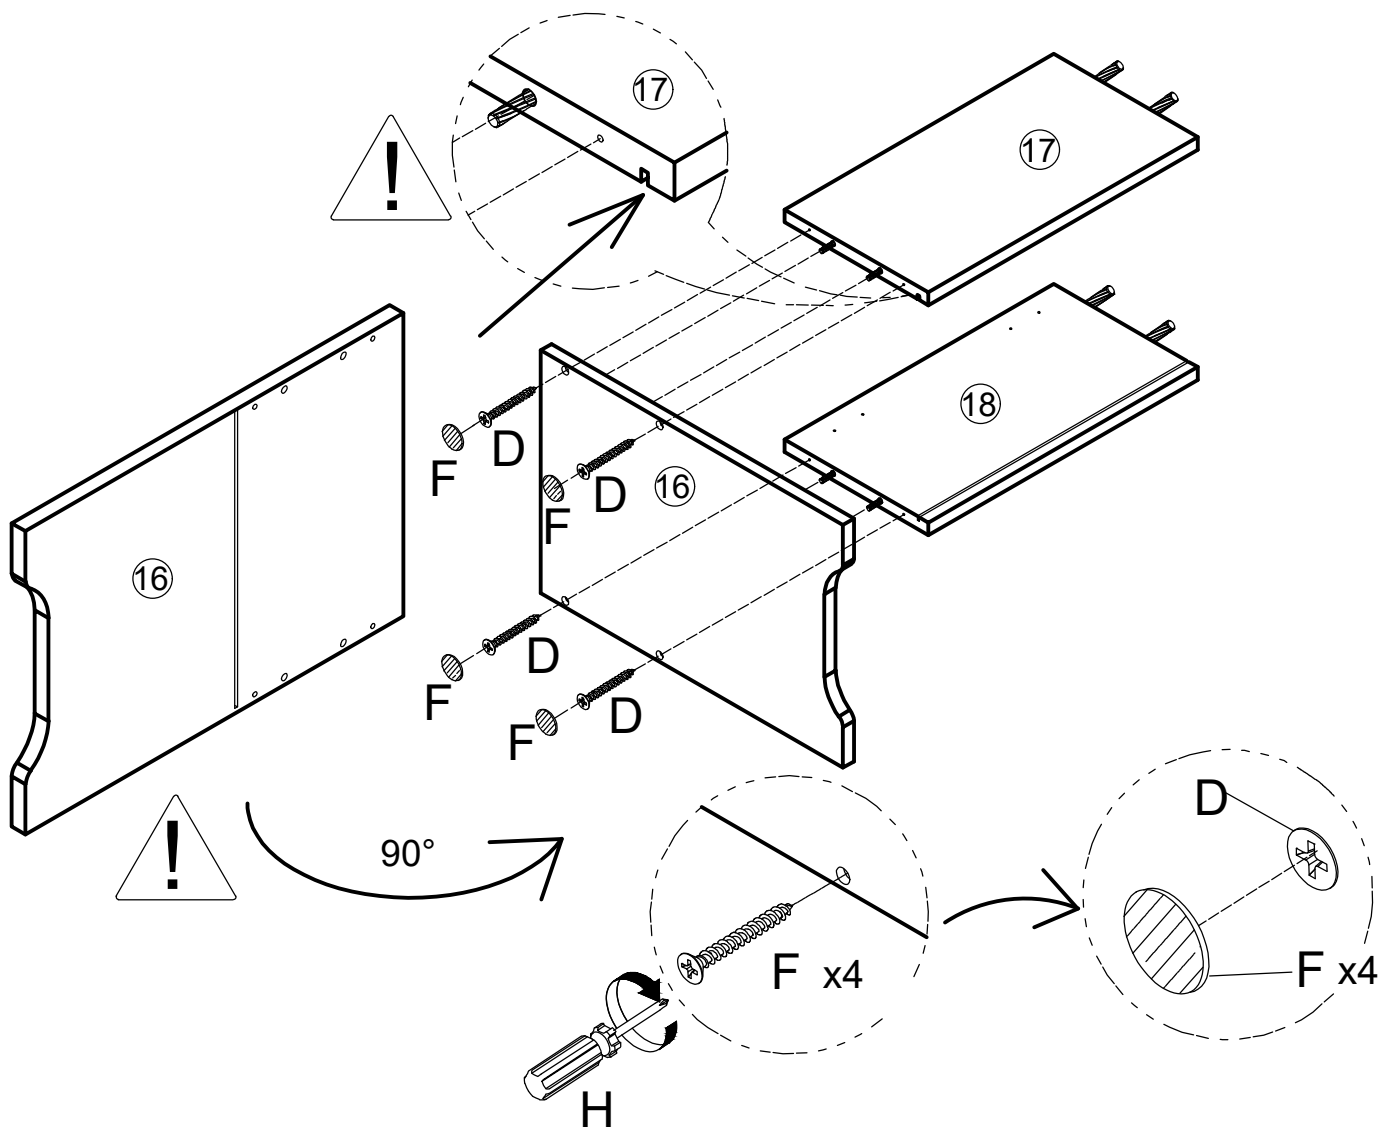

18

G	x1
	

H	
	

19

E	x6
	
Ø3x12mm	

O	x1
DL	
	
L300mm	

O	x1
DR	
	
L300mm	

H	
	

2X

Lamp touch switch

J		x2 set
J1	J3	J4
		
Anti-tip Hit	Wall plug	Screw M4*35

22

C	x8
	
Ø6x30mm	

23

D	x4	F	x4	H	
					
Ø4x35mm		Ø20mm			

24

25

D	x4	F	x4	H	
					
Ø4x35mm		Ø20mm			

26

27