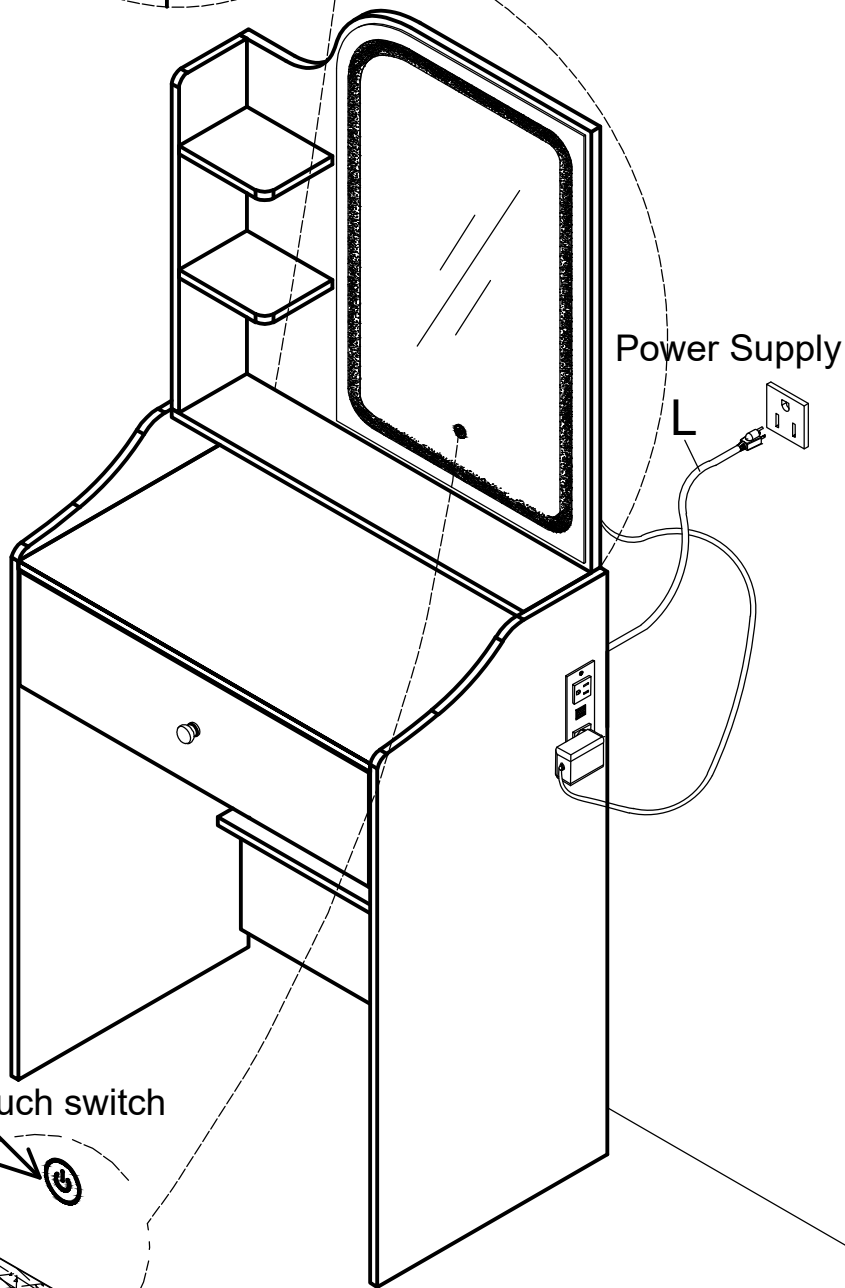

2X

Lamp touch switch

J		x2 set
J1	J3	J4
		
Anti-tip Hit	Wall plug	Screw M4*35

22

C	x8
	
Ø6x30mm	

23

D	x4	F	x4	H	
					
Ø4x35mm		Ø20mm			

24