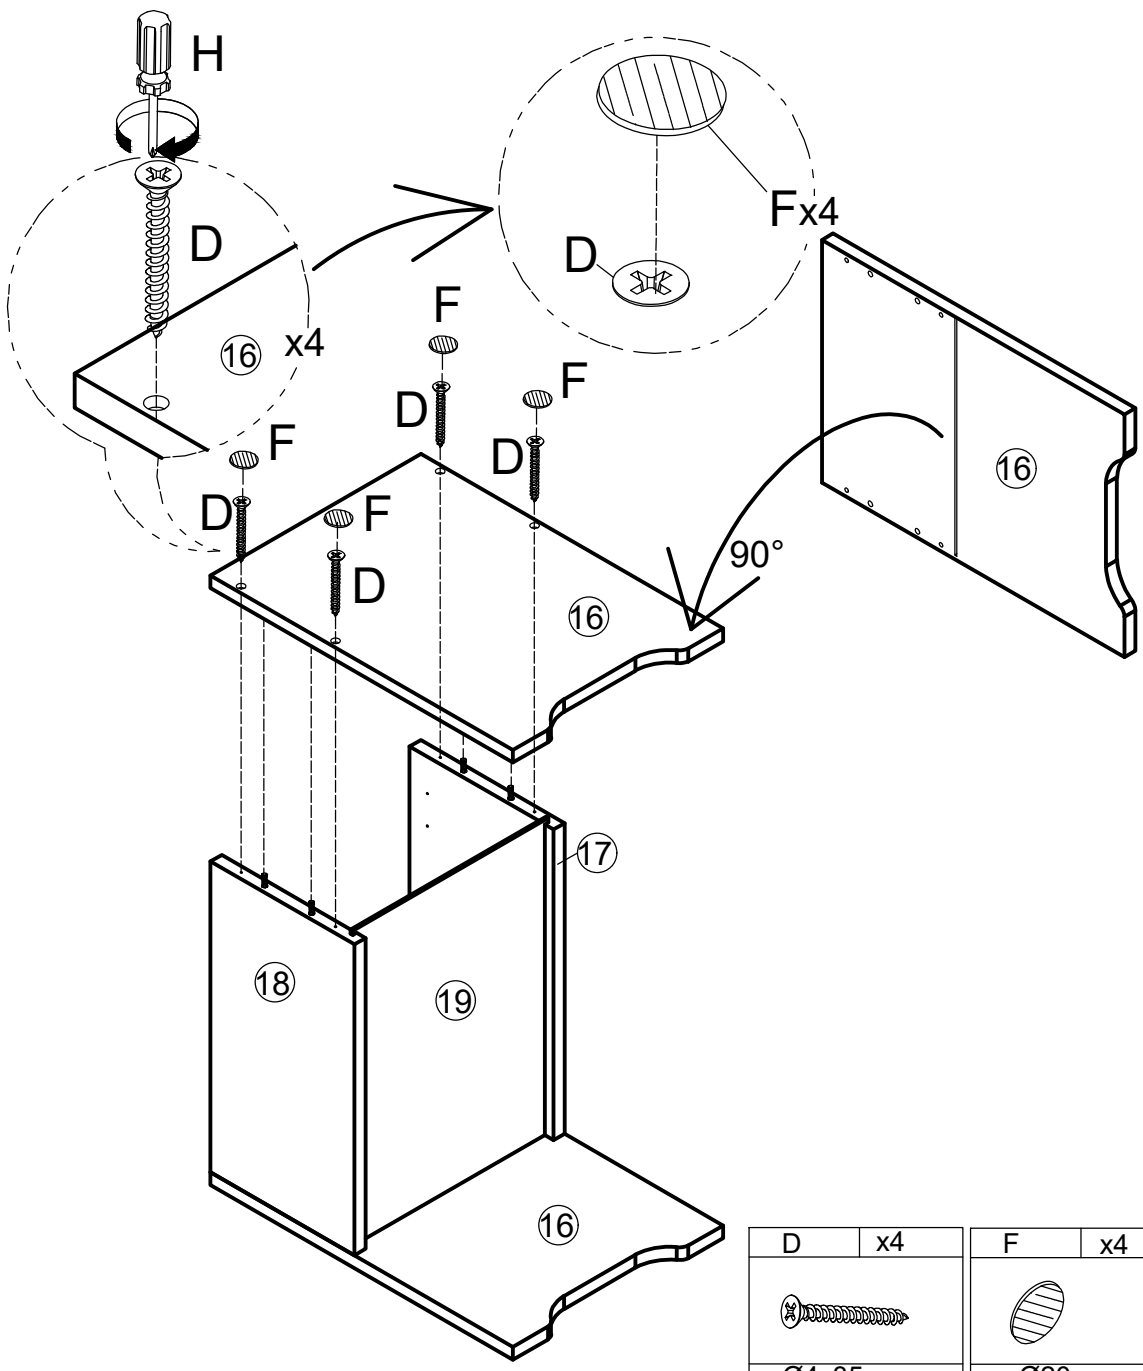

D	x12	H	
			
Ø4x35mm			

9

F	x24	C	x2
			
Ø20mm		Ø6x30mm	

10

A	x2
	
Ø6x35mm	
H	
	

11

B	x2
	
<p>Ø15x9mm</p>	

12

18

G	x1
	

H	
	

19

E	x6
	
Ø3x12mm	

O	x1
DL	
	
L300mm	

O	x1
DR	
	
L300mm	

H	
	

2X

Lamp touch switch

J		x2 set
J1	J3	J4
		
Anti-tip Hit	Wall plug	Screw M4*35

22

C	x8
	
Ø6x30mm	

23

D	x4	F	x4	H	
					
Ø4x35mm		Ø20mm			

24

25

D	x4	F	x4	H	
					
Ø4x35mm		Ø20mm			

26

27