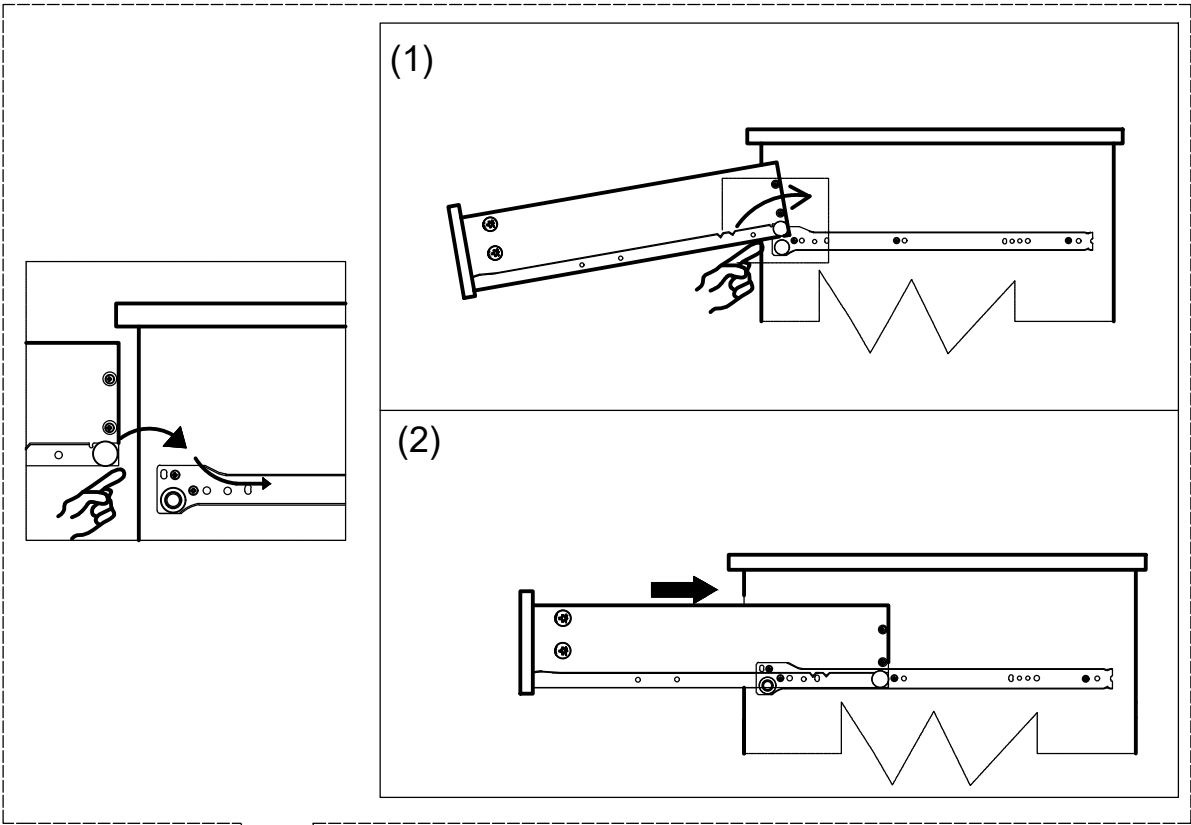

D	x7	H	
			
<p>Ø4x35mm</p>			

B	x2	F	x2
Ø15x9mm		Ø20mm	

B	x2	D	x3	H		K	x1	L	x2
									
Ø15x9mm		Ø4x35mm						Ø3.5x12mm	

M	x1	H	
J1	J	x2	J2
Anti-tip Hit		Screw M4*16	

16

D	x6	H	
Ø4x35mm			

17

A	x5		
Ø6x35mm			
B	x5		
Ø15x9mm			
H			

18

G	x1
	

H	
	

19

E	x6
	
Ø3x12mm	

O	x1
DL	
	
L300mm	

O	x1
DR	
	
L300mm	

H	
	

2X

Lamp touch switch

J		x2 set
J1	J3	J4
		
Anti-tip Hit	Wall plug	Screw M4*35

22

C	x8
	
Ø6x30mm	

23

D	x4	F	x4	H	
					
Ø4x35mm		Ø20mm			

24

25

D	x4	F	x4	H	
					
Ø4x35mm		Ø20mm			

26

27