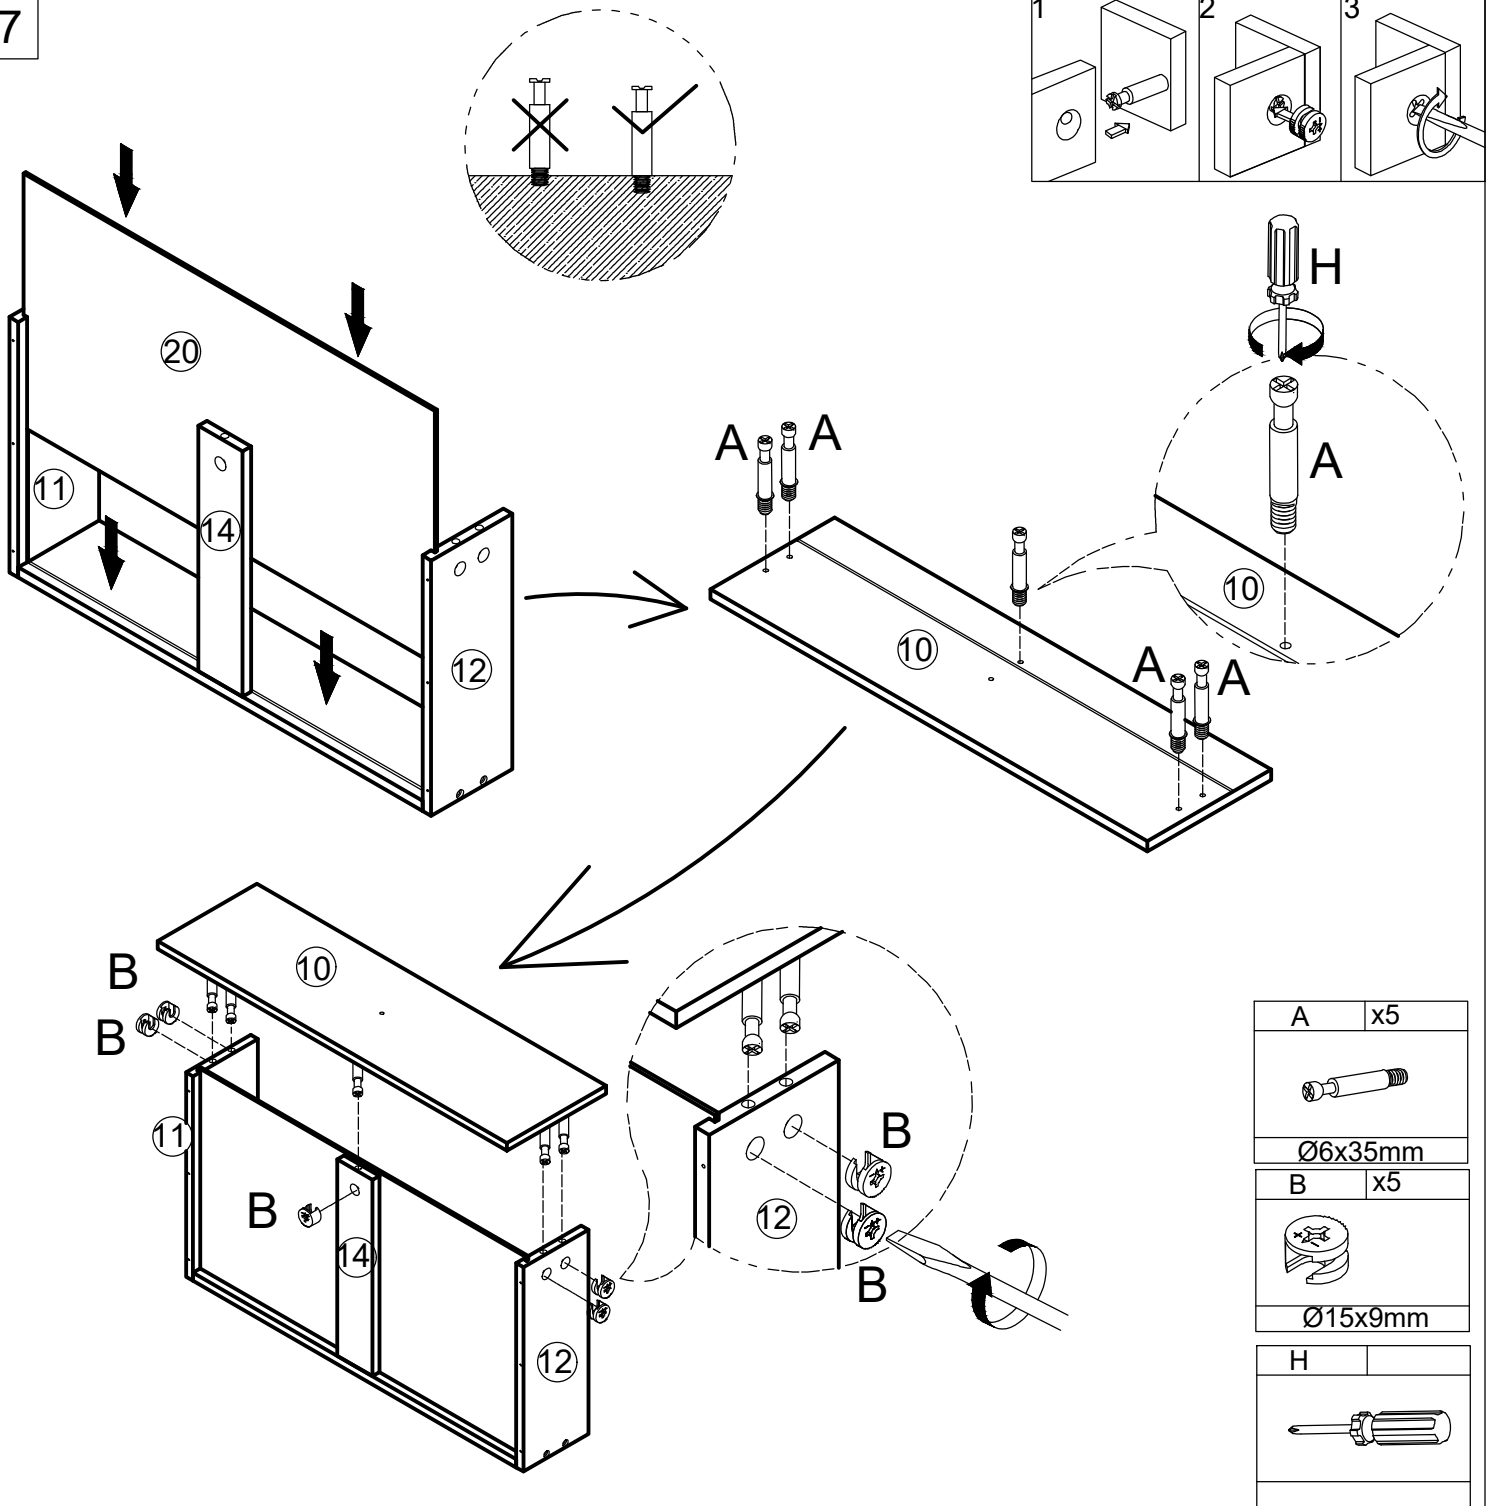

D	x12	H	
			
Ø4x35mm			

9

F	x24	C	x2
			
Ø20mm		Ø6x30mm	

10

A	x2
	
Ø6x35mm	
H	
	

11

B	x2
	
<p>Ø15x9mm</p>	

12

D	x7	H	
			
<p>Ø4x35mm</p>			

B	x2	F	x2
Ø15x9mm		Ø20mm	

B	x2	D	x3	H		K	x1	L	x2
									
Ø15x9mm		Ø4x35mm						Ø3.5x12mm	

M	x1	H	
J1	J	x2	J2
Anti-tip Hit		Screw M4*16	

16

D	x6	H	
Ø4x35mm			

17

A	x5		
Ø6x35mm			
B	x5		
Ø15x9mm			
H			

18

G	x1
	

H	
	

19

E	x6
	
Ø3x12mm	

O	x1
DL	
	
L300mm	

O	x1
DR	
	
L300mm	

H	
	

2X

Lamp touch switch

J		x2 set
J1	J3	J4
		
Anti-tip Hit	Wall plug	Screw M4*35

22

C	x8
	
Ø6x30mm	

23

D	x4	F	x4	H	
					
Ø4x35mm		Ø20mm			

24