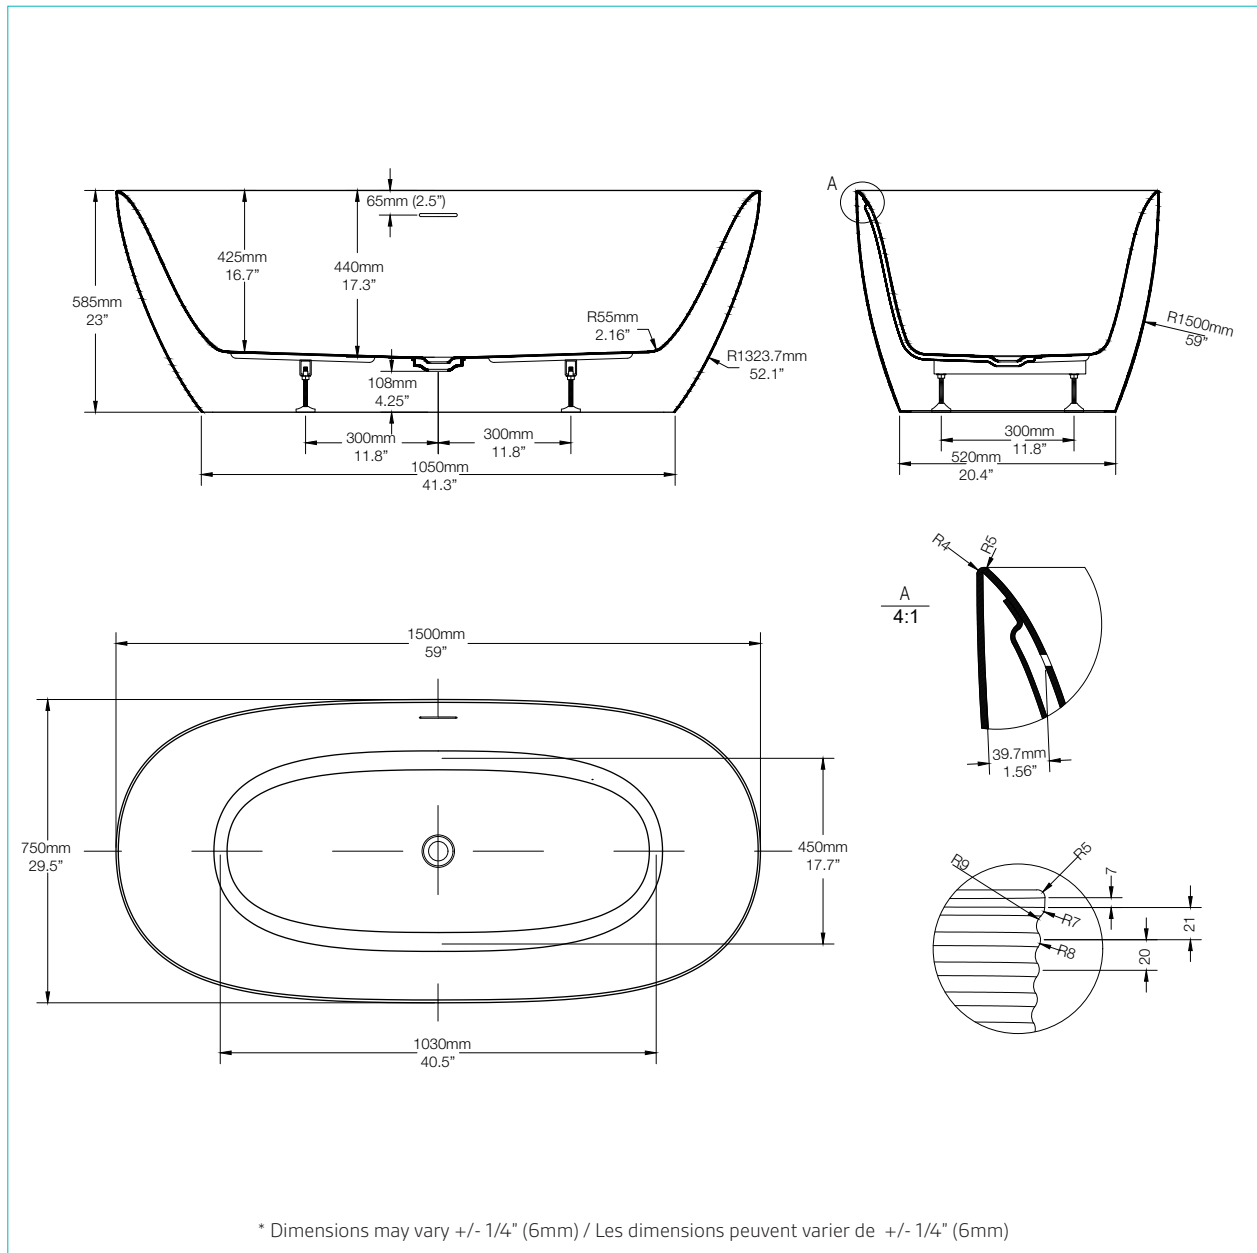

**FREESTANDING  
BATHTUBS**

**BAINOIRES  
AUTOPORTANTES**

DIMENSIONS		WEIGHT POIDS	MATERIAL MATERIEL	OVERFLOW HEIGHT HAUTEUR DU TROP-PLEIN	WATER CAPACITY CAPACITÉ DE L'EAU
59 x 29.5 x 23" 1500 x 750 x 585 mm		73 lbs 33 Kg	Acrylic Acrylique	14.7" 375mm	59 gal 233 lts
FINISH FINITION	DRAIN LOCATION LOCATION DU DRAIN	PIECES PIÈCES	<b>COMPLIANCE CERTIFICATIONS:</b> Uniform Plumbing Code National Plumbing Code of Canada CSA B45.5-17/IAPMO Z124-2017		
White Blanc	Center Centré	1 pc			

Linear overflow  
*Trop plein linéaire*

cUPC Certified  
*Certifié cUPC*

Freestanding installation  
*Installation autoportante*

Adjustable feet  
*Pieds ajustables*