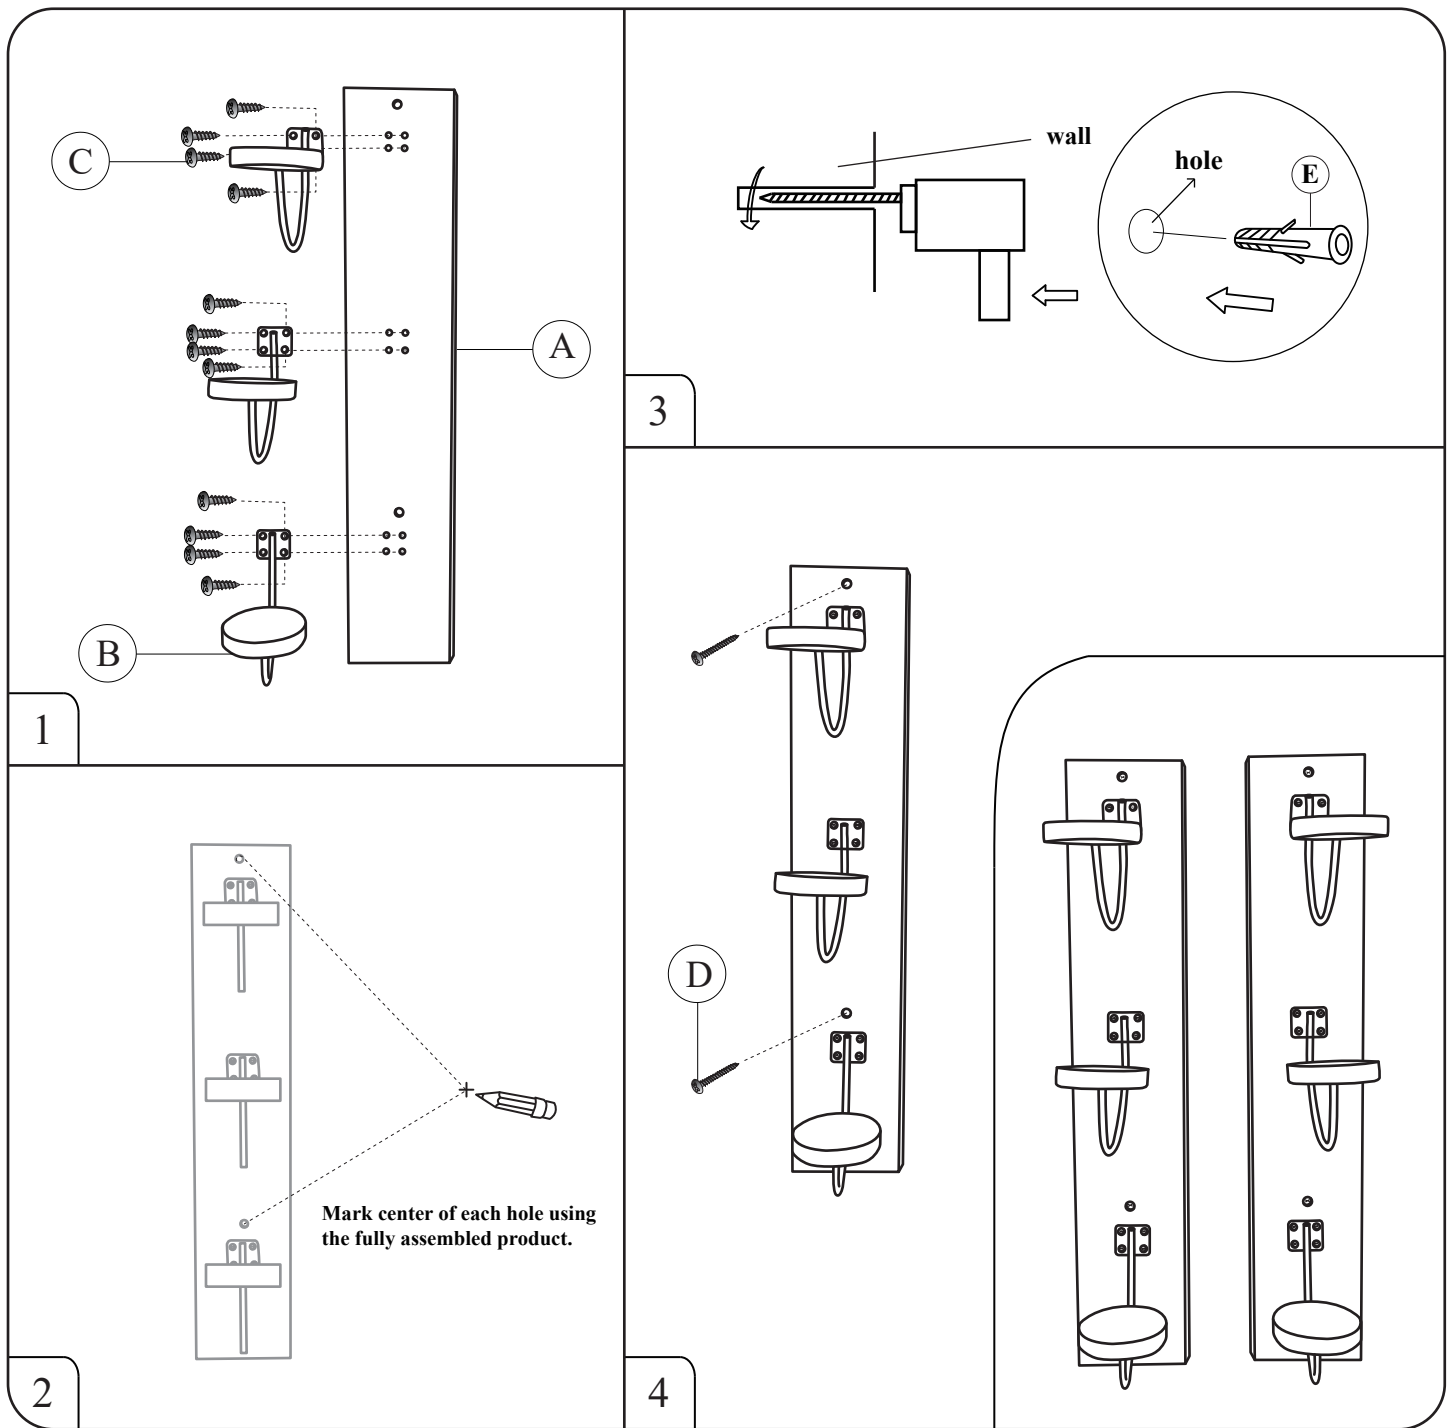

Rustic Torched Wood & Metal Wall Mounted Hat Rack

No.	A	B	C	D	E
Part					
Pcs	2	6	24	4	4