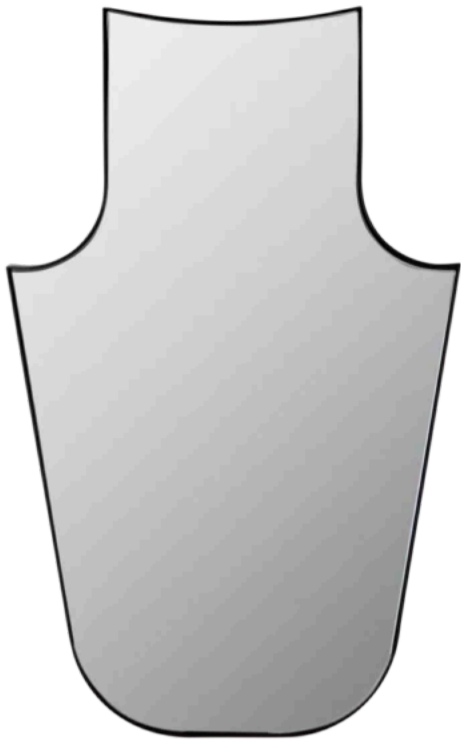

# NOIR

## Konstance Mirror

SKU: GMIR185MTB

Dimensions

23W x 2D x 37H

Weight (lbs)

26

Material

Industrial Steel, Mirror