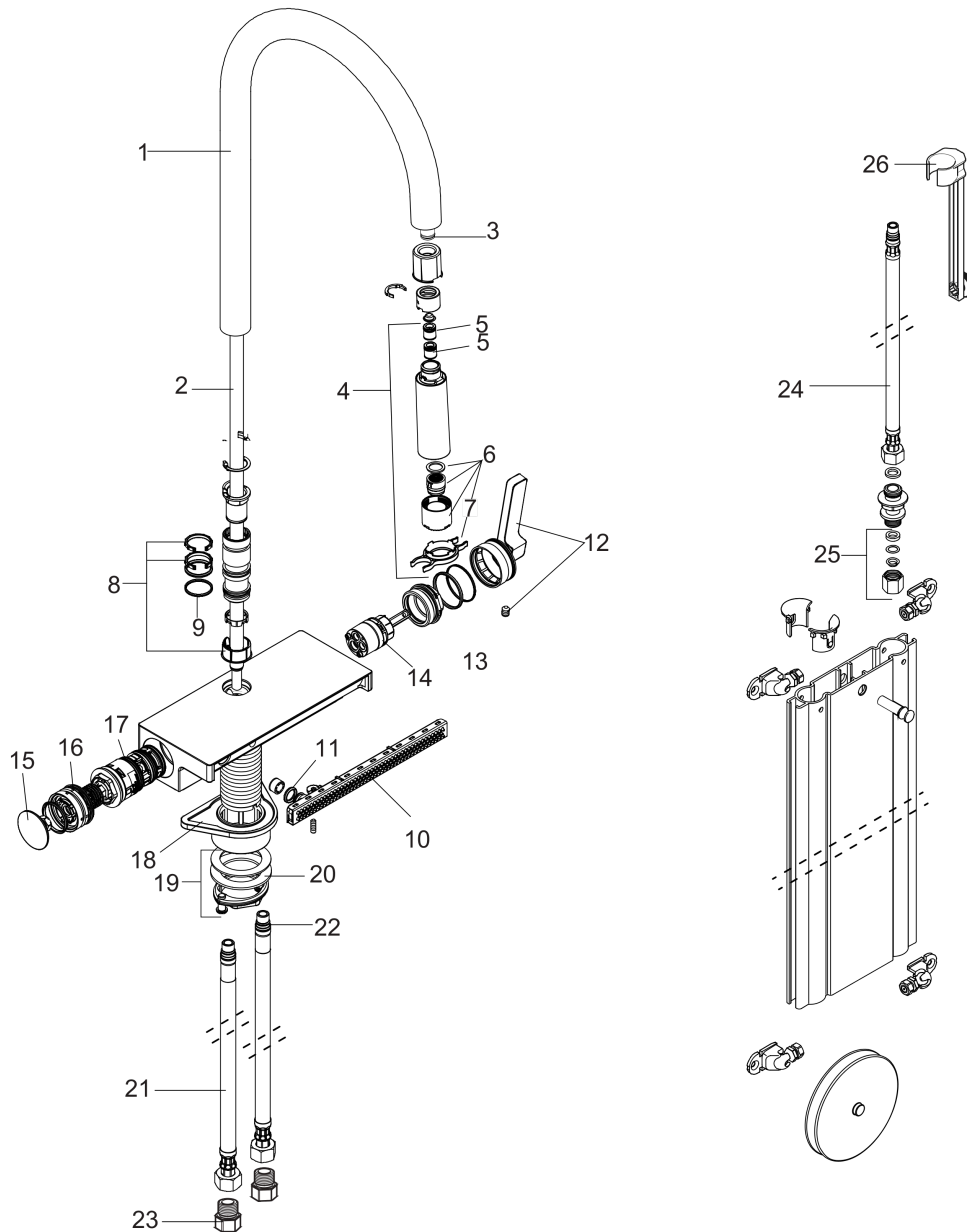

**Aquno Select**

**HighArc Kitchen Faucet, 3-Spray Pull-Down with sBox, 1.75 GPM**

Finishes : **matte black** Part no. : **73831671**

**Description**

**Features**

- Consists of: Single lever kitchen mixer, hose box
- Swivel range adjustable in 3 steps: 60°, 110° or 150°
- Laminar spray, needle spray, SatinFlow
- Change between SatinFlow and pull-out sprayer at the touch of a button
- Toggle spray diverter
- MagFit magnetic sprayhead docking
- deck mounted, recommendation: the middle of tap hole drilling should be max. 50 mm from the back side of of the bowl
- Flow: 1.75 GPM (6.6 L/Min)
- Ceramic cartridge
- 3/8" connections
- Integrated double backflow prevention
- sBox for smooth, protected hose guidance in the cabinet
- extension length up to 30" (76cm)
- 1 3/8" Mounting hole required, recommendation: the middle of tap hole drilling should be max. 50 mm from the back side of of the bowl

## Aquno Select

HighArc Kitchen Faucet, 3-Spray Pull-Down with sBox, 1.75 GPM

Finishes : **matte black** Part no. : **73831671**

### Spare parts list

Year of production: >06/20

Pos.	Description	Part no.	Price	PU
1	spout cpl.	93779670	-	1
2	hose	93754000	-	1
3	O-ring 8x2	98112000	-	1
4	handspray	93778671	-	1
5	non return valve DW 10	96456000	-	1
6	spray former	93342001	-	1
7	service tool	95910000	-	1
8	set of lever collars	98365000	-	1
9	O-ring 19x2	98426000	-	1
10	spray head cpl.	93781670	-	1
11	O-ring 10x2	98170000	-	1
12	handle	93776670	-	1
13	nut	92926000	-	1
14	cartridge, assy	93183000	-	1
15	cover	93777670	-	1
16	spring with sleeve	93782000	-	1
17	selector assy	93558000	-	1
18	support	97523000	-	1
19	fixing set (Ø 34)	95049000	-	1
20	lever collar	97548000	-	1
21	connection hose 900 mm M10x1 G3/8	93780000	-	1
22	O-ring 8x1,75	97827000	-	1
23	adapter for connection hose	88802000	-	1
24	connection hose 450 mm M10x1 G3/8	96507000	-	1
25	squeezing connection	96099000	-	1
26	extension set	43333000	-	1