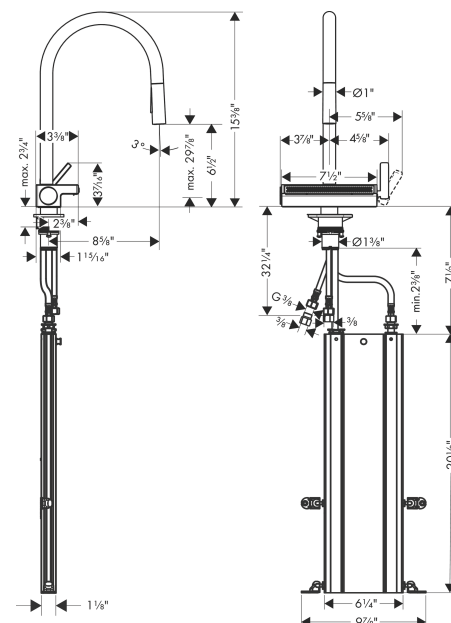

**Aquno Select**

**HighArc Kitchen Faucet, 3-Spray Pull-Down with sBox, 1.75 GPM**

Finishes : **matte black** Part no. : **73831671**

**Description**

**Features**

- Consists of: Single lever kitchen mixer, hose box
- Swivel range adjustable in 3 steps: 60°, 110° or 150°
- Laminar spray, needle spray, SatinFlow
- Change between SatinFlow and pull-out sprayer at the touch of a button
- Toggle spray diverter
- MagFit magnetic sprayhead docking
- deck mounted, recommendation: the middle of tap hole drilling should be max. 50 mm from the back side of of the bowl
- Flow: 1.75 GPM (6.6 L/Min)
- Ceramic cartridge
- 3/8" connections
- Integrated double backflow prevention
- sBox for smooth, protected hose guidance in the cabinet
- extension length up to 30" (76cm)
- 1 3/8" Mounting hole required, recommendation: the middle of tap hole drilling should be max. 50 mm from the back side of of the bowl

**Aquno Select**

**HighArc Kitchen Faucet, 3-Spray Pull-Down with sBox, 1.75 GPM**

Finishes : **matte black** Part no. : **73831671**

**Exploded drawing**

Year of production: >06/20

### Spare parts list

Year of production: >06/20

Pos.	Description	Part no.	Price	PU
1	spout cpl.	93779670	-	1
2	hose	93754000	-	1
3	O-ring 8x2	98112000	-	1
4	handspray	93778671	-	1
5	non return valve DW 10	96456000	-	1
6	spray former	93342001	-	1
7	service tool	95910000	-	1
8	set of lever collars	98365000	-	1
9	O-ring 19x2	98426000	-	1
10	spray head cpl.	93781670	-	1
11	O-ring 10x2	98170000	-	1
12	handle	93776670	-	1
13	nut	92926000	-	1
14	cartridge, assy	93183000	-	1
15	cover	93777670	-	1
16	spring with sleeve	93782000	-	1
17	selector assy	93558000	-	1
18	support	97523000	-	1
19	fixing set (Ø 34)	95049000	-	1
20	lever collar	97548000	-	1
21	connection hose 900 mm M10x1 G3/8	93780000	-	1
22	O-ring 8x1,75	97827000	-	1
23	adapter for connection hose	88802000	-	1
24	connection hose 450 mm M10x1 G3/8	96507000	-	1
25	squeezing connection	96099000	-	1
26	extension set	43333000	-	1