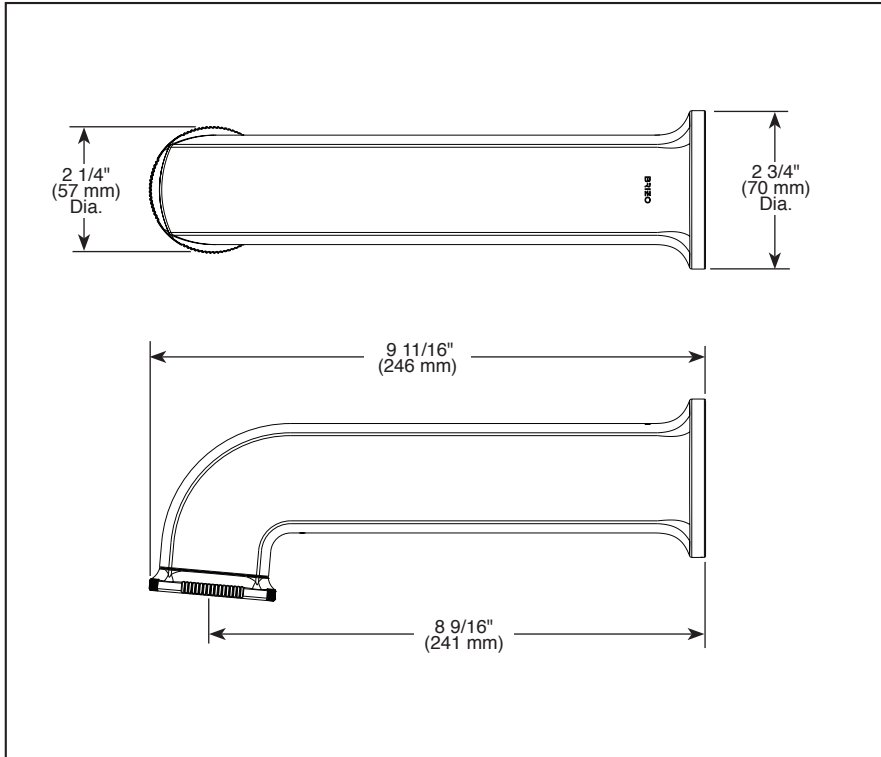

COMPLIES WITH:

- ASME A112.18.1 / CSA B125.1

▲ Designate Proper Finish Suffix