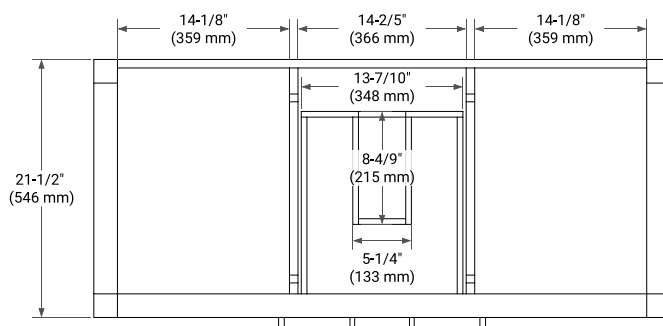

48" SINGLE SINK BASE CABINET

BASE CABINET DIMENSIONS

48" W x 21.5" D x 34.5" H

FEATURES

- Solid wood frame & plywood panels
- Dovetail drawers and joints
- Soft closing doors & drawers

HARDWARE FINISHES*

Brushed Nickel Satin Brass Matte Black Polished Chrome

49" SINGLE OVAL SINK COUNTERTOP WITH 1.5 IN. THICKNESS

OVERALL DIMENSIONS

49" W x 22" D x 1.5" H

COUNTERTOP OPTIONS

Carrara Marble

White Quartz

FEATURES

- Solid countertop with mitered edges & seams
- Undermount white oval sink
- Pre-drilled for 8" widespread faucet

INCLUDED

- Countertop
- Matching Backsplash
- Oval Sink

COUNTERTOP PLAN VIEW

EDGE SIDE VIEW

THREE DIMENSIONAL COUNTERTOP VIEW