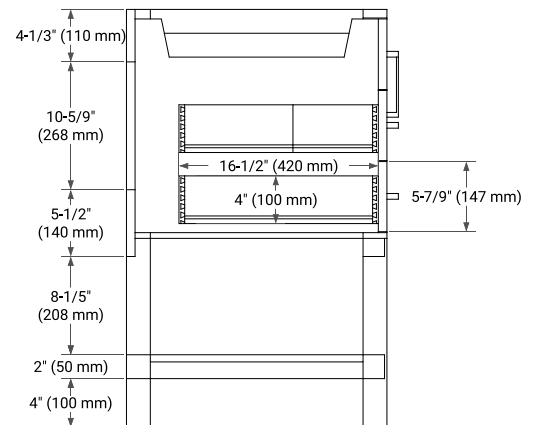

48" SINGLE SINK BASE CABINET

BASE CABINET DIMENSIONS

48" W x 21.5" D x 34.5" H

FEATURES

- Solid wood frame & plywood panels
- Dovetail drawers and joints
- Soft closing doors & drawers

HARDWARE FINISHES*

Brushed Nickel Satin Brass Matte Black Polished Chrome

49" SINGLE OVAL SINK COUNTERTOP WITH 1.5 IN. THICKNESS

OVERALL DIMENSIONS

49" W x 22" D x 1.5" H

COUNTERTOP OPTIONS

Carrara Marble

White Quartz

FEATURES

- Solid countertop with mitered edges & seams
- Undermount white oval sink
- Pre-drilled for 8" widespread faucet

INCLUDED

- Countertop
- Matching Backsplash
- Oval Sink

COUNTERTOP PLAN VIEW

EDGE SIDE VIEW

THREE DIMENSIONAL COUNTERTOP VIEW