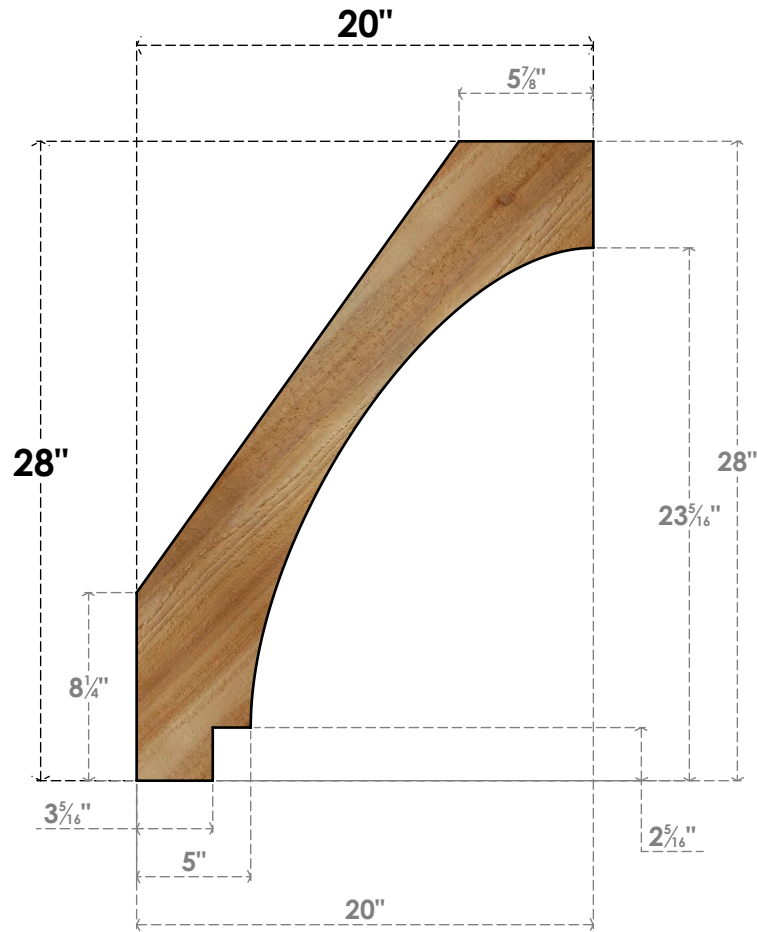

# BRC06X20X28IMP00RWR

6"W X 20"D X 28"H IMPERIAL ROUGH SAWN BRACE, WESTERN RED CEDAR

**SIDE**

**FRONT**

EKENA MILLWORK  
 2300 WEST MAIN ST.  
 CLARKSVILLE, TX 75426  
 TOLL FREE: 866-607-0453  
 WWW.EKENAMILLWORK.COM

**NOTES**

1. INSTALLATION TO BE COMPLETED IN ACCORDANCE WITH MANUFACTURER'S SPECIFICATIONS.
2. DRAWING MAY NOT BE TO SCALE
3. THIS DRAWING IS INTENDED FOR DESIGN AND PLANNING PURPOSES ONLY.
4. ALL INFORMATION CONTAINED HEREIN WAS CURRENT AT THE TIME OF DEVELOPMENT BUT MUST BE REVIEWED AND APPROVED BY THE PRODUCT MANUFACTURER TO BE CONSIDERED ACCURATE.
5. PRODUCTS ARE NOT KILN DRIED. THIS ITEM IS UNIQUE AND WILL CONTAIN THE NATURAL VARIATIONS THAT THE WOOD SPECIES OFFERS. THIS MAY RESULT IN VARIATIONS UP TO 1/4"