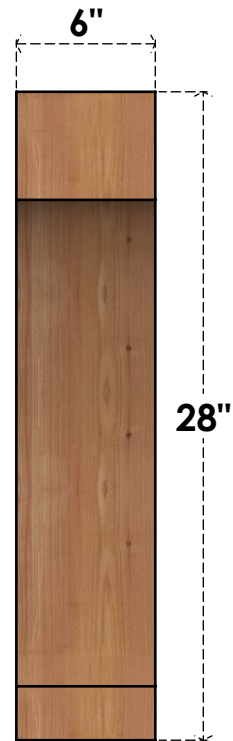

# BRC06X20X28IMP00RWR

6"W X 20"D X 28"H IMPERIAL ROUGH SAWN BRACE, WESTERN RED CEDAR

**SIDE**

**FRONT**

EKENA MILLWORK  
 2300 WEST MAIN ST.  
 CLARKSVILLE, TX 75426  
 TOLL FREE: 866-607-0453  
 WWW.EKENAMILLWORK.COM

**NOTES**

1. INSTALLATION TO BE COMPLETED IN ACCORDANCE WITH MANUFACTURER'S SPECIFICATIONS.
2. DRAWING MAY NOT BE TO SCALE
3. THIS DRAWING IS INTENDED FOR DESIGN AND PLANNING PURPOSES ONLY.
4. ALL INFORMATION CONTAINED HEREIN WAS CURRENT AT THE TIME OF DEVELOPMENT BUT MUST BE REVIEWED AND APPROVED BY THE PRODUCT MANUFACTURER TO BE CONSIDERED ACCURATE.
5. PRODUCTS ARE NOT KILN DRIED. THIS ITEM IS UNIQUE AND WILL CONTAIN THE NATURAL VARIATIONS THAT THE WOOD SPECIES OFFERS. THIS MAY RESULT IN VARIATIONS UP TO 1/4"