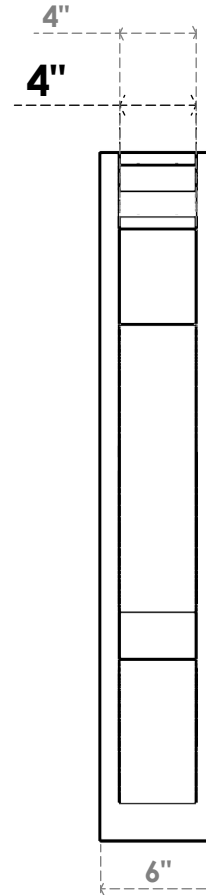

ITEM NUMBER: OUTUROC040X060X28000X36000X040X020X040BOA04RCPR

4"W TOP X 6"W BACK X 28"D X 36"H X 4"T TOP X 2"T BACK TIMBERTHANE ROUGH CEDAR BALBOA FAUX WOOD OPEN OUTLOOKER, TRADITIONAL TOP AND BLOCK BACK, 4"W CLOSED BRACE, PRIMED TAN

SIDE PROFILE

FRONT PROFILE

ISOMETRIC

GENERATED DATE : 07/05/2023

EKENA MILLWORK
2300 WEST MAIN ST.
CLARKSVILLE, TX 75426
TOLL FREE: 866-607-0453
WWW.EKENAMILLWORK.COM

NOTES

1. INSTALLATION TO BE COMPLETED IN ACCORDANCE WITH MANUFACTURER'S SPECIFICATIONS.
2. DRAWING MAY NOT BE TO SCALE
3. THIS DRAWING IS INTENDED FOR DESIGN AND PLANNING PURPOSES ONLY.
4. ALL INFORMATION CONTAINED HEREIN WAS CURRENT AT THE TIME OF DEVELOPMENT BUT MUST BE REVIEWED AND APPROVED BY THE PRODUCT MANUFACTURER TO BE CONSIDERED ACCURATE.
5. TIMBERTHANE ARCHITECTURAL PRODUCTS ARE MADE FROM HIGH DENSITY URETHANE AND COME FACTORY PRIMED