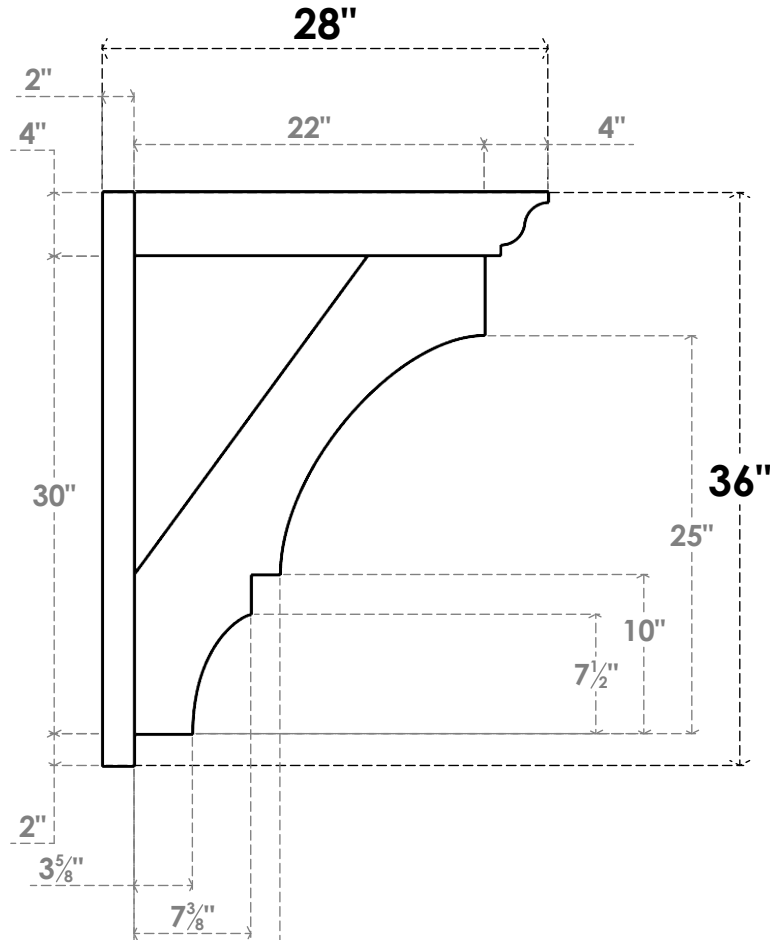

ITEM NUMBER: OUTUROC040X060X28000X36000X040X020X040BOA04RCPR

4"W TOP X 6"W BACK X 28"D X 36"H X 4"T TOP X 2"T BACK TIMBERTHANE ROUGH CEDAR BALBOA FAUX WOOD OPEN OUTLOOKER, TRADITIONAL TOP AND BLOCK BACK, 4"W CLOSED BRACE, PRIMED TAN

SIDE PROFILE

FRONT PROFILE

ISOMETRIC

GENERATED DATE : 07/05/2023

EKENA MILLWORK
2300 WEST MAIN ST.
CLARKSVILLE, TX 75426
TOLL FREE: 866-607-0453
WWW.EKENAMILLWORK.COM

NOTES

1. INSTALLATION TO BE COMPLETED IN ACCORDANCE WITH MANUFACTURER'S SPECIFICATIONS.
2. DRAWING MAY NOT BE TO SCALE
3. THIS DRAWING IS INTENDED FOR DESIGN AND PLANNING PURPOSES ONLY.
4. ALL INFORMATION CONTAINED HEREIN WAS CURRENT AT THE TIME OF DEVELOPMENT BUT MUST BE REVIEWED AND APPROVED BY THE PRODUCT MANUFACTURER TO BE CONSIDERED ACCURATE.
5. TIMBERTHANE ARCHITECTURAL PRODUCTS ARE MADE FROM HIGH DENSITY URETHANE AND COME FACTORY PRIMED