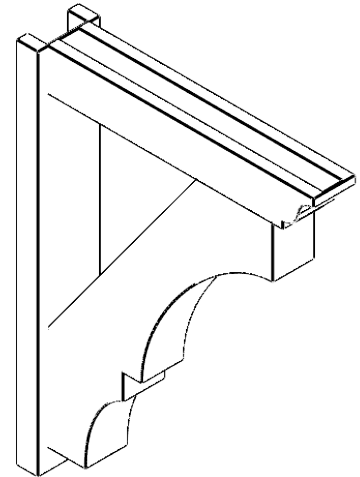

ITEM NUMBER: OUTUROC040X060X28000X36000X040X020X040BOA04RCPR

4"W TOP X 6"W BACK X 28"D X 36"H X 4"T TOP X 2"T BACK TIMBERTHANE ROUGH CEDAR BALBOA FAUX WOOD OPEN OUTLOOKER, TRADITIONAL TOP AND BLOCK BACK, 4"W CLOSED BRACE, PRIMED TAN

SIDE PROFILE

FRONT PROFILE

ISOMETRIC

GENERATED DATE : 07/05/2023

EKENA MILLWORK
2300 WEST MAIN ST.
CLARKSVILLE, TX 75426
TOLL FREE: 866-607-0453
WWW.EKENAMILLWORK.COM

NOTES

1. INSTALLATION TO BE COMPLETED IN ACCORDANCE WITH MANUFACTURER'S SPECIFICATIONS.
2. DRAWING MAY NOT BE TO SCALE
3. THIS DRAWING IS INTENDED FOR DESIGN AND PLANNING PURPOSES ONLY.
4. ALL INFORMATION CONTAINED HEREIN WAS CURRENT AT THE TIME OF DEVELOPMENT BUT MUST BE REVIEWED AND APPROVED BY THE PRODUCT MANUFACTURER TO BE CONSIDERED ACCURATE.
5. TIMBERTHANE ARCHITECTURAL PRODUCTS ARE MADE FROM HIGH DENSITY URETHANE AND COME FACTORY PRIMED