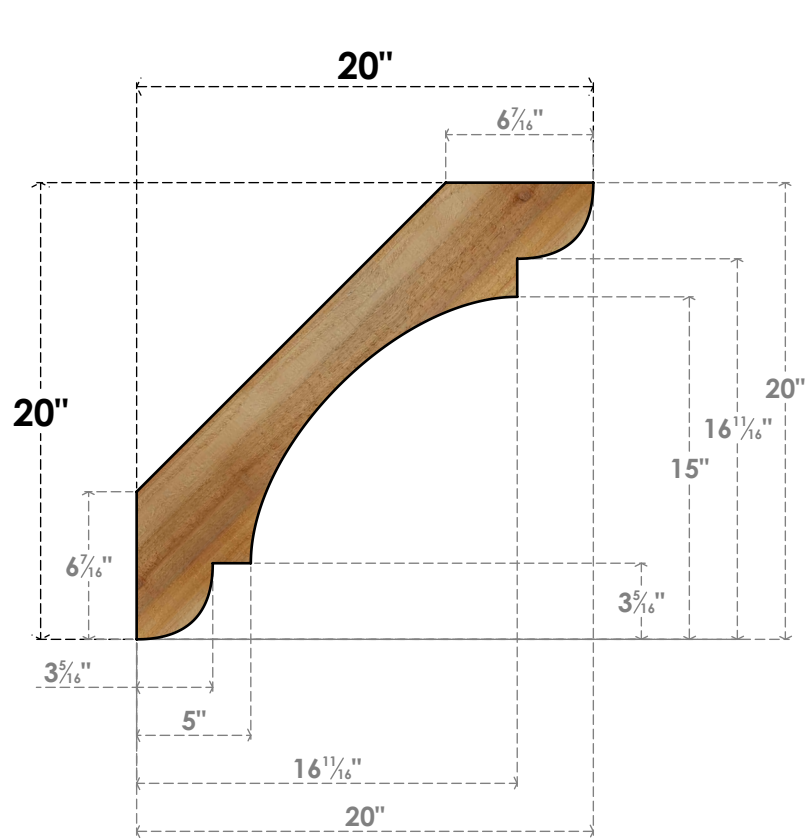

BRC06X20X20OLY00RWR

6"W X 20"D X 20"H OLYMPIC ROUGH SAWN BRACE, WESTERN RED CEDAR

SIDE

FRONT

EKENA MILLWORK
 2300 WEST MAIN ST.
 CLARKSVILLE, TX 75426
 TOLL FREE: 866-607-0453
 WWW.EKENAMILLWORK.COM

NOTES

1. INSTALLATION TO BE COMPLETED IN ACCORDANCE WITH MANUFACTURER'S SPECIFICATIONS.
2. DRAWING MAY NOT BE TO SCALE
3. THIS DRAWING IS INTENDED FOR DESIGN AND PLANNING PURPOSES ONLY.
4. ALL INFORMATION CONTAINED HEREIN WAS CURRENT AT THE TIME OF DEVELOPMENT BUT MUST BE REVIEWED AND APPROVED BY THE PRODUCT MANUFACTURER TO BE CONSIDERED ACCURATE.
5. PRODUCTS ARE NOT KILN DRIED. THIS ITEM IS UNIQUE AND WILL CONTAIN THE NATURAL VARIATIONS THAT THE WOOD SPECIES OFFERS. THIS MAY RESULT IN VARIATIONS UP TO 1/4"