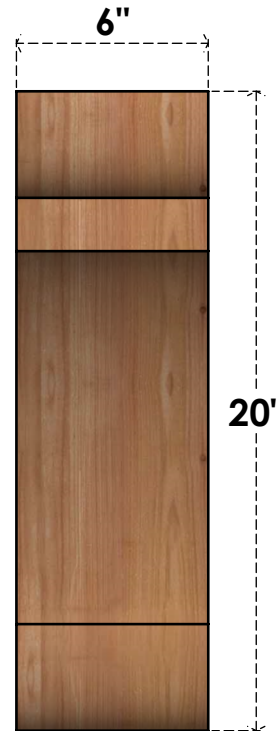

BRC06X20X20OLY00RWR

6"W X 20"D X 20"H OLYMPIC ROUGH SAWN BRACE, WESTERN RED CEDAR

SIDE

FRONT

EKENA MILLWORK
 2300 WEST MAIN ST.
 CLARKSVILLE, TX 75426
 TOLL FREE: 866-607-0453
 WWW.EKENAMILLWORK.COM

NOTES

1. INSTALLATION TO BE COMPLETED IN ACCORDANCE WITH MANUFACTURER'S SPECIFICATIONS.
2. DRAWING MAY NOT BE TO SCALE
3. THIS DRAWING IS INTENDED FOR DESIGN AND PLANNING PURPOSES ONLY.
4. ALL INFORMATION CONTAINED HEREIN WAS CURRENT AT THE TIME OF DEVELOPMENT BUT MUST BE REVIEWED AND APPROVED BY THE PRODUCT MANUFACTURER TO BE CONSIDERED ACCURATE.
5. PRODUCTS ARE NOT KILN DRIED. THIS ITEM IS UNIQUE AND WILL CONTAIN THE NATURAL VARIATIONS THAT THE WOOD SPECIES OFFERS. THIS MAY RESULT IN VARIATIONS UP TO 1/4"