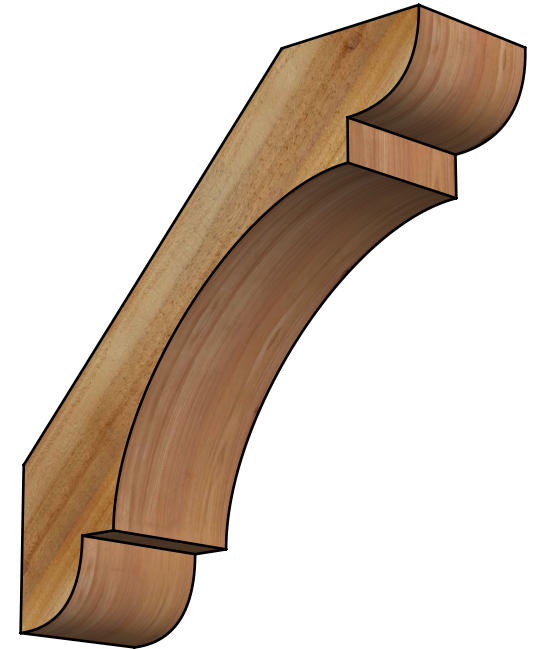

BRC06X20X20OLY00RWR

6"W X 20"D X 20"H OLYMPIC ROUGH SAWN BRACE, WESTERN RED CEDAR

SIDE

FRONT

EKENA MILLWORK
 2300 WEST MAIN ST.
 CLARKSVILLE, TX 75426
 TOLL FREE: 866-607-0453
 WWW.EKENAMILLWORK.COM

NOTES

1. INSTALLATION TO BE COMPLETED IN ACCORDANCE WITH MANUFACTURER'S SPECIFICATIONS.
2. DRAWING MAY NOT BE TO SCALE
3. THIS DRAWING IS INTENDED FOR DESIGN AND PLANNING PURPOSES ONLY.
4. ALL INFORMATION CONTAINED HEREIN WAS CURRENT AT THE TIME OF DEVELOPMENT BUT MUST BE REVIEWED AND APPROVED BY THE PRODUCT MANUFACTURER TO BE CONSIDERED ACCURATE.
5. PRODUCTS ARE NOT KILN DRIED. THIS ITEM IS UNIQUE AND WILL CONTAIN THE NATURAL VARIATIONS THAT THE WOOD SPECIES OFFERS. THIS MAY RESULT IN VARIATIONS UP TO 1/4"