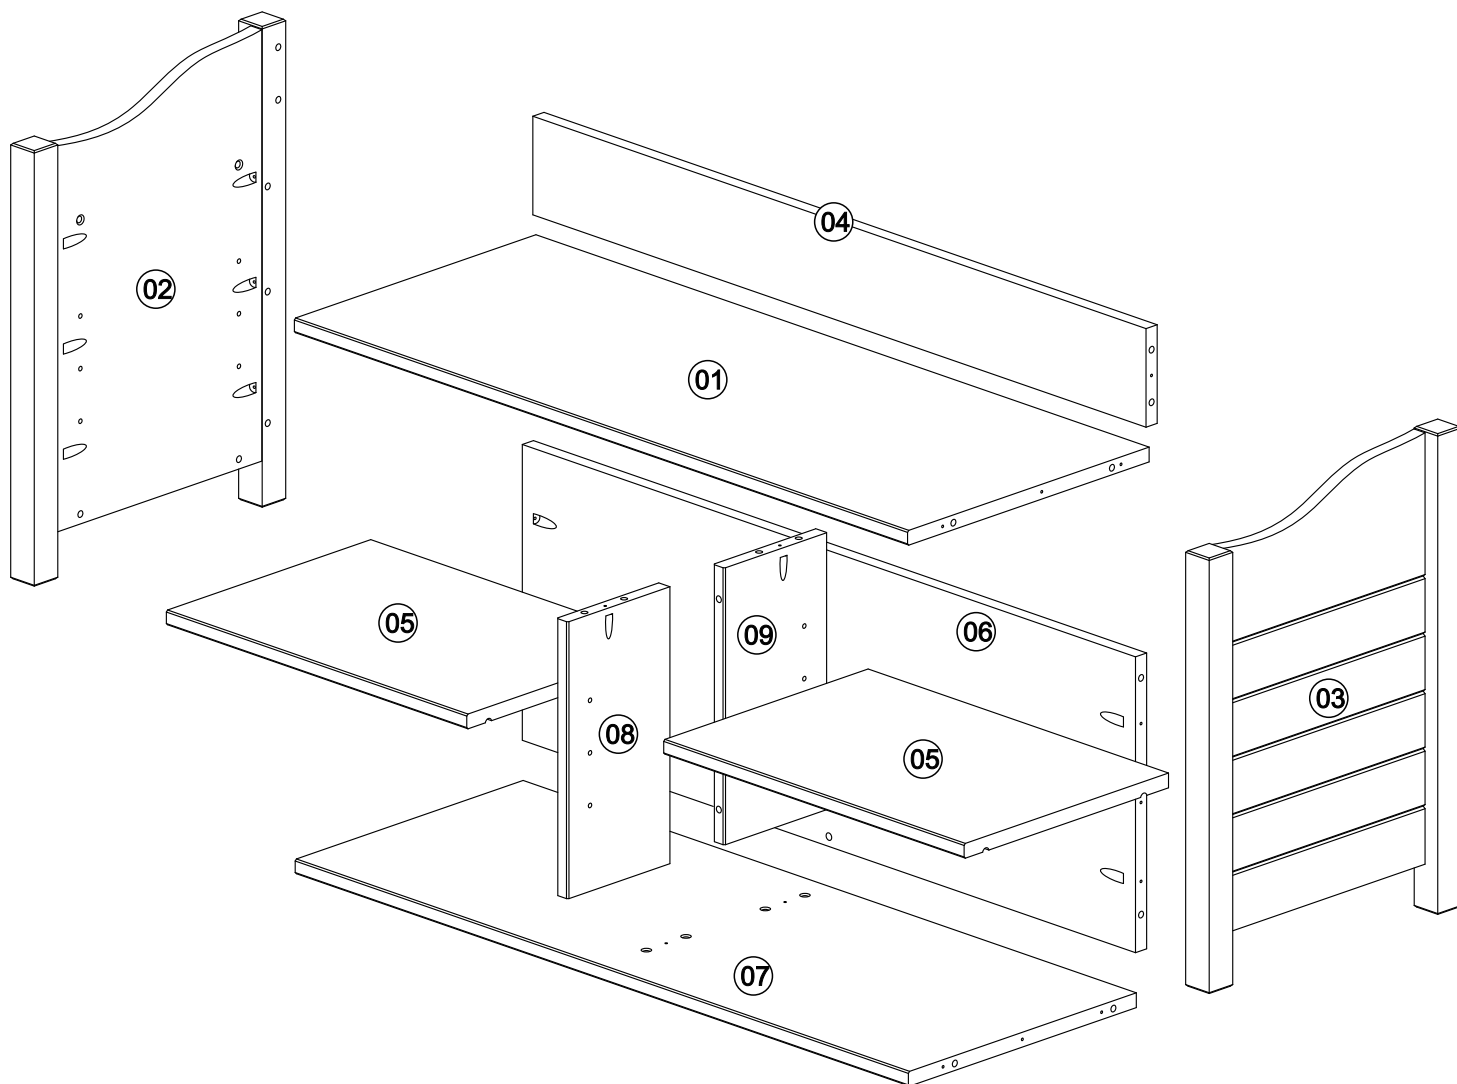

CAD640

CADB640

CAD640

CADB640

Thank you for choosing this furniture.

BEFORE YOU START ASSEMBLY please store the carton at room temperature for 48 hours or more so the contents can acclimatise.

PLEASE RETAIN ALL PACKING UNTIL YOU HAVE COMPLETED ASSEMBLY.