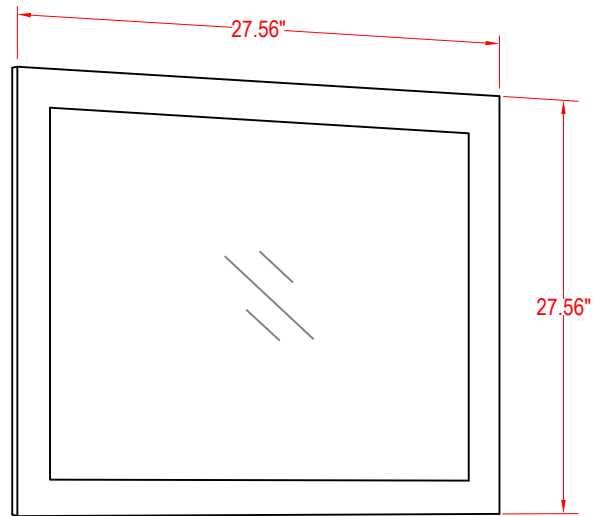

Bathroom Cabinet

Unit

inch

(PLAN)

Mirror: 27.56"x27.56" inch

Cabinet: 29.9"x18.5"x31.1" inch

Handle: 6.2" inch

(BACK)