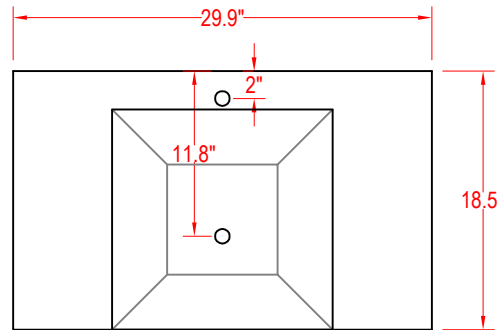

Bathroom Cabinet

Unit

inch

(PLAN)

Mirror: 27.56"x27.56" inch

Cabinet: 29.9"x18.5"x31.1" inch

Handle: 6.2" inch

(BACK)