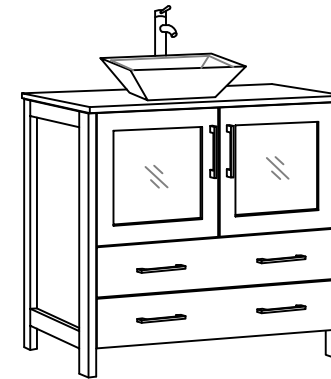

Bathroom Cabinet

Unit

inch

(PLAN)

Mirror: 27.56"x27.56" inch

Cabinet: 29.9"x18.5"x31.1" inch

Handle: 6.2" inch

(BACK)