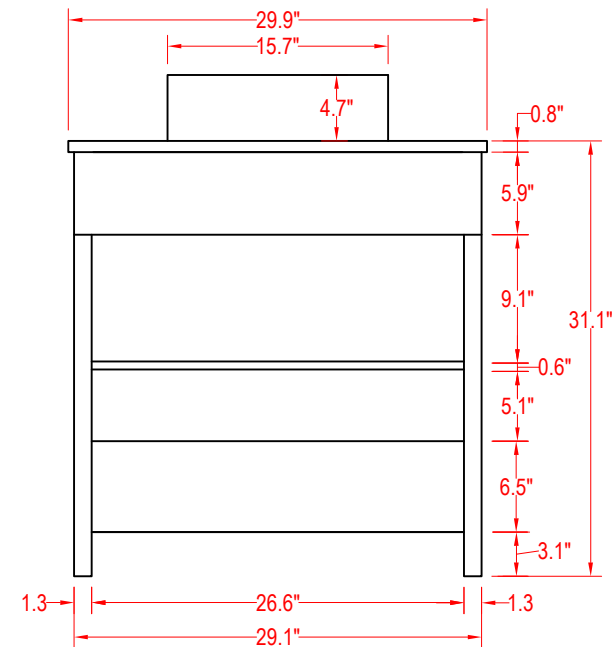

Bathroom Cabinet

Unit

inch

(PLAN)

Mirror: 27.56"x27.56" inch

Cabinet: 29.9"x18.5"x31.1" inch

Handle: 6.2" inch

(BACK)