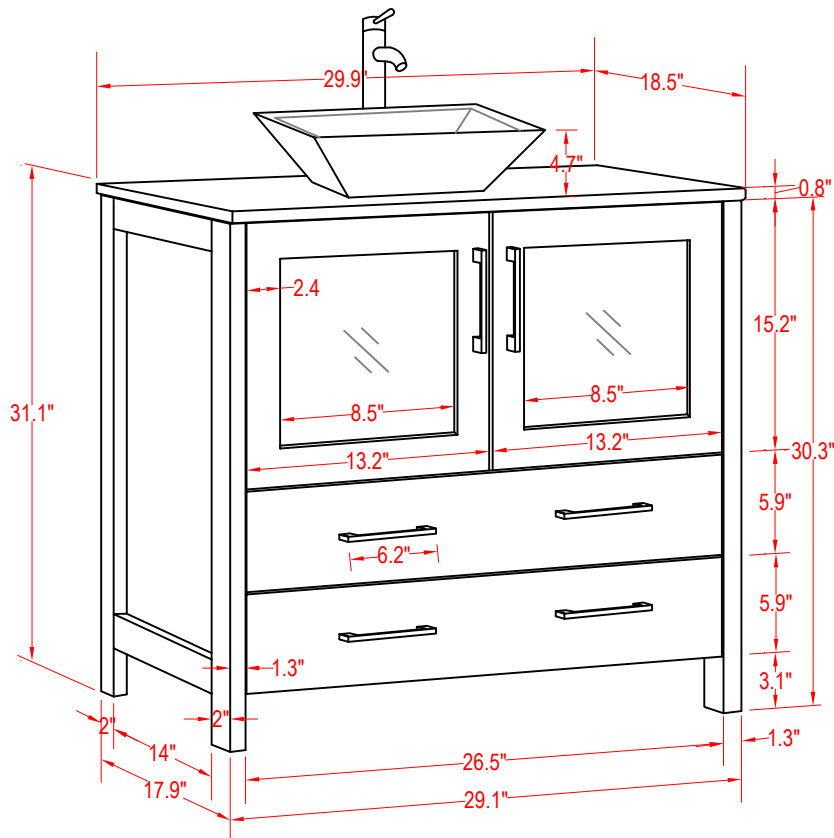

Bathroom Cabinet

Unit

inch

(PLAN)

Mirror: 27.56"x27.56" inch

Cabinet: 29.9"x18.5"x31.1" inch

Handle: 6.2" inch

(BACK)