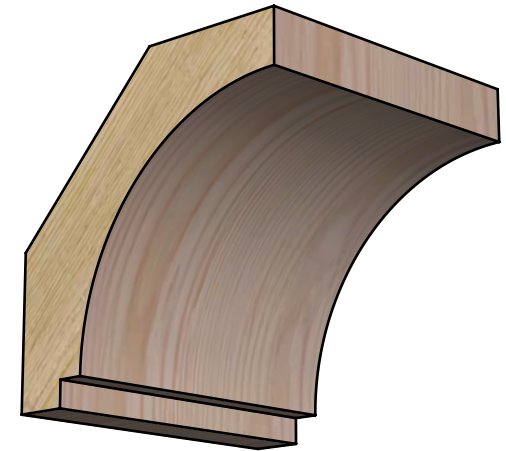

BRC06X06X06IMP00RDF

6"W X 6"D X 6"H IMPERIAL ROUGH SAWN BRACE, DOUGLAS FIR

SIDE

FRONT

EKENA MILLWORK
 2300 WEST MAIN ST.
 CLARKSVILLE, TX 75426
 TOLL FREE: 866-607-0453
 WWW.EKENAMILLWORK.COM

NOTES

1. INSTALLATION TO BE COMPLETED IN ACCORDANCE WITH MANUFACTURER'S SPECIFICATIONS.
2. DRAWING MAY NOT BE TO SCALE
3. THIS DRAWING IS INTENDED FOR DESIGN AND PLANNING PURPOSES ONLY.
4. ALL INFORMATION CONTAINED HEREIN WAS CURRENT AT THE TIME OF DEVELOPMENT BUT MUST BE REVIEWED AND APPROVED BY THE PRODUCT MANUFACTURER TO BE CONSIDERED ACCURATE.
5. PRODUCTS ARE NOT KILN DRIED. THIS ITEM IS UNIQUE AND WILL CONTAIN THE NATURAL VARIATIONS THAT THE WOOD SPECIES OFFERS. THIS MAY RESULT IN VARIATIONS UP TO 1/4"