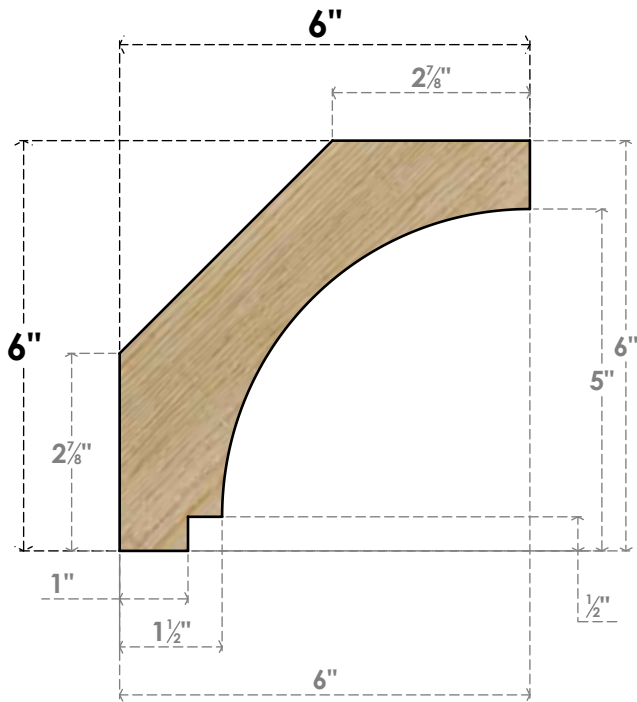

BRC06X06X06IMP00RDF

6"W X 6"D X 6"H IMPERIAL ROUGH SAWN BRACE, DOUGLAS FIR

SIDE

FRONT

EKENA MILLWORK
 2300 WEST MAIN ST.
 CLARKSVILLE, TX 75426
 TOLL FREE: 866-607-0453
 WWW.EKENAMILLWORK.COM

NOTES

1. INSTALLATION TO BE COMPLETED IN ACCORDANCE WITH MANUFACTURER'S SPECIFICATIONS.
2. DRAWING MAY NOT BE TO SCALE
3. THIS DRAWING IS INTENDED FOR DESIGN AND PLANNING PURPOSES ONLY.
4. ALL INFORMATION CONTAINED HEREIN WAS CURRENT AT THE TIME OF DEVELOPMENT BUT MUST BE REVIEWED AND APPROVED BY THE PRODUCT MANUFACTURER TO BE CONSIDERED ACCURATE.
5. PRODUCTS ARE NOT KILN DRIED. THIS ITEM IS UNIQUE AND WILL CONTAIN THE NATURAL VARIATIONS THAT THE WOOD SPECIES OFFERS. THIS MAY RESULT IN VARIATIONS UP TO 1/4"