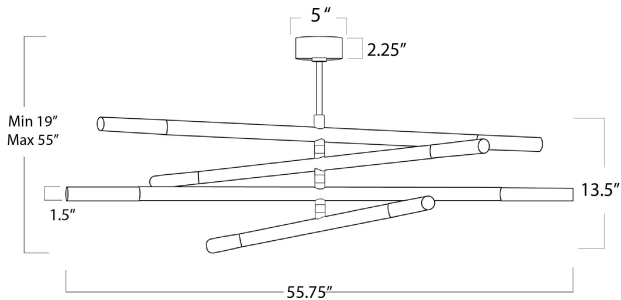

REGINA ANDREW

DETROIT

SPECIFICATION SHEET

Wick Chandelier
16-1363NB

HEIGHT	19
WIDTH	55.75
DEPTH	1.5
SHADE DIMS	N/A
SHADE COLOR	N/A
BULB QTY	8
BULB TYPE	GU10/MR11
SOCKET	MR11
WATTAGE	4 Watt Max
WIRING TYPE	Hard Wire
MATERIAL	Steel
FINISH	Natural Brass
NOTES	N/A
FREIGHT ONLY	No