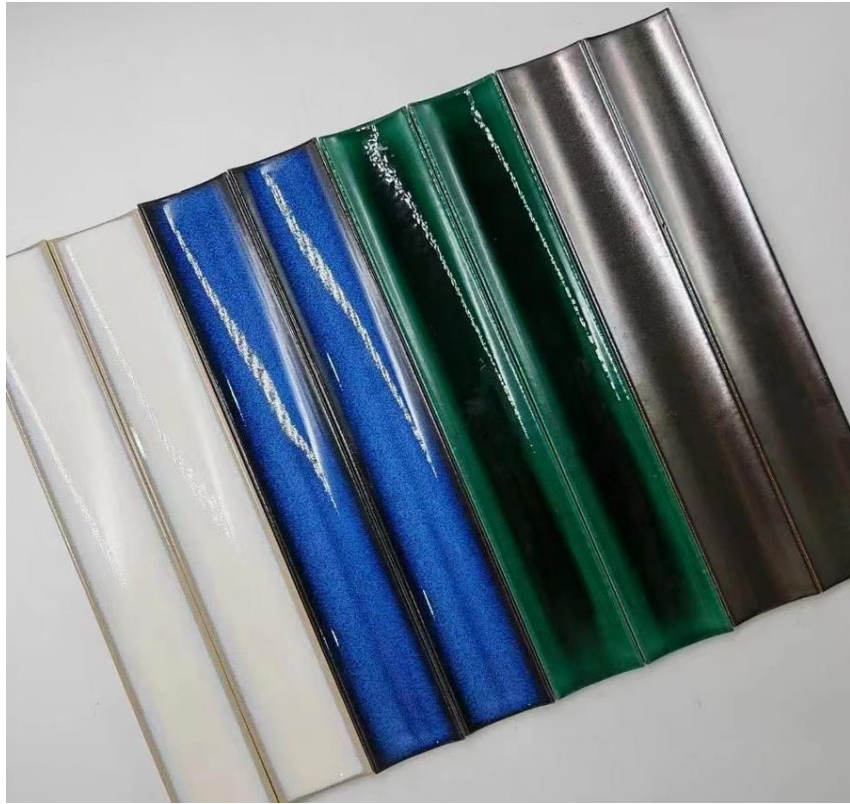

Fluto Collection

Available Colors			
			
Bianco CTPICFLUWHIG	Azure CTPICFLUBLUG	Emerald CTPICFLUGRNG	Bronze CTPICFLUBRZG
			
Oro CTPICFLUGLDG			

Specifications	
Pattern:	PICCOLA FLUTO
Finish:	Glossy
Material:	Glazed Ceramic
Nominal Size:	1 3/4" x 12"
Nominal Thickness:	3/8"
Variation:	V1
Backing:	N/A

Other Available Patterns
<ul style="list-style-type: none"> Dynamic Arch Ragazzone Fluto

Please note: variations in color, shade, surface texture, and size are natural characteristics of all our products should be expected. Images shown are representative, but may not indicate all variations in these characteristics.