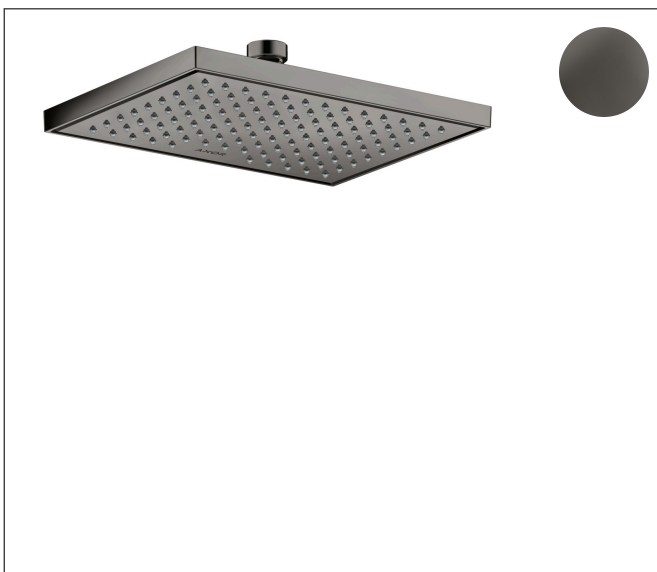

Brand	AXOR
Art. Name	AXOR ShowerSolutions Showerhead 245/185 1-Jet, 2.5 GPM
Art. Nr.	35370331
Surface	polished black chrome
Pos.	1

Product Picture

Features

- Shower head size: 245 x 185 mm
- Spray modes: Rain
- Spray face finish: Fully-finished matching spray face
- Flow: 2.5 GPM (9.5 L/Min)
- Showerhead removable for cleaning

Drawing

Technology

Spray Types