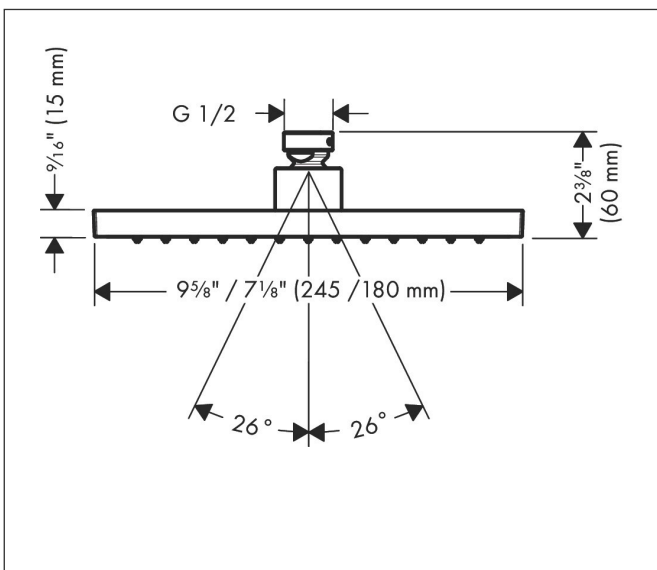

Brand	AXOR
Art. Name	AXOR ShowerSolutions Showerhead 245/185 1-Jet, 2.5 GPM
Art. Nr.	35370331
Surface	polished black chrome
Pos.	1

Product Picture

Features

- Shower head size: 245 x 185 mm
- Spray modes: Rain
- Spray face finish: Fully-finished matching spray face
- Flow: 2.5 GPM (9.5 L/Min)
- Showerhead removable for cleaning

Drawing

Technology

Spray Types